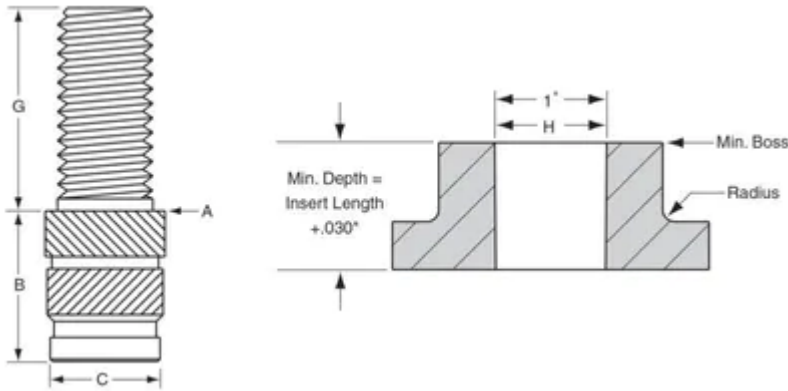

S3824X750C

A	0.498 in
B	0.5 in
Boss Size	0.936 in
Brand	RAF
C	0.465 in
Finish	None
G	0.25 in
H	0.468 in
Material	Brass
Max G	1.5 in
Series	SC
Thread Size	3/8-24

PRODUCT OPTIONS

Finish
None
Black Oxide (25)
Bright Dip (13)
Bright Tin over Copper Flash (14)
Cad Plate - Clear Chromate (2)