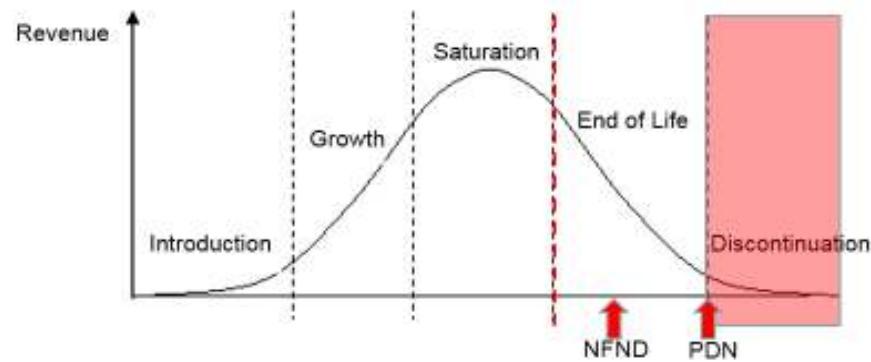

Light is OSRAM

Product Discontinuation (acc. JEDEC J-STD-048) OS-PD-2018-086

15-Nov-2018

Last order:	15-Nov-2020
Last delivery:	15-May-2021
Reason:	OSLON Black Flat: Upgraded successor product available OSLON Black & OSRAM OSTAR Headlamp Pro: No sufficient future volume forecast