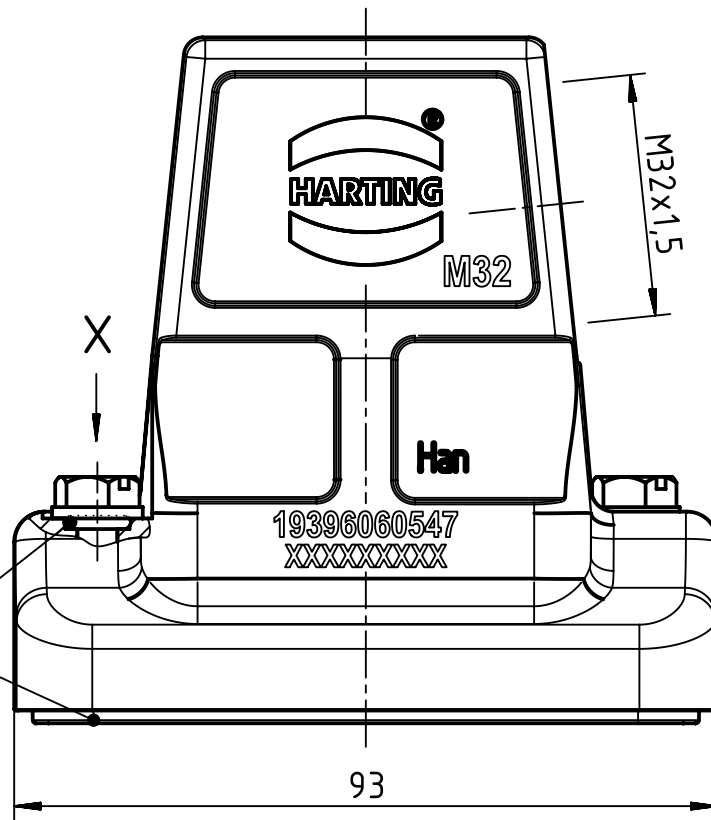

Panel cut out

Seal

	All rights reserved Department EL PD - CN	All Dimensions in mm Original Size DIN A4			Scale 1:1	Free size tol.	Ref. Sub.
		HARTING (Zhuhai) Manufacturing Co., Ltd. 519085 Zhuhai, China	Created by LONGL	Inspected by WENE	Standardisation RUETERA	Date 2017-10-26	State Final Release
Title Han 6HP Direct/B-HSE-M32		Type TB	Number 19 39 606 0547	Rev. F	Page 1/1		