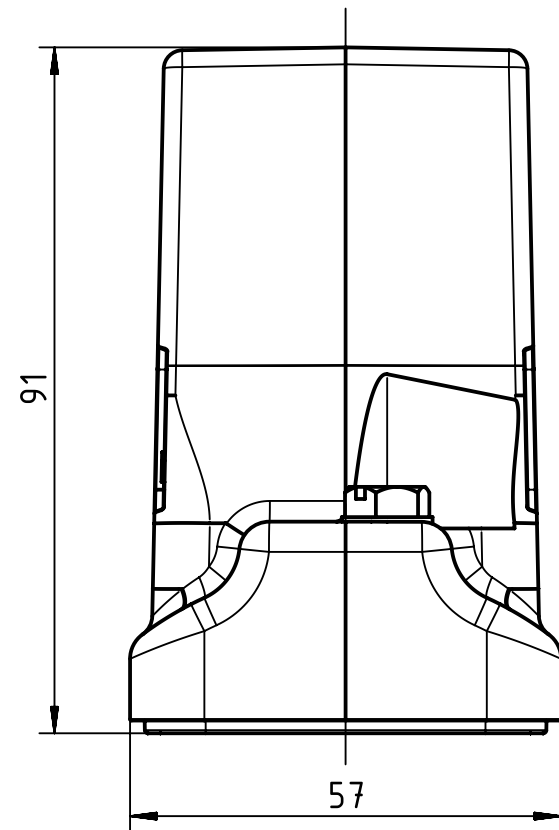

Panel cut out

Seal

	All rights reserved Department EL PD - CN	All Dimensions in mm Original Size DIN A4			Scale 1:1	Free size tol.	Ref. Sub.
		HARTING (Zhuhai) Manufacturing Co., Ltd. 519085 Zhuhai, China	Created by LONGL	Inspected by WENE	Standardisation RUETERA	Date 2017-10-26	State Final Release
Title Han 6HP Direct/B-HSE-M32		Type TB	Number 19 39 606 0547	Rev. F	Page 1/1		