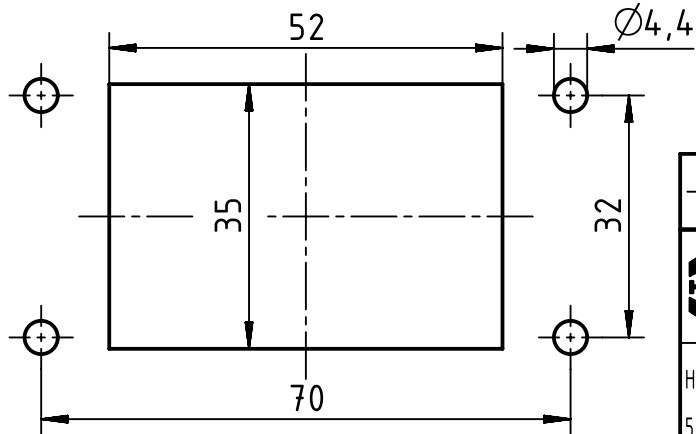

Panel cut out

Seal

	All rights reserved Department EL PD - CN	All Dimensions in mm Original Size DIN A4			Scale 1:1	Free size tol.	Ref. Sub.
		HARTING (Zhuhai) Manufacturing Co., Ltd. 519085 Zhuhai, China	Created by LONGL	Inspected by WENE	Standardisation RUETERA	Date 2017-10-26	State Final Release
Title Han 6HP Direct/B-HSE-M32		Type TB	Number 19 39 606 0547	Rev. F	Page 1/1		