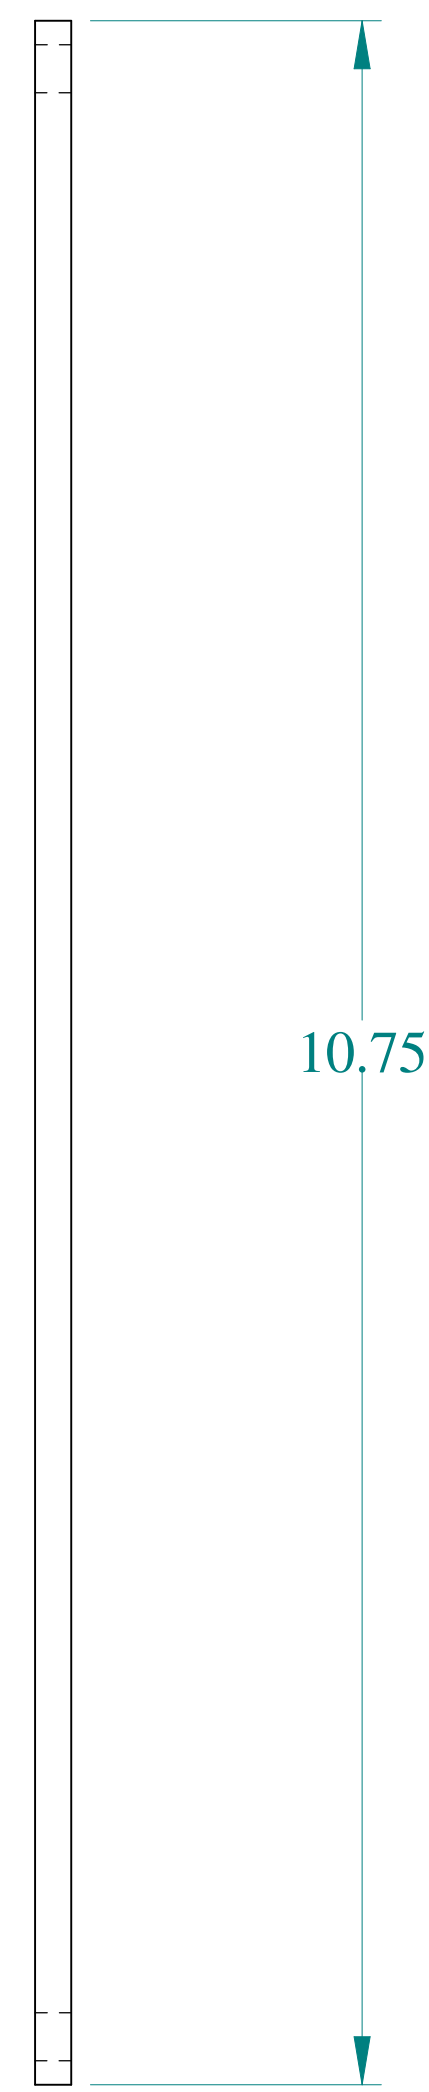

TOP VIEW

ISOMETRIC VIEW

SIDE VIEW

FRONT VIEW

SIDE VIEW

HAMMOND
MANUFACTURING®

www.hammondmfg.com

Data subject to change without notice.

Part # : 14F1109

Date : Jan. 29, 2020

Link: www.hammfg.com/14F1109