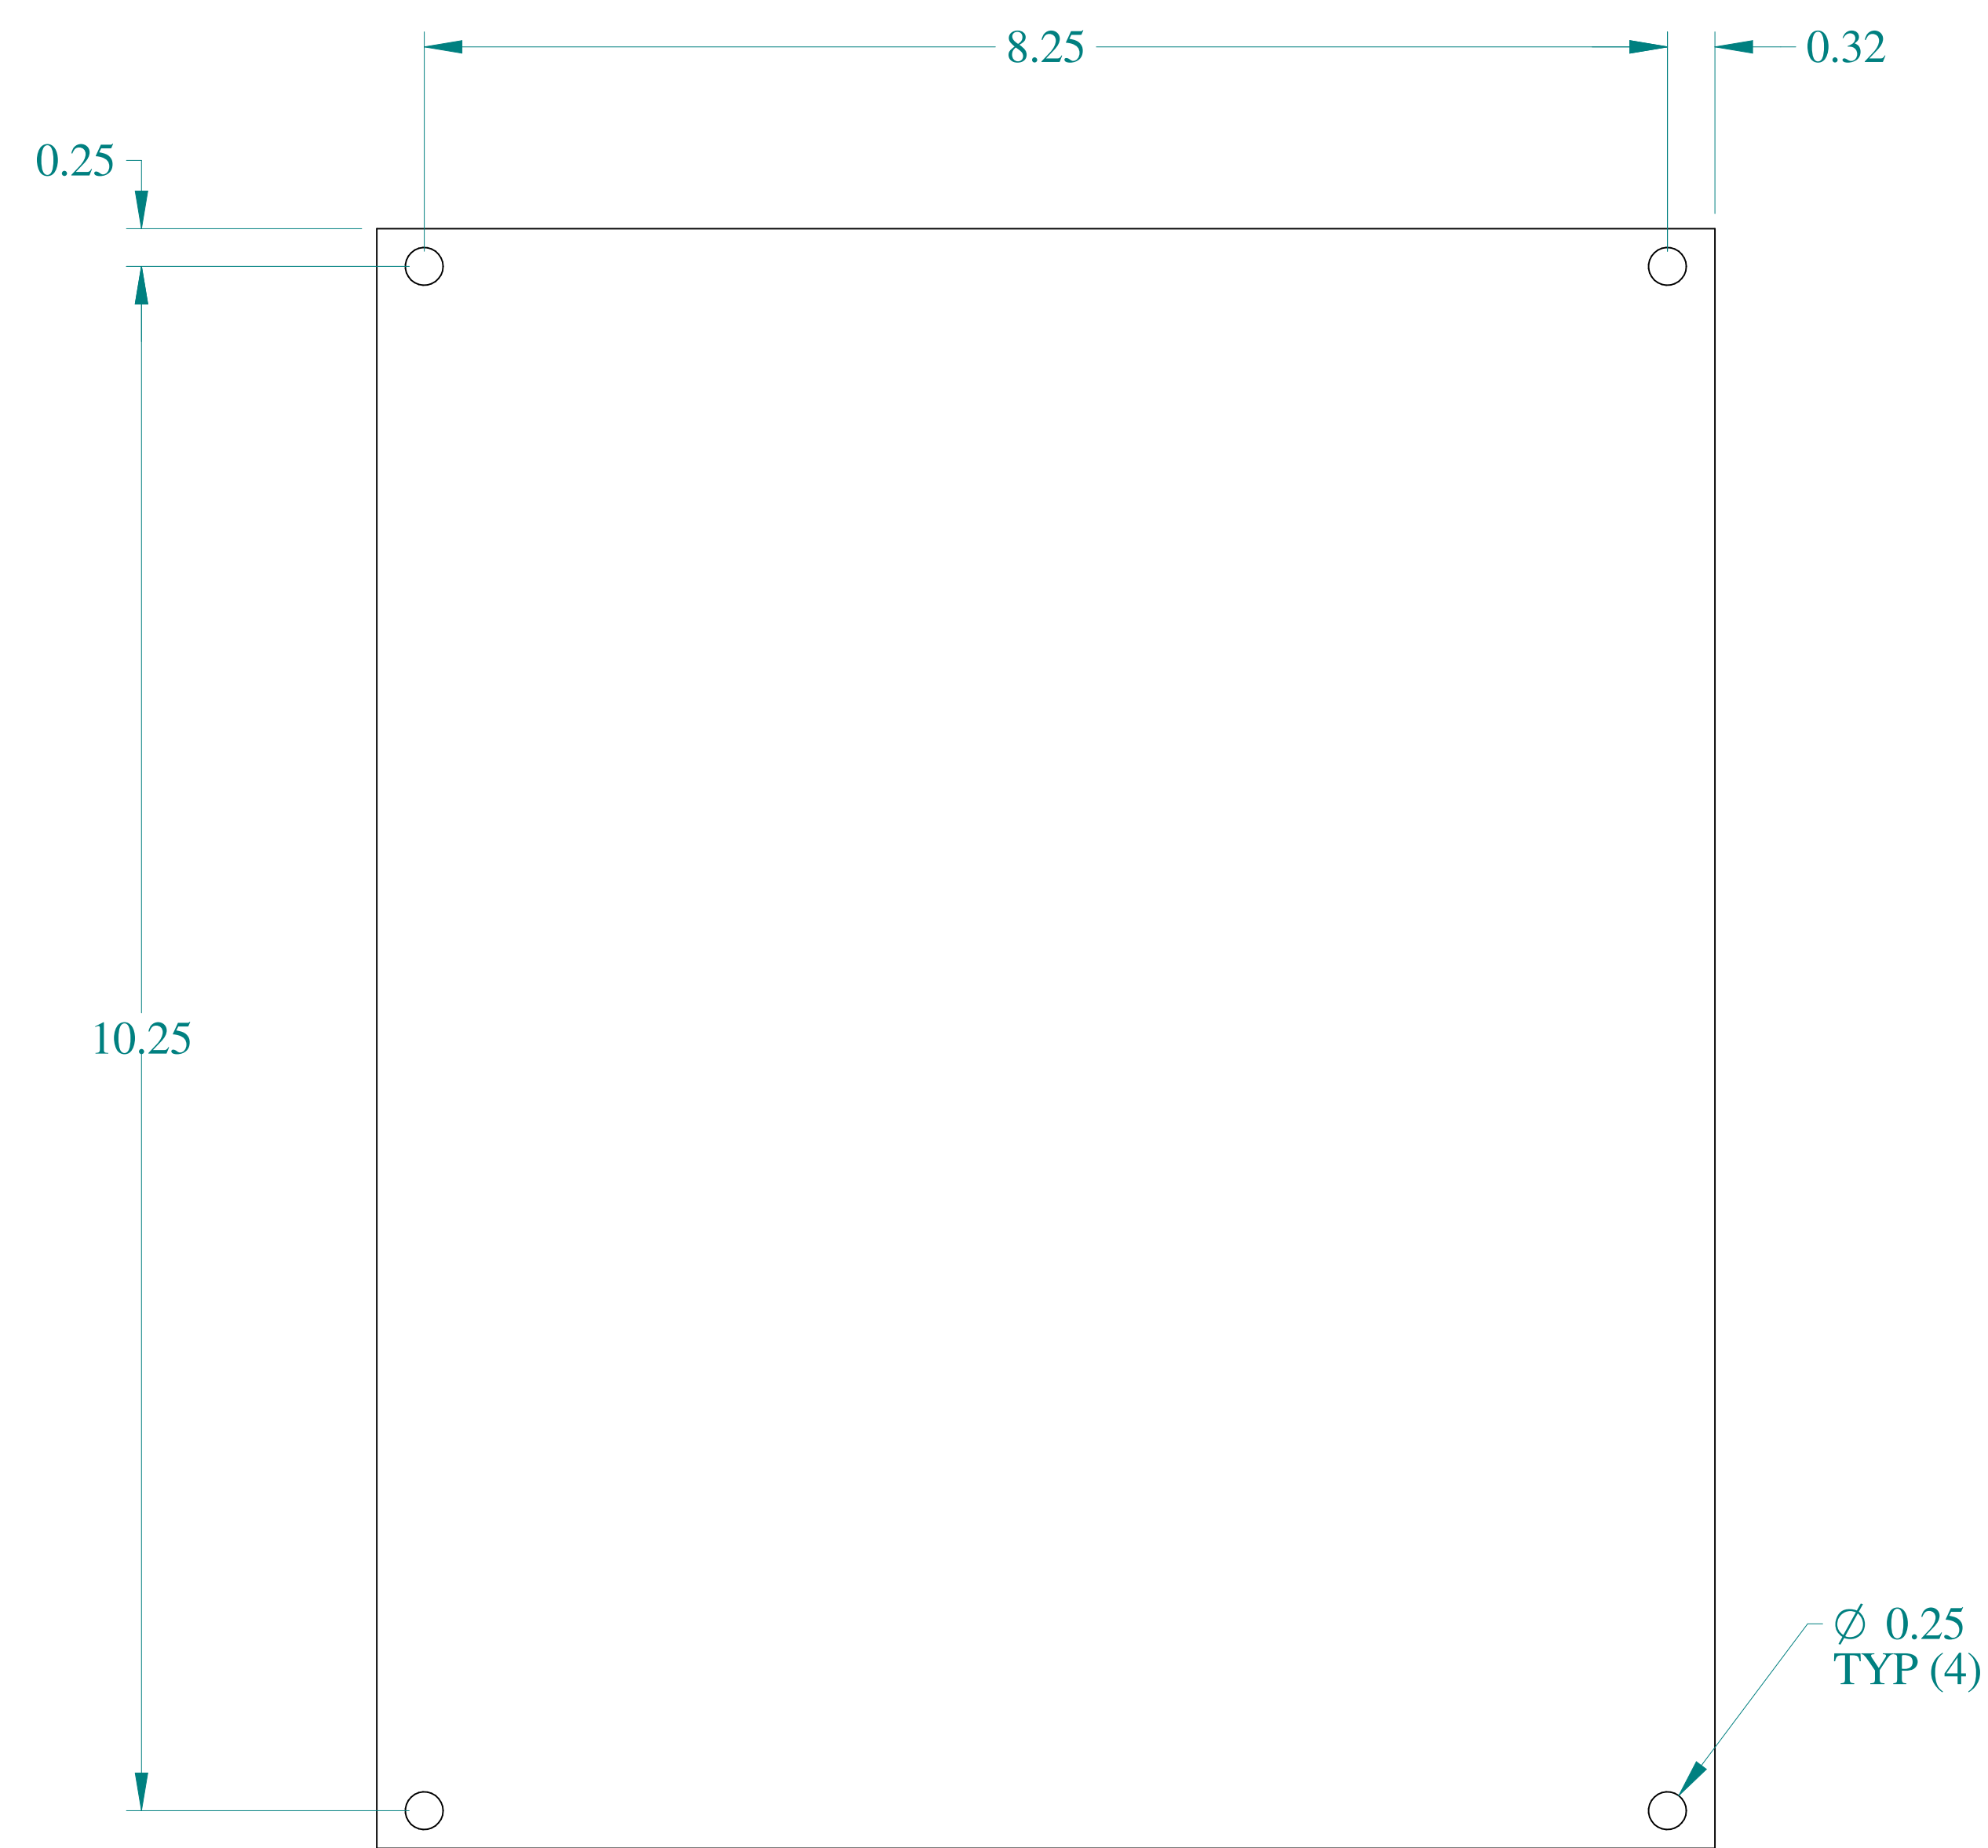

TOP VIEW

ISOMETRIC VIEW

SIDE VIEW

FRONT VIEW

SIDE VIEW

HAMMOND
MANUFACTURING®

www.hammondmfg.com

Data subject to change without notice.

Part # : 14F1109

Date : Jan. 29, 2020

Link: www.hammfg.com/14F1109