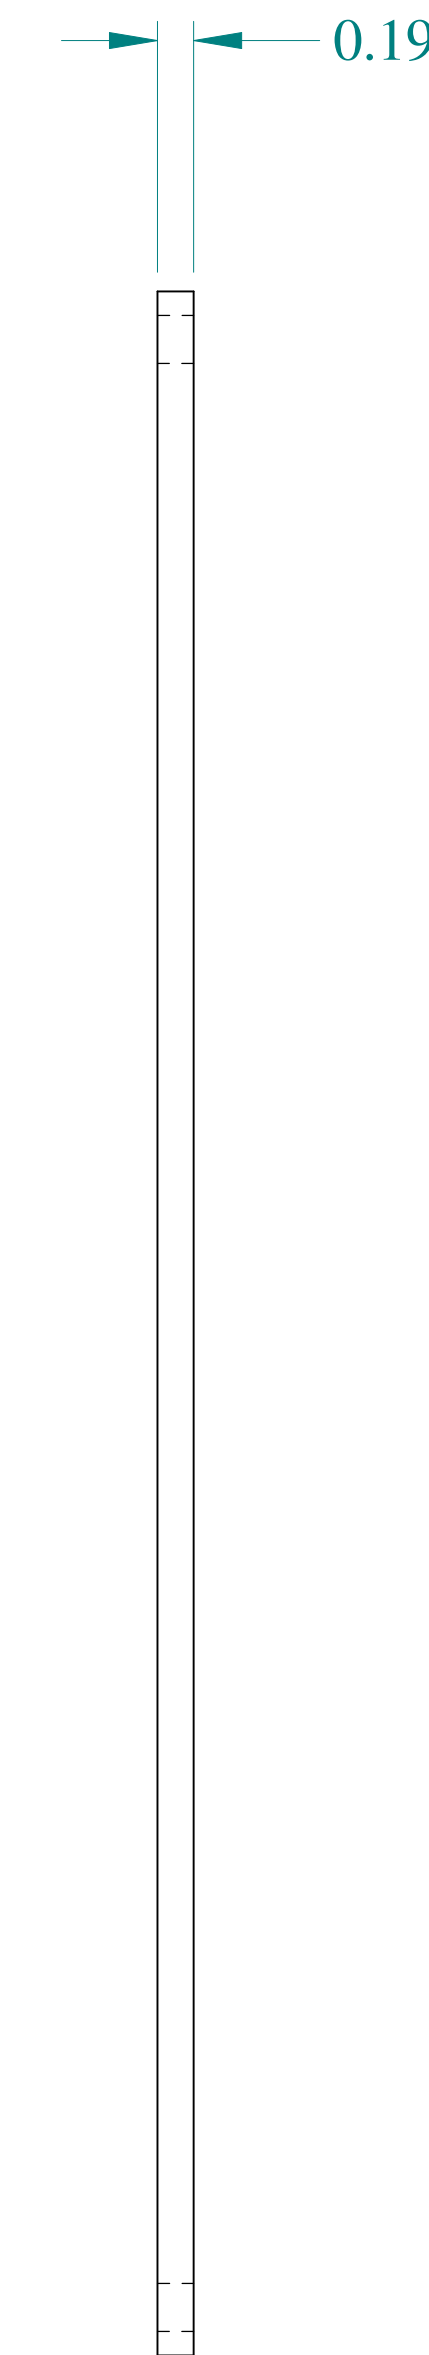

TOP VIEW

ISOMETRIC VIEW

SIDE VIEW

FRONT VIEW

SIDE VIEW

HAMMOND
MANUFACTURING®

www.hammondmfg.com

Data subject to change without notice.

Part # : 14F1109

Date : Jan. 29, 2020

Link: www.hammfg.com/14F1109