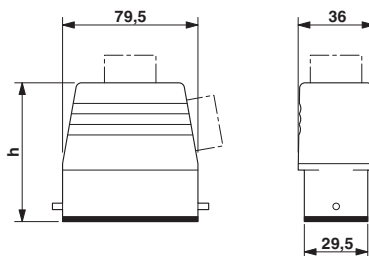

Dimensions

Height	72 mm
Width	36 mm
Length	79.5 mm

Ambient conditions

Degree of protection of housing (IP)	IP65
Ambient temperature (operation)	-40 °C ... 125 °C

General

Note	For contact inserts HC-D25, A16
Size	D25
Housing type	Sleeve housing
Locking type	for single locking latch
No. of cable outlets	1
Cable outlet	lateral
Screw connection	none
Type of the screw connection	1x M25
Housing material	Aluminum die-cast

Drawings

Dimensional drawing

Dimensional drawing

Classifications

eCl@ss

eCl@ss 4.0	27140800
eCl@ss 4.1	27140800
eCl@ss 5.0	27143400
eCl@ss 5.1	27261200
eCl@ss 6.0	27261200
eCl@ss 7.0	27440202
eCl@ss 9.0	27440202