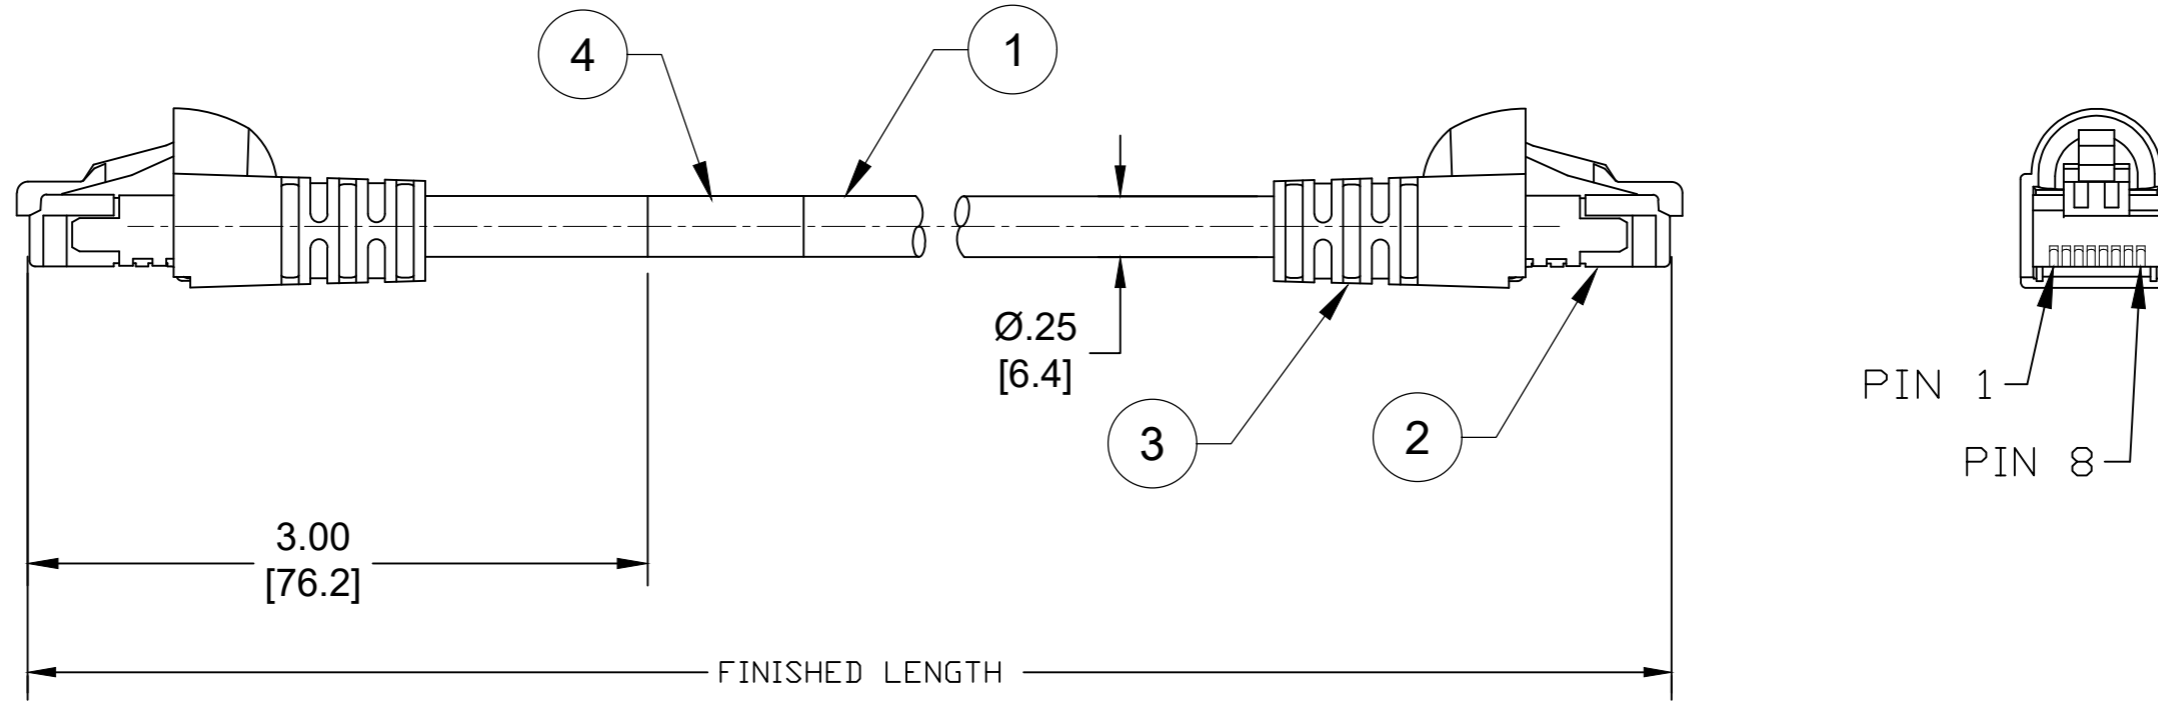

PART NO.	ENGINEERING NO.	FINISHED LENGTH
1201080009	E66A06002M005	0.5M [1FT 8IN]
1201080008	E66A06002M010	1.0M [3FT 3IN]
1201080007	E66A06002M020	2.0M [6FT 7IN]
1201080004	E66A06002M050	5.0M [16FT 5IN]
1300480034	E66A06002M100	10.0M [32FT 10IN]

### PART NUMBER LEGEND

E66A06002M010

FINISHED LENGTH:

M005= 0.5 METER

M010= 1.0 METER

M100= 10.0 METERS

CABLE LENGTH TOLERANCES	
>.3M [1FT]:	+19mm-0 [+ .75in-0]
.3 - .9M [1 - 3FT]:	+44.5mm-0 [+1.75in-0]
.9 - 1.8M [3 - 6FT]:	+55.6mm-0 [+2.19in-0]
1.8 - 3.7M [6 - 12FT]:	+88.9mm-0 [+3.50in-0]
3.7 - 7.3M [12 - 24FT]:	+165.1mm-0 [+6.50in-0]
7.3-14.6M [24 - 48FT]:	+317.5mm-0 [+12.50in-0]
14.6 - 30.5M [48-100FT]:	+622.3mm-0 [+24.50in-0]
OVER 30M [100FT]:	+2% OF FINISHED LENGTH

#### NOTES:

1. MATERIAL: AS NOTED
2. FINISH: AS NOTED
3. ELECTRICAL:  
VOLTAGE: 125V DC  
CURRENT: 1.5A
4. ALL DIMS ARE FOR REFERENCE UNLESS TOLERANCED OR NOTED OTHERWISE

ITEM	DESCRIPTION	MATERIAL	FINISH
4	WRAP LABEL	VINYL	BLACK/WHITE
3	RJ45 BOOT (HOODED)	PVC	BLACK
2	RJ45 PLUG	PC/CU ALLOY	CLEAR/GOLD PLATED CONTACTS
1	CABLE, 2 PAIR, 24AWG	PVC JACKET	TEAL

(A1)

FUNCTIONAL SYMBOLS									
$F_A=0$	$F_C=0$	$F_P=0$	THIS DRAWING CONTAINS INFORMATION THAT IS PROPRIETARY TO MOLEX ELECTRONIC TECHNOLOGIES, LLC AND SHOULD NOT BE USED WITHOUT WRITTEN PERMISSION						
DIMENSION UNITS		SCALE		CURRENT REV DESC: LABEL COLOR WAS YELLOW					
INCH/MM		1:1		<b>molex</b> ETHERNET CABLE RJ45 TO RJ45 ---					
GENERAL TOLERANCES (UNLESS SPECIFIED)									
4 PLACES		±----	±----	EC NO: 694191 DRWN: RSTONE 2022/02/01 CHK'D: CCHRSTKA 2022/02/02 APPR: BWOODMAN 2022/02/04					
3 PLACES		±----	±----						
2 PLACES		±----	±----	INITIAL REVISION: DRWN: RSTONE 2020/08/17 APPR: BWOODMAN 2020/08/27					
1 PLACE		±----	±----						
0 PLACES		±----	±----	DOCUMENT NUMBER: 1201080004 DOC TYPE: PSD DOC PART: 000 REVISION: A1					
ANGULAR TOL ± ---- °									
DRAFT WHERE APPLICABLE MUST REMAIN WITHIN DIMENSIONS			THIRD ANGLE PROJECTION		DRAWING		SERIES		SHEET NUMBER
					B-SIZE		120108		1 OF 1