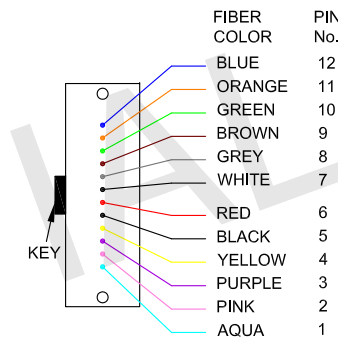

| FIBER MAPPING |        |        |
|---------------|--------|--------|
| KEY UP        |        | KEY UP |
| A             |        | B      |
| 1             | BLUE   | 12     |
| 2             | ORANGE | 11     |
| 3             | GREEN  | 10     |
| 4             | BROWN  | 9      |
| 5             | GREY   | 8      |
| 6             | WHITE  | 7      |
| 7             | RED    | 6      |
| 8             | BLACK  | 5      |
| 9             | YELLOW | 4      |
| 10            | PURPLE | 3      |
| 11            | PINK   | 2      |
| 12            | AQUA   | 1      |

## SPECIFICATION:

- 1.CONNECTOR A : 12F ELITE MPO/PC FEMALE
- 2.CONNECTOR B : 12F ELITE MPO/PC FEMALE
- 3.CABLE TYPE : 12 STRANDS CABLE, MM 50/125(OM4),  
ROUND 3.0mm LSZH JACKET.
- 4.JACKET COLOR : MAGENTA
- 5.WAVELENGTH : 850nm
- 6.INSERTION LOSS : ≤0.35dB

Part Number: C50-8120-xxFT  
 Description: w-Ignite™ Fiber Cable, 12F Elite MPO Female-Female,  
 Polarity B, OM4 3mm 12F Magenta LSZH Jacket, xx Feet.