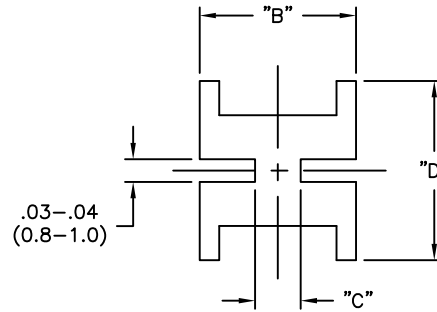

PART NO.	"A"±.020 (±0.5)	"B"	"C"	"D" REF.	LED TYPE
SQLEDS1-4-26	.250 (6.4)	.17 (4.3)	.03 (0.8)	.17 (4.3)	T-1
SQLEDS1-6-26	.375 (9.5)				
*SQLEDS1-8-26	.500 (12.7)				
SQLEDS2-4-26	.250 (6.4)	.24 (6.1)	.07 (1.8)	.27 (6.9)	T-13/4
SQLEDS2-6-26	.375 (9.5)				
SQLEDS2-8-26	.500 (12.7)				
*SQLEDS2-10-26	.625 (15.9)				
SQLEDS2-12-26	.750 (19.1)				

*PARTS AVAILABLE BY SPECIAL ORDER

TYPICAL APPLICATIONS

NOTES:

1. MATERIAL: PVC (RMS-26).
2. COLOR: BLACK.

TITLE: SQUARE LED SPACERS			DWG IN IN (MM)	
E	SEE CO 200604 FOR CHANGES	SK 12.01.10	FINAL	
D	SEE ECN #1337 FOR CHANGES	SK 07.10.07	FILE # SQLEDS	DWN: S.M.
C	REMOVED NOTE 2. AND LED 45° CUT	SM 03.23.01	MAT'L: SEE NOTES	APP:
B	COMPLETELY RE-DRAWN	SM 03.12.01	RE: RICHCO, INC.	DT: 03/12/01
A	RELEASED TO PRODUCTION	SM 03.12.01		DT:
REV	DESCRIPTION	ENGR DATE		

TOLERANCES
UNLESS NOTED
.XX=±.010
.XXX=±.005
FRAC=±1/64
ANG=±1°

RICHCO INC.
PO BOX 804238, CHICAGO, 60680
(773) 539-4060

PART #
SEE TABLE

PRINT TYPE
CA