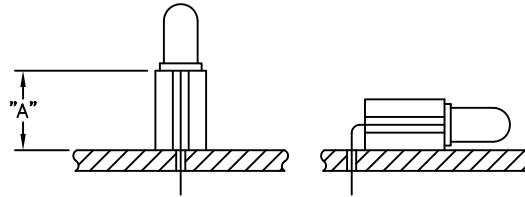

PART NO.	"A"±.020 (±0.5)	"B"	"C"	"D" REF.	LED TYPE
SQLEDS1-4-26	.250 (6.4)	.17 (4.3)	.03 (0.8)	.17 (4.3)	T-1
SQLEDS1-6-26	.375 (9.5)				
*SQLEDS1-8-26	.500 (12.7)				
SQLEDS2-4-26	.250 (6.4)	.24 (6.1)	.07 (1.8)	.27 (6.9)	T-13/4
SQLEDS2-6-26	.375 (9.5)				
SQLEDS2-8-26	.500 (12.7)				
*SQLEDS2-10-26	.625 (15.9)				
SQLEDS2-12-26	.750 (19.1)				

*PARTS AVAILABLE BY SPECIAL ORDER

TYPICAL APPLICATIONS

NOTES:

1. MATERIAL: PVC (RMS-26).
2. COLOR: BLACK.

TITLE: SQUARE LED SPACERS			DWG IN IN (MM)	
E	SEE CO 200604 FOR CHANGES	SK 12.01.10	FINAL	
D	SEE ECN #1337 FOR CHANGES	SK 07.10.07	FILE # SQLEDS	DWN: S.M.
C	REMOVED NOTE 2. AND LED 45° CUT	SM 03.23.01	MAT'L: SEE NOTES	APP:
B	COMPLETELY RE-DRAWN	SM 03.12.01	RE: RICHCO, INC.	DT: 03/12/01
A	RELEASED TO PRODUCTION	SM 03.12.01		DT:
REV	DESCRIPTION	ENGR DATE		