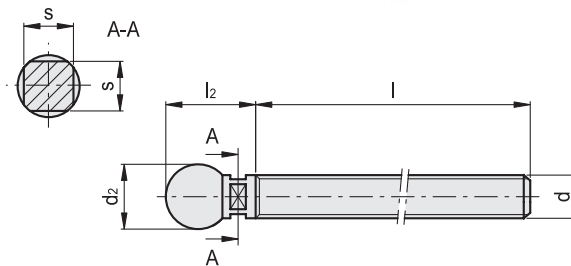

## SPHERIC ARTICULATED AND THREADED STEM WITH ADJUSTING SQUARE

AISI 304 stainless steel.

### NOTE

To choose the base see "Tables of the possible combinations Bases/ Stems" (see page 1292).

The stems are usually supplied in a packing of four pieces compacted by means of a shrink film to avoid any damaging movement during transport.

For big quantities, the stems are supplied in wooden boxes and are placed in order, to avoid any damaging movement during transport.

INOX STAINLESS STEEL INCH

Code	Description	d2A	l	l2	d2	s	△△
90322911	SMQ-8.5-SST-1/2-13x3	1/2-13	3.000	0.59	0.33	3/8	0.14
90322914	SMQ-8.5-SST-1/2-13x4	1/2-13	4.000	0.59	0.33	3/8	0.19
90322917	SMQ-8.5-SST-1/2-13x6	1/2-13	6.000	0.59	0.33	3/8	0.31
90322924	SMQ-14-SST-5/8-11x4	5/8-11	4.000	0.78	0.55	1/2	0.35
90322927	SMQ-14-SST-5/8-11x6	5/8-11	6.000	0.78	0.55	1/2	0.52
90322929	SMQ-14-SST-5/8-11x8	5/8-11	8.000	0.78	0.55	1/2	0.7
90322934	SMQ-14-SST-3/4-10x4	3/4-10	4.000	0.97	0.55	9/16	0.49
90322937	SMQ-14-SST-3/4-10x6	3/4-10	6.000	0.97	0.55	9/16	0.74
90322939	SMQ-14-SST-3/4-10x8	3/4-10	8.000	0.97	0.55	9/16	0.99