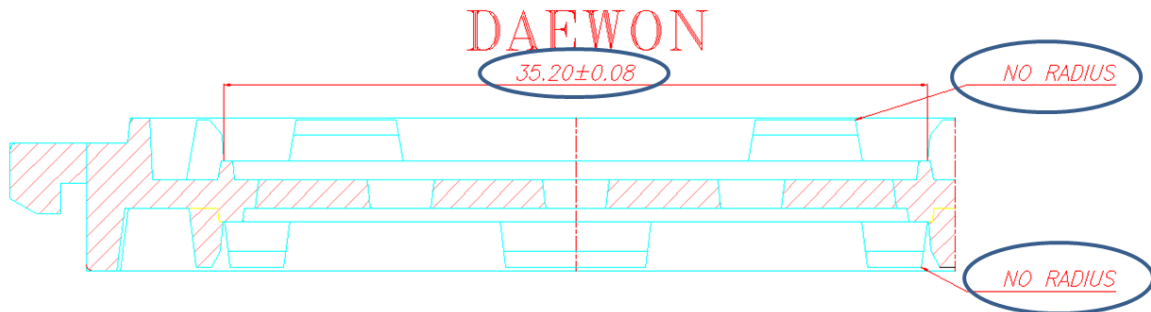

Additional Change Description

Comparison of the DAEWON T0809050 tray and KOSTAT KS-880690-M4 tray.

Existing Primary Tray (will be depleted)