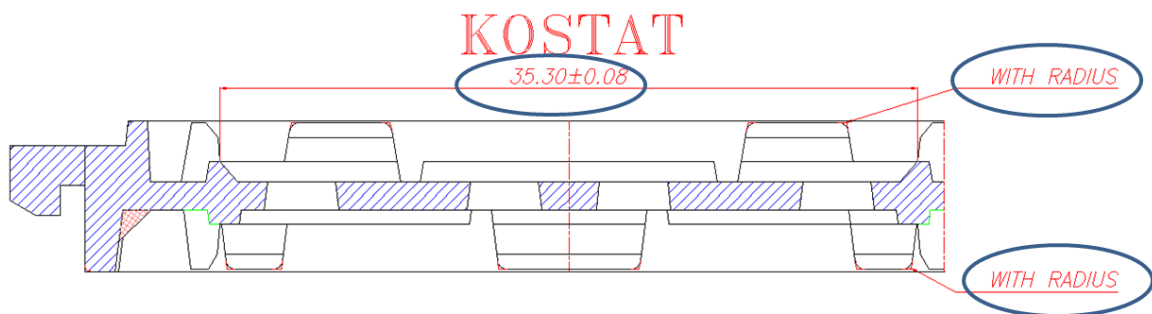

New Primary Tray (previously secondary source)