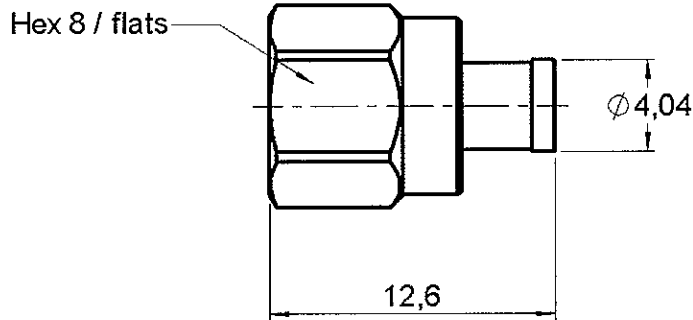

SOLDERING POSITIONER (BODY)
FOR FEMALE SMA-CABLE .141

R282.744.011

Series : **OUT**

TO BE USED WITH ASSEMBLY JIG : R282.740.000

Issue : 0044 A

In the effort to improve our products, we reserve the right to make changes judged to be necessary.