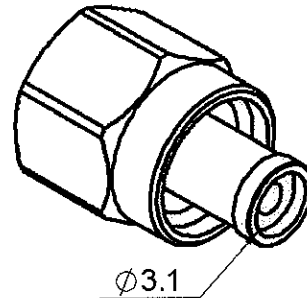

SOLDERING POSITIONER (BODY)
FOR FEMALE SMA-CABLE .141

R282.744.011

Series : **OUT**

TO BE USED WITH ASSEMBLY JIG : R282.740.000

Issue : 0044 A

In the effort to improve our products, we reserve the right to make changes judged to be necessary.