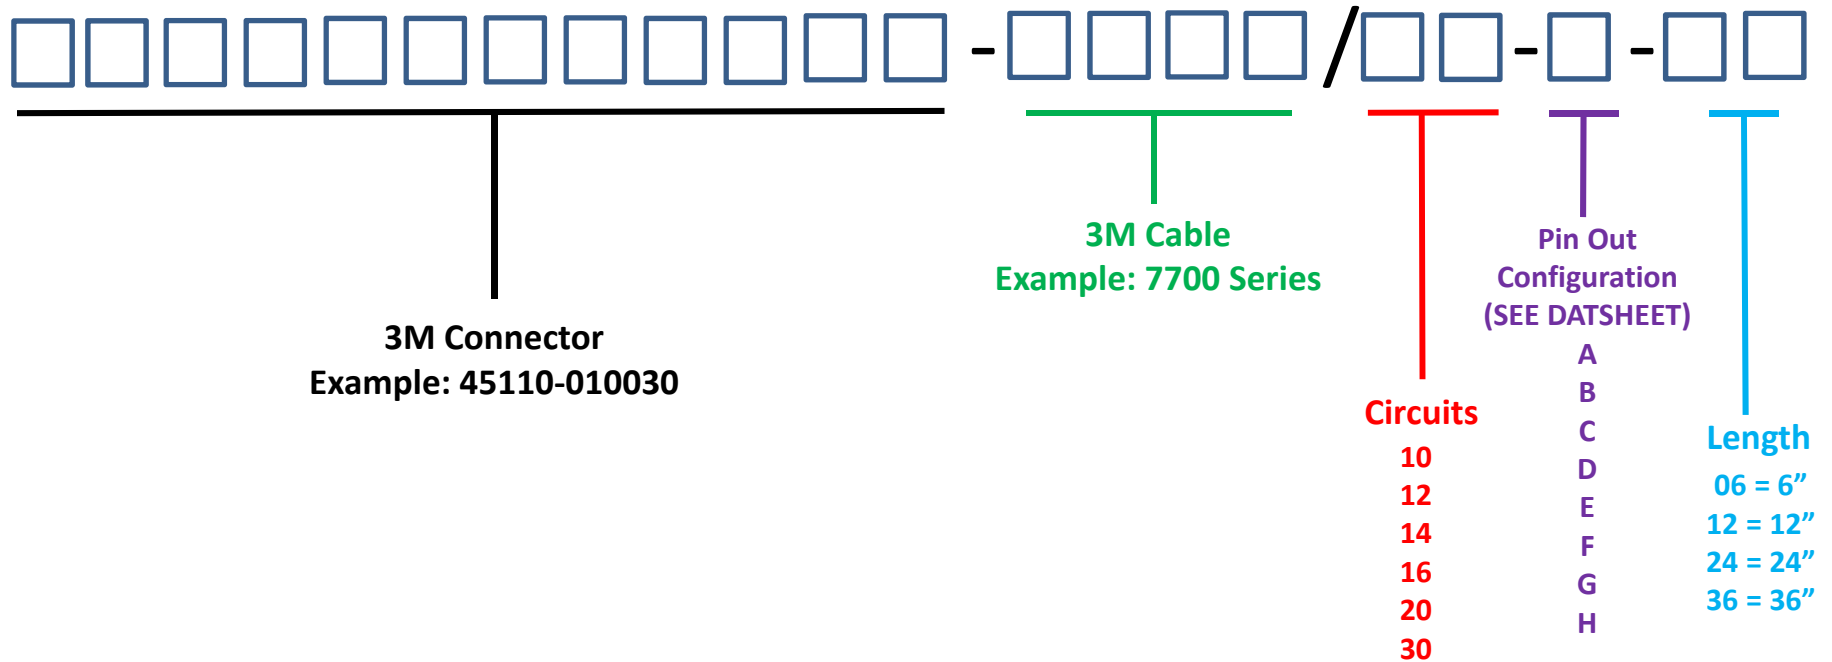

3M™ 7700 Series Custom Cables with Connectors

Configuration: A

Side View

Top View

Configuration: B

Side View

Top View

Configuration: C

Side View

Top View

Configuration: D

Side View

Top View

Configuration: E

Side View

Top View

Configuration: F

Side View

Top View

Configuration: G

Side View

Top View

Configuration: H

Side View