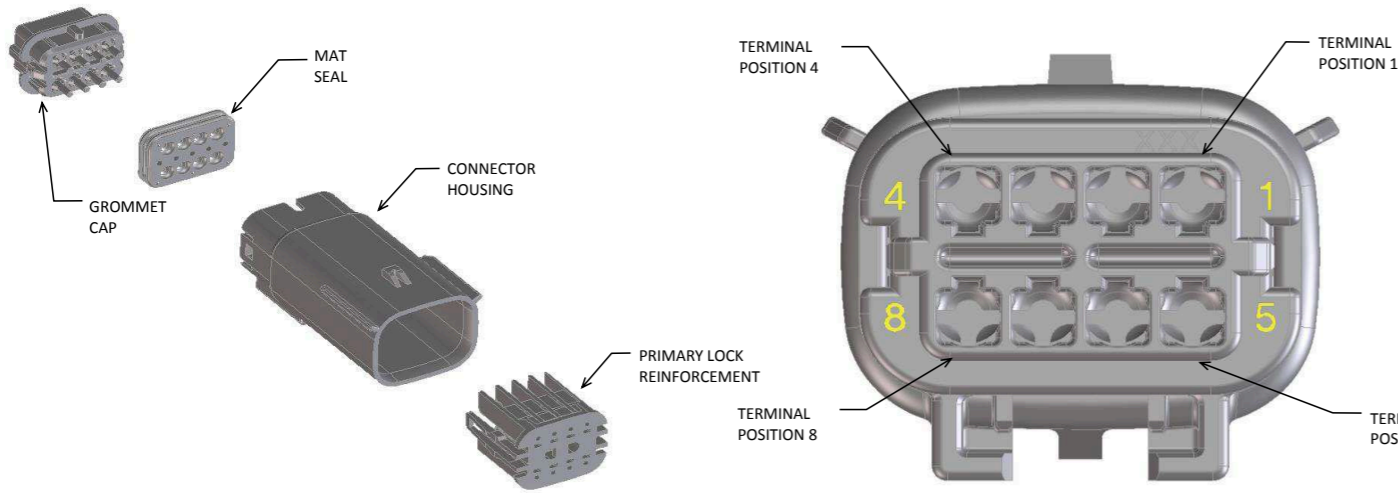

ABBREVIATION	DESCRIPTION	COLOR	MATERIAL
A-BLK	HOUSING, KEYING OPTION A	BLACK	SPS/NYLON GF20
B-LG	HOUSING, KEYING OPTION B	LIGHT GRAY	SPS/NYLON GF20
C-BR	HOUSING, KEYING OPTION C	BROWN	SPS/NYLON GF20
D-GR	HOUSING, KEYING OPTION D	GREEN	SPS/NYLON GF20
C-DG	HOUSING, KEYING OPTION C	DARK GRAY	SPS/NYLON GF20
D-SG	HOUSING, KEYING OPTION D	STONE GRAY	SPS/NYLON GF20
A-YW	HOUSING, KEYING OPTION A	YELLOW	SPS/NYLON GF20
GCP	GROMMET CAP (PLUGGED)	BLACK	SPS/NYLON GF20
GCO	GROMMET CAP (OPEN)	BLACK	SPS/NYLON GF20
PLR	PLR	NATURAL	SPS/NYLON GF20
M-R	MAT SEAL	RUST RED	INHERENTLY LUBRICATED SILICONE
M-B	MAT SEAL	ROYAL BLUE	INHERENTLY LUBRICATED SILICONE

FOR ADDITIONAL INFORMATION SEE SD-33482-0001