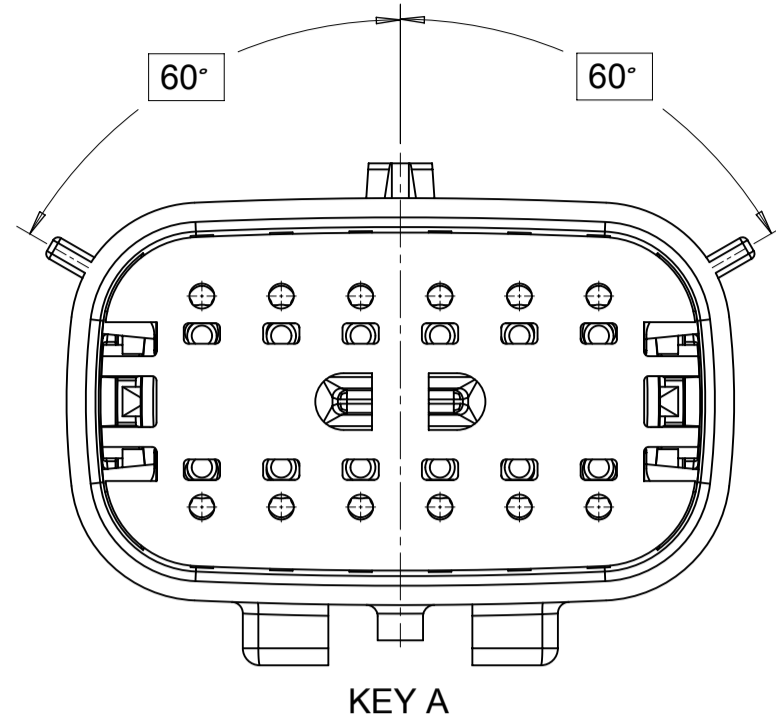

SHEET DESCRIPTION
CONFIGURATIONS

2X2 - STANDARD (STD)

2X2 - UL V0*

2X3 - STANDARD (STD)

2X3 - LENGTHENED

2X4 - STANDARD (STD)

2X6 - STANDARD (STD)

2X8 - STANDARD (STD)

2X10 - STANDARD (STD)

2X10 - UL V0*

UL V0 UNIQUE FEATURE
Partial1
SCALE 10:1

* MINOR GEOMETRY CHANGE THAN STANDARD CONFIGURATION.
SEE NOTE 2a FOR MORE INFORMATION

SYMBOLS	THIS DRAWING CONTAINS INFORMATION THAT IS PROPRIETARY TO MOLEX ELECTRONIC TECHNOLOGIES, LLC AND SHOULD NOT BE USED WITHOUT WRITTEN PERMISSION		CURRENT REV DESC:		molex
	DIMENSION UNITS	SCALE			
▽ = 0	mm	1.5:1	EC NO: 171650		MX150 BLADE DUAL ROW SEALED ASSEMBLY MAT SEAL
▽ = 0	GENERAL TOLERANCES (UNLESS SPECIFIED)		DRWN: PMANJUNATHAC 2018/01/03		
▽ = 0	ANGULAR TOL ± 1.0°		CHK'D: MVANSLAMBROU 2018/02/16		
▽ = 0	4 PLACES ±		APPR: MVANSLAMBROU 2018/02/16		
▽ = 0	3 PLACES ±		INITIAL REVISION:		
▽ = 0	2 PLACES ± 0.1		DRWN: APROFFITT 2014/04/28		
▽ = 0	1 PLACE ± 0.2		APPR: VKOSHY 2014/05/14		
▽ = 0	0 PLACES ±		THIRD ANGLE PROJECTION		
▽ = 0	DRAFT WHERE APPLICABLE MUST REMAIN WITHIN DIMENSIONS		DRAWING	SERIES	DOCUMENT NUMBER
			A1-SIZE	33482	SD-33482-0001
					DOC TYPE DOC PART REVISION
					PSD 001 E2
					PRODUCT CUSTOMER DRAWING
					CUSTOMER
					GENERAL MARKET
					SHEET NUMBER
					2 OF 11

SHEET DESCRIPTION
KEY CONFIGURATIONS CONT.

2X6

KEY A

KEY B

KEY C

KEY D

2X8

KEY A

KEY B

KEY C

KEY D

2X10

KEY A

KEY B

KEY C

KEY D