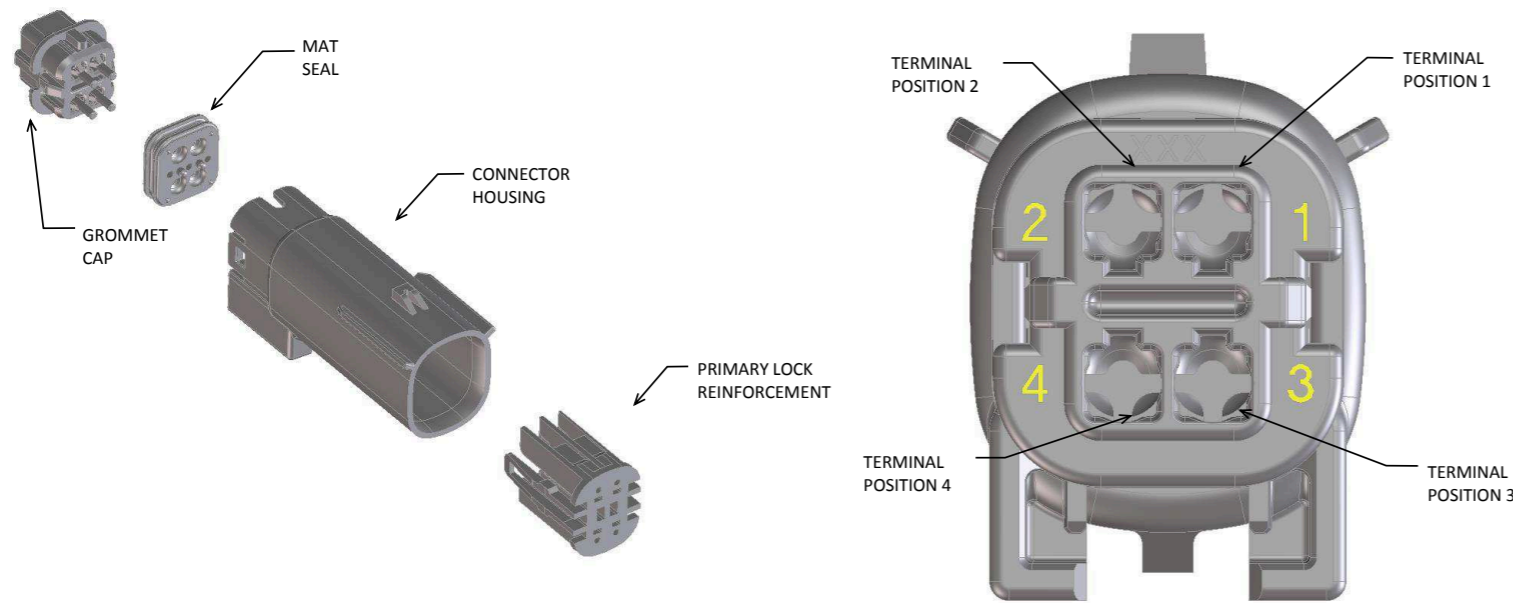

**MX150 2X2 BLADE SEALED ASSEMBLY MAT SEAL
BOM AND PIN OUT SHEET**

ABBREVIATION	DESCRIPTION	COLOR	MATERIAL
A-BLK	HOUSING, KEYING OPTION A	BLACK	SPS/NYLON GF20
B-LG	HOUSING, KEYING OPTION B	LIGHT GRAY	SPS/NYLON GF20
C-BR	HOUSING, KEYING OPTION C	BROWN	SPS/NYLON GF20
D-GR	HOUSING, KEYING OPTION D	GREEN	SPS/NYLON GF20
C-DG	HOUSING, KEYING OPTION C	DARK GRAY	SPS/NYLON GF20
D-SG	HOUSING, KEYING OPTION D	STONE GRAY	SPS/NYLON GF20
A-YW	HOUSING, KEYING OPTION A	YELLOW	SPS/NYLON GF20
GCP	GROMMET CAP (PLUGGED)	BLACK	SPS/NYLON GF20
GCO	GROMMET CAP (OPEN)	BLACK	SPS/NYLON GF20
PLR	PLR	NATURAL	SPS/NYLON GF20
M	MAT SEAL	ROYAL BLUE	INHERENTLY LUBRICATED SILICONE

FOR ADDITIONAL INFORMATION SEE SD-33482-0001