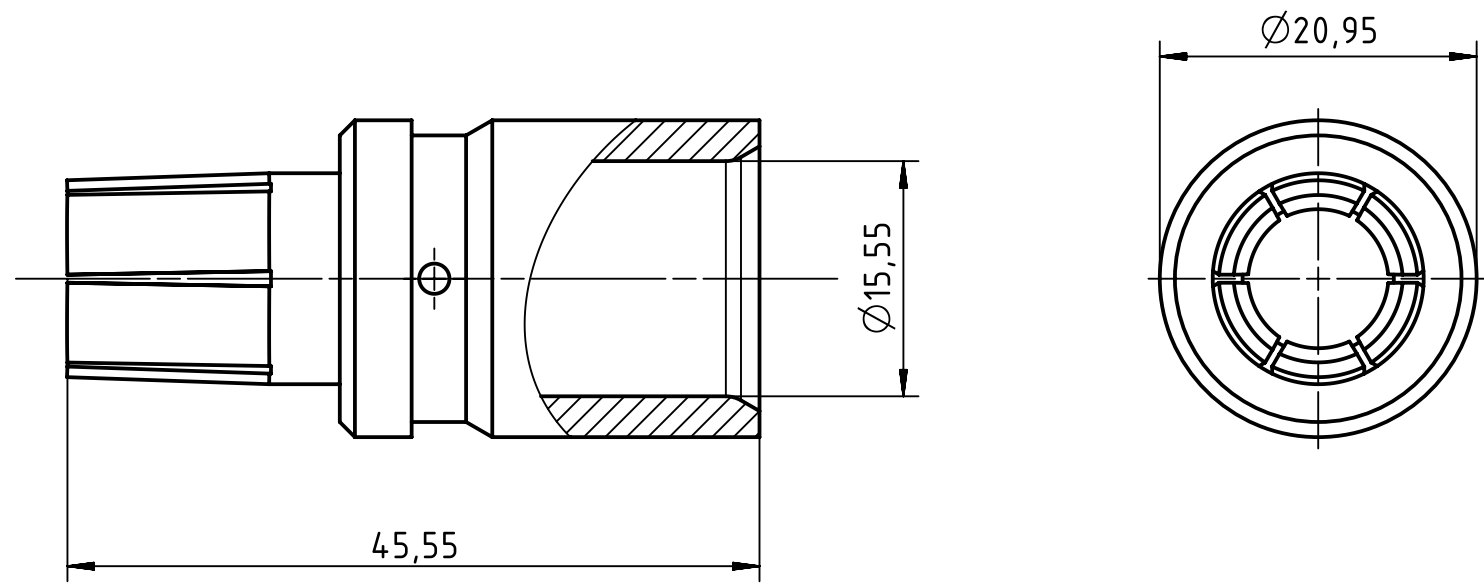

1 2 3 4 5 6

A

B

C

D

	All rights reserved Department EL PD		Created by MOELLERLI Inspected by GIESBRECHT P Standardisation RUETERA		Date 2020-01-23 State Final Release		
	HARTING Electric GmbH & Co. KG D-32339 Espelkamp		Title Han TC300 female contact 120mm ²		Doc-Key / ECM-Nr. 100838738/UGD/001/E 500000165005		
			Type TB	Number 09 11 000 6637		Rev. E	Page 1/1