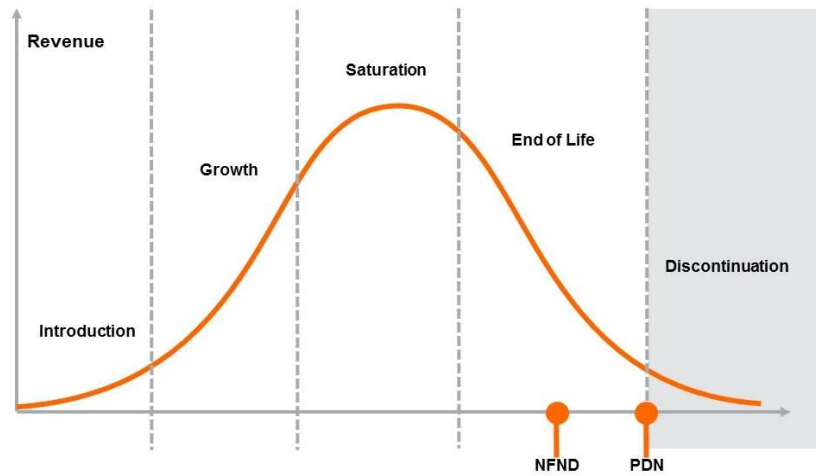

Light is OSRAM

Product Or Individual Q-Code Discontinuation (acc. JEDEC J-STD-048)
OS-PDN-2021-117

01 November 2021

Last order: 01.05.2022
Last delivery: 01.11.2022

Please direct your feedback to your local Sales office.