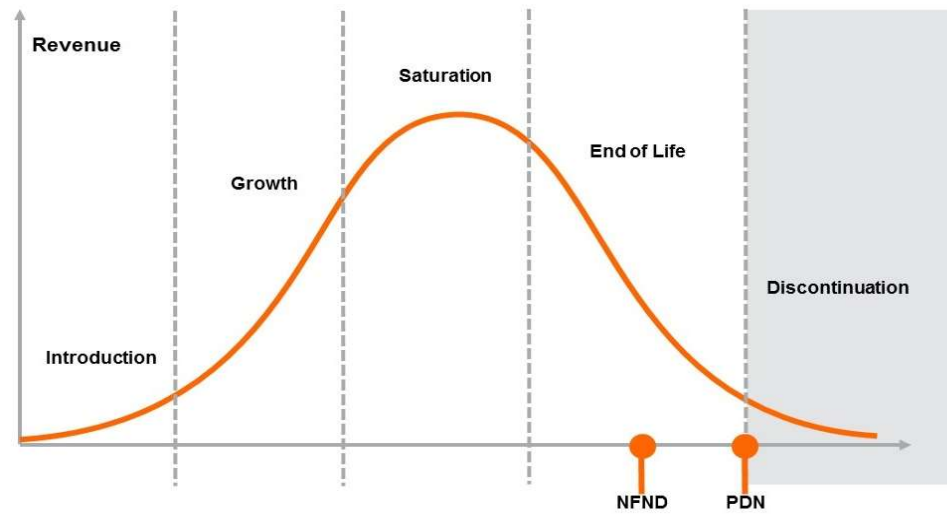

Product Or Individual Q-Code Discontinuation (acc. JEDEC J-STD-048) OS-PDN-2023-019 Customer Specific

01 March 2023

Last order: 01 September 2023

Last delivery: 01 March 2024

Please direct your feedback to your local Sales office.

DISCONTINUED				NEW (REPLACEMENT)		
Device	Ordering Code	Brand	Reason for discontinuation	Device	Datasheet Ordering Code	Brand
LG T67K-H2K1-24-0-2-R33-SIE	Q65113A3789	TOPLED	no orders, face over to standard	LG T67K-H2K2-24-0-2-R18-Z	Q65113A2908	TOPLED