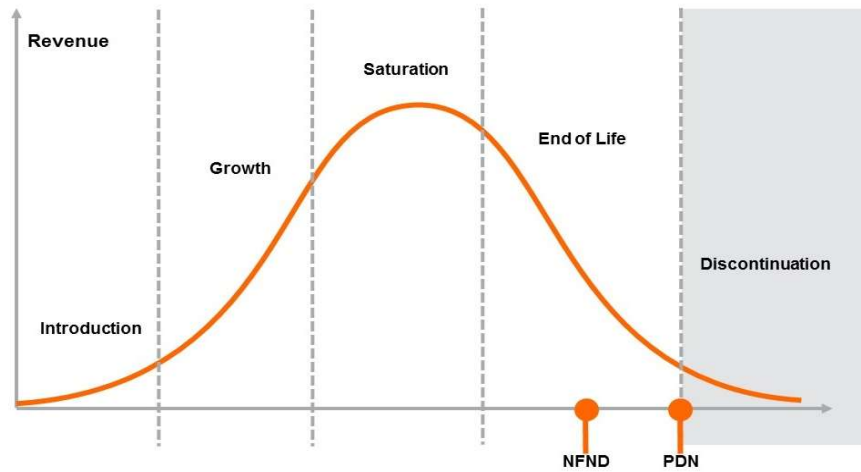

Product Or Individual Q-Code Discontinuation (acc. JEDEC J-STD-048)
OS-PDN-2022-066

01 August 2022

Last order: 01 February 2023
Last delivery: 01 November 2023

Please direct your feedback to your local Sales office.