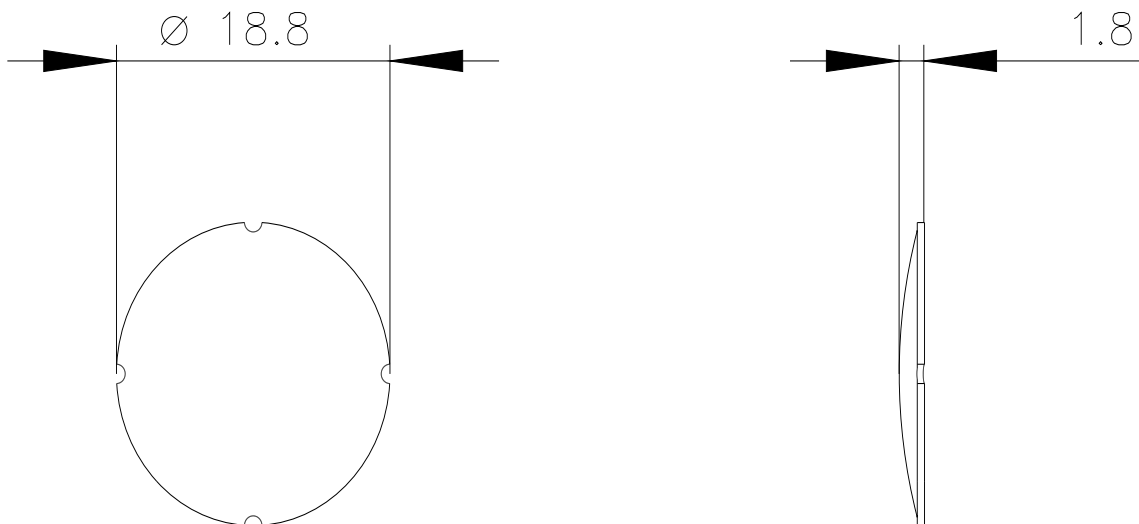

Further information

Information- and Downloadcenter (Catalogs, Brochures,...)

<https://www.siemens.com/ic10>

Industry Mall (Online ordering system)

<https://mall.industry.siemens.com/mall/en/en/Catalog/product?mlfb=3SU1900-0AB71-0AC0>

Cax online generator

<http://support.automation.siemens.com/WW/CAXorder/default.aspx?lang=en&mlfb=3SU1900-0AB71-0AC0>

Service&Support (Manuals, Certificates, Characteristics, FAQs,...)

<https://support.industry.siemens.com/cs/ww/en/ps/3SU1900-0AB71-0AC0>

Image database (product images, 2D dimension drawings, 3D models, device circuit diagrams, EPLAN macros, ...)

<http://www.automation.siemens.com/bilddb/cax_de.aspx?mlfb=3SU1900-0AB71-0AC0&lang=en>

last modified:

3/29/2022