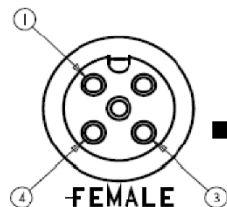

### C3C04UXXX

(M12 Cordset, 3 Position, 22 AWG Shielded Female Straight to Free End)

Pin Out		
End 1	Color	End 2
1	Brown	Free End
3	Blue	
4	Black	

- Mueller's C3C04UXXX is an M12 3-pin single ended, shielded instrumentation cable with a straight female connector on one end and free at the other.
- Keyway – A Coding
- Utilizes a 3-conductor 22 AWG PVC-insulated, shielded cable.
- Ratings:
  - Current: 4 A
  - Voltage: 250 V AC/DC
- Material:
  - Coupling Nuts – Nickel Plated Brass
  - Pins/Contacts – Gold Plated Brass
- Length: The "U" in the model number represents unit of measurement.  
Either: Meters (M), Feet (F)
- Length: The "XXX" in the model number represents length. Standard lengths are 2, 5, and 10 meters. Any other lengths available upon request.
- Meets Standard: IEC 61076-2-101
- Protection Class: IEC IP68
- RoHS 3 Compliant