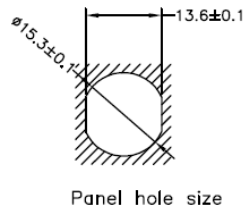

## AI-T00210

(Receptacle, M12 Rear Mount, 12-Position Male Straight-Open, PG9 Threads, 24 AWG, 0.5M)

J1

Pin Out

J1	COLOR	J2
1	WHITE	OPEN
2	BROWN	
3	GREEN	
4	YELLOW	
5	GRAY	
6	PINK	
7	BLUE	
8	RED	
9	ORANGE	
10	LIGHT GREEN	
11	BLACK	
12	VIOLET	

- Mueller's AI-T00210 is a cable assembly that has a 12-position rear mount M12 Male receptacle to open end, 24 AWG, 0.5 meters.
- Shell size for connector: M12 (A Coding)
- Cable Material: 24AWG Hook Up Wire
  - Overall length = 1.64' (0.5M)
- Shell: 18x20.8mm PG9 threaded rear mount
  - Material: Nickel Plated Brass
- Rating:
  - Voltage: 30V AC/DC
  - Current: 1.5 Amps
  - Ambient Temperature: -40°C to 85°C
- Standard: IEC 61076-2-101
- Waterproof: IP67/IP68
- RoHS 3 Compliant