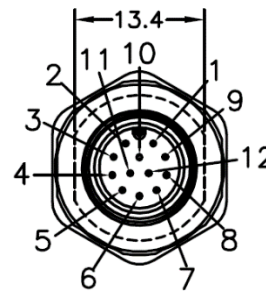

## AI-T00210

(Receptacle, M12 Rear Mount, 12-Position Male Straight-Open, PG9 Threads, 24 AWG, 0.5M)

J1

Pin Out

J1	COLOR	J2
1	WHITE	OPEN
2	BROWN	
3	GREEN	
4	YELLOW	
5	GRAY	
6	PINK	
7	BLUE	
8	RED	
9	ORANGE	
10	LIGHT GREEN	
11	BLACK	
12	VIOLET	

- Mueller's AI-T00210 is a cable assembly that has a 12-position rear mount M12 Male receptacle to open end, 24 AWG, 0.5 meters.
- Shell size for connector: M12 (A Coding)
- Cable Material: 24AWG Hook Up Wire
  - Overall length = 1.64' (0.5M)
- Shell: 18x20.8mm PG9 threaded rear mount
  - Material: Nickel Plated Brass
- Rating:
  - Voltage: 30V AC/DC
  - Current: 1.5 Amps
  - Ambient Temperature: -40°C to 85°C
- Standard: IEC 61076-2-101
- Waterproof: IP67/IP68
- RoHS 3 Compliant