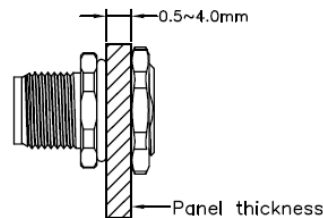

## AI-T00210

(Receptacle, M12 Rear Mount, 12-Position Male Straight-Open, PG9 Threads, 24 AWG, 0.5M)

J1

Pin Out

J1	COLOR	J2
1	WHITE	OPEN
2	BROWN	
3	GREEN	
4	YELLOW	
5	GRAY	
6	PINK	
7	BLUE	
8	RED	
9	ORANGE	
10	LIGHT GREEN	
11	BLACK	
12	VIOLET	

- Mueller's AI-T00210 is a cable assembly that has a 12-position rear mount M12 Male receptacle to open end, 24 AWG, 0.5 meters.
- Shell size for connector: M12 (A Coding)
- Cable Material: 24AWG Hook Up Wire
  - Overall length = 1.64' (0.5M)
- Shell: 18x20.8mm PG9 threaded rear mount
  - Material: Nickel Plated Brass
- Rating:
  - Voltage: 30V AC/DC
  - Current: 1.5 Amps
  - Ambient Temperature: -40°C to 85°C
- Standard: IEC 61076-2-101
- Waterproof: IP67/IP68
- RoHS 3 Compliant