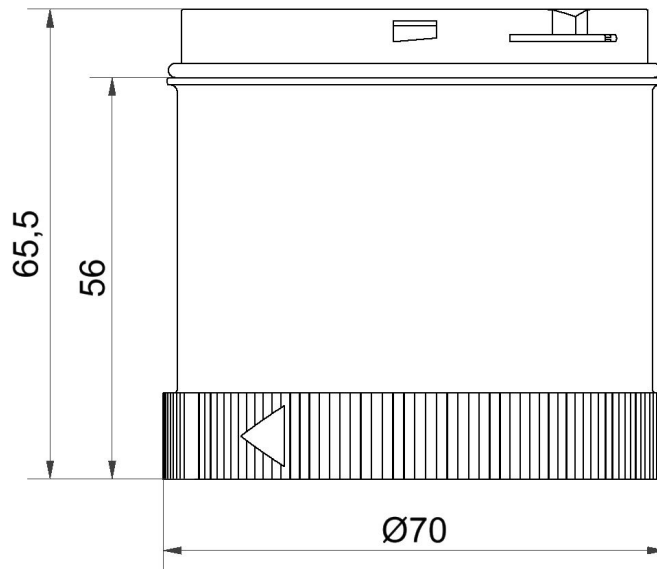

Modular Signal Towers / KombiSIGN 72
TwinLIGHT Classic 24VAC/DC BU

Conforms with UKCA (Importer)	Yes (WERMA (UK) Ltd.)
Conforms with CMIM	No
Conforms with AS-I	No
ICAO Certification	No
Conforms with DNV	No
Conforms with RoHS CN	No
Conforms with VdS	No
MTTF-value [years]	2880

DRAWING

! For additional installation and mounting information, refer to the appropriate user guide at www.werma.com. This printed copy is for information only and is subject to alteration.