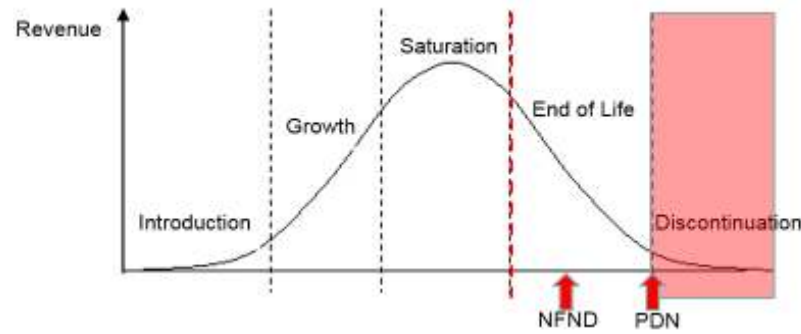

Light is OSRAM

Product Discontinuation (acc. JEDEC J-STD-048)
OS-PD-2017-040

7/3/2017

Last order: 10/1/2017

Last delivery: 1/1/2018

Reason: Towards more competitive binning 40 lumen range which suits market application more

---

Please direct your feedback to your local Sales office.