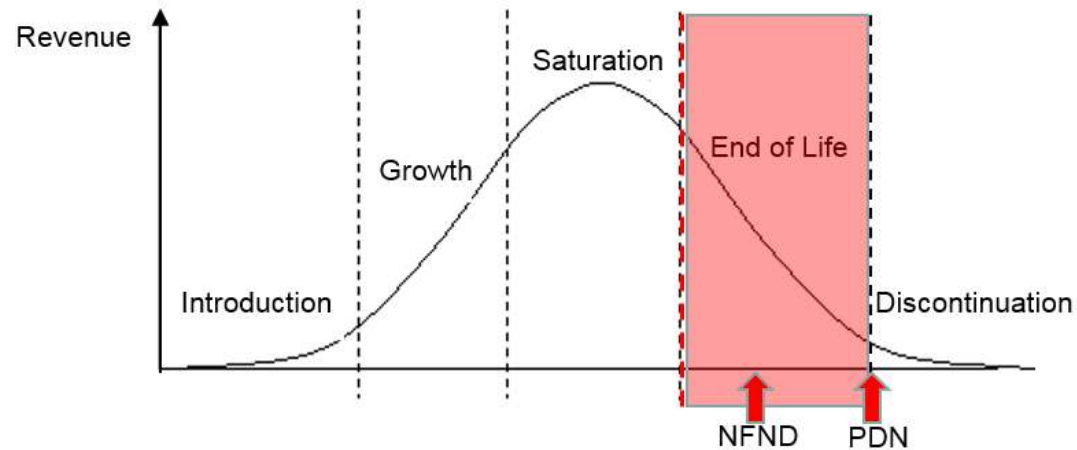

## Not For New Designs OS-NFND-2017-005

9/4/2017

**Expected discontinuation date:** 1-5 Years

**Reason:** The following products have reached their end of life.

**OSRAM OS Expectations:** Please use our recommended replacement for new designs. If they may not fit, please contact your local sales office for other solutions. Additionally we ask you to switch for running project as soon as possible to the proposed replacement. Anyway please check your demand and feedback your requested lifetime of these products.