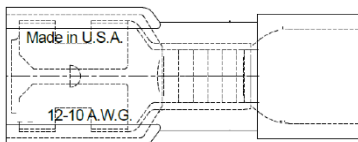

FULLY INSULATED