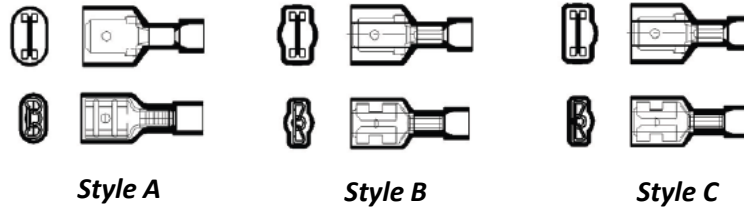

QUICK CONNECT SELECTION GUIDE

BU-190170031

BU-190230005

BU-190170047

AI-50207

- Mueller offers a wide range of quick connects that are suitable for a variety of applications.
- 3 different wire ranges
 - 12-10AWG
 - 16-14AWG
 - 22-18AWG
- 3 different tab sizes in both male and female
 - .250 X .032
 - .187 X .032
 - .187 X .020
- 4 different insulation styles
 - Nyax heat shrink
 - Nylon (fully insulated and partially insulated)
 - Vinyl
- Terminals are made of 260 hard brass with electro-tin plating
- Rated Voltage: 300V
- Single crimp terminals
- Solid or stranded wire accepted
- Recommended strip length: 1/4"

Fully Insulated Style Guide
(Refer to "style" column in tables below)

12-10AWG QUICK CONNECTS

PART NUMBER	AWG SIZE	MALE/FEMALE	TAB SIZE	INSULATION MATERIAL	FULLY INSULATED	STYLE	Temp Rating (°C)
AI-70213	12-10	FEMALE	.250 X .032	NYAX HEAT SHRINK	YES	N/A	125
AI-20167N*	12-10	FEMALE	.187 X .032	NYLON	PARTIAL	N/A	75
AI-50187N	12-10	FEMALE	.250 X .032	NYLON	PARTIAL	N/A	75
AI-50213	12-10	FEMALE	.250 X .032	NYLON	YES	B	75
BU-190070040*	12-10	FEMALE	.250 X .032 (FLAG)	NYLON	YES	N/A	105
AI-20167*	12-10	FEMALE	.187 X .032	VINYL	PARTIAL	N/A	75
BU-190170047	12-10	FEMALE	.250 X .032	VINYL	PARTIAL	N/A	75
AI-70212	12-10	MALE	.250 X .032	NYAX HEAT SHRINK	YES	N/A	125
AI-50186N*	12-10	MALE	.250 X .032	NYLON	PARTIAL	N/A	75
AI-50212	12-10	MALE	.250 X .032	NYLON	YES	B	75
BU-190230008*	12-10	MALE	.250 X .032	VINYL	PARTIAL	N/A	75