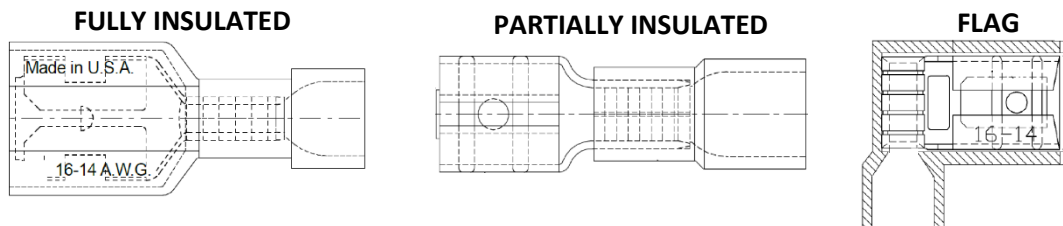

Fully Insulated Style Guide
(Refer to "style" column in tables below)

12-10AWG QUICK CONNECTS

PART NUMBER	AWG SIZE	MALE/FEMALE	TAB SIZE	INSULATION MATERIAL	FULLY INSULATED	STYLE	Temp Rating (°C)
AI-70213	12-10	FEMALE	.250 X .032	NYAX HEAT SHRINK	YES	N/A	125
AI-20167N*	12-10	FEMALE	.187 X .032	NYLON	PARTIAL	N/A	75
AI-50187N	12-10	FEMALE	.250 X .032	NYLON	PARTIAL	N/A	75
AI-50213	12-10	FEMALE	.250 X .032	NYLON	YES	B	75
BU-190070040*	12-10	FEMALE	.250 X .032 (FLAG)	NYLON	YES	N/A	105
AI-20167*	12-10	FEMALE	.187 X .032	VINYL	PARTIAL	N/A	75
BU-190170047	12-10	FEMALE	.250 X .032	VINYL	PARTIAL	N/A	75
AI-70212	12-10	MALE	.250 X .032	NYAX HEAT SHRINK	YES	N/A	125
AI-50186N*	12-10	MALE	.250 X .032	NYLON	PARTIAL	N/A	75
AI-50212	12-10	MALE	.250 X .032	NYLON	YES	B	75
BU-190230008*	12-10	MALE	.250 X .032	VINYL	PARTIAL	N/A	75

Toll Free: 800.955.2629
Phone: 330.780.2525
Fax: 330.780.2524

16-14AWG QUICK CONNECTS

PART NUMBER	AWG SIZE	MALE/FEMALE	TAB SIZE	INSULATION MATERIAL	FULLY INSULATED	STYLE	TEMP RATING (°C)
AI-70209	16-14	FEMALE	.250 X .032	NYAX HEAT SHRINK	YES	N/A	125
BU-190030040*	16-14	FEMALE	.250 X .032	NYLON	YES	A	105
AI-50209	16-14	FEMALE	.250 X .032	NYLON	YES	B	75
BU-19005-005	16-14	FEMALE	.250 X .032	NYLON	YES	C	105
AI-50195N	16-14	FEMALE	.187 X .020	NYLON	PARTIAL	N/A	75
AI-50180N	16-14	FEMALE	.250 X .032	NYLON	PARTIAL	N/A	75
BU-190070021*	16-14	FEMALE	.250 X .032 (FLAG)	NYLON	PARTIAL	N/A	105
BU-190170031	16-14	FEMALE	.187 X .020	VINYL	PARTIAL	N/A	75
BU-190170037	16-14	FEMALE	.250 X .032	VINYL	PARTIAL	N/A	75
AI-70208	16-14	MALE	.250 X .032	NYAX HEAT SHRINK	YES	N/A	125
AI-50208	16-14	MALE	.250 X .032	NYLON	YES	B	75
BU-190040005	16-14	MALE	.250 X .032	NYLON	YES	C	105
AI-50198N	16-14	MALE	.187 X .020	NYLON	PARTIAL	N/A	75
AI-50181N*	16-14	MALE	.250 X .032	NYLON	PARTIAL	N/A	75
BU-190230010	16-14	MALE	.187 X .020	VINYL	PARTIAL	N/A	75
BU-190230012	16-14	MALE	.250 X .032	VINYL	PARTIAL	N/A	75