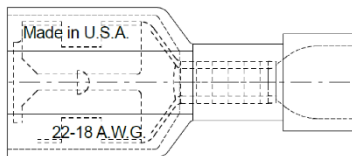

22-18AWG QUICK CONNECTS

PART NUMBER	AWG SIZE	MALE/FEMALE	TAB SIZE	INSULATION MATERIAL	FULLY INSULATED	STYLE	TEMP RATING (°C)
AI-70207	22-18	FEMALE	.250 X .032	NYAX HEAT SHRINK	YES	N/A	125
BU-190030001*	22-18	FEMALE	.250 X .032	NYLON	YES	A	105
AI-50207	22-18	FEMALE	.250 X .032	NYLON	YES	B	75
BU-19005-0001	22-18	FEMALE	.250 X .032	NYLON	YES	C	105
BU-190070001*	22-18	FEMALE	.250 X .032 (FLAG)	NYLON	YES	N/A	105
AI-50192N	22-18	FEMALE	.187 X .020	NYLON	PARTIAL	N/A	75
AI-50176N	22-18	FEMALE	.250 X .032	NYLON	PARTIAL	N/A	75
BU-190170007	22-18	FEMALE	.187 X .020	VINYL	PARTIAL	N/A	75
BU-190170014	22-18	FEMALE	.250 X .032	VINYL	PARTIAL	N/A	75
AI-70206	22-18	MALE	.250 X .032	NYAX HEAT SHRINK	YES	N/A	125
AI-50206	22-18	MALE	.250 X .032	NYLON	YES	B	75
BU-190040001	22-18	MALE	.250 X .032	NYLON	YES	C	105
AI-50197N	22-18	MALE	.187 X .020	NYLON	PARTIAL	N/A	75
AI-50177N*	22-18	MALE	.250 X .032	NYLON	PARTIAL	N/A	75
BU-190230003	22-18	MALE	.187 X .020	VINYL	PARTIAL	N/A	75
BU-190230005*	22-18	MALE	.250 X .032	VINYL	PARTIAL	N/A	75

FULLY INSULATED