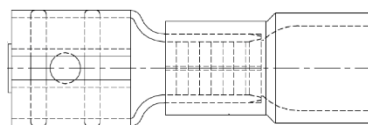

PARTIALLY INSULATED