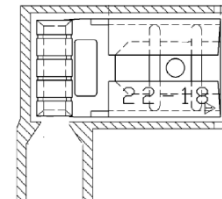

FLAG

*UL LISTED --ALL DIMENSIONS ARE IN INCHES --CELL COLOR DEPICTS INSULATION COLOR

Mueller Electric Company
2850 Gilchrist Rd. Bld 5A
Akron, OH 44305

www.muellerelectric.com

Toll Free: 800.955.2629
Phone: 330.780.2525
Fax: 330.780.2524