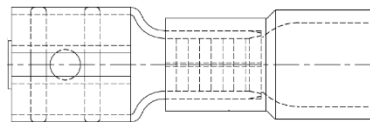

PARTIALLY INSULATED