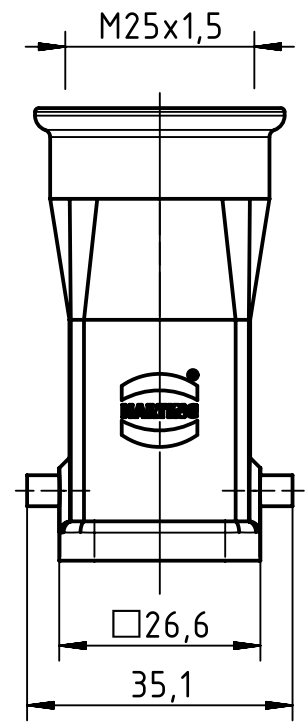

1 2 3 4 5 6

A

B

C

D

	All rights reserved Department EL PD - DE	Created by MOELLERLI		Inspected by FERDERERA		Standardisation TIEMANNA		Date 2016-01-26		State Final Release	
		Title Han 3A-HTE-M25 PC grey						Doc-Key / ECM-Nr. 100609510/UGD/001/B 500000099781		Rev. <b>B</b>	
HARTING Electric GmbH & Co. KG D-32339 Espelkamp		Type TB		Number 19 20 003 0430							
 All Dimensions in mm Original Size DIN A4		Scale 1:1		Free size tol.				Ref.		Sub.	