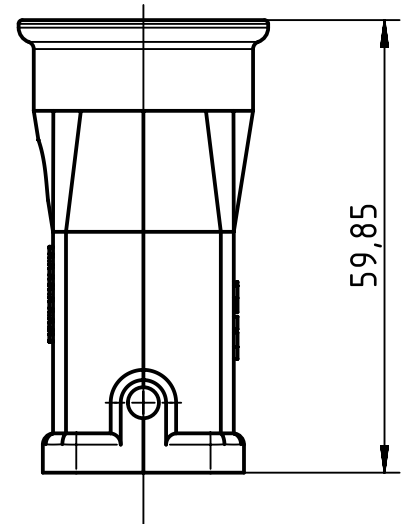

1 2 3 4 5 6

A

B

C

D

	All rights reserved Department EL PD - DE	Created by MOELLERLI		Inspected by FERDERERA		Standardisation TIEMANNA		Date 2016-01-26		State Final Release	
		Title Han 3A-HTE-M25 PC grey						Doc-Key / ECM-Nr. 100609510/UGD/001/B 500000099781		Rev. <b>B</b>	
HARTING Electric GmbH & Co. KG D-32339 Espelkamp		Type TB		Number 19 20 003 0430							
 All Dimensions in mm Original Size DIN A4		Scale 1:1		Free size tol.				Ref.		Sub.	