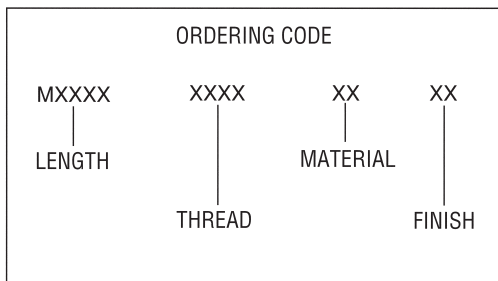

4.5mm ROUND FEMALE STANDOFFS

See page 7M for thread depth chart
 See page 6M for finish codes
 For non-standard parts contact Sales Office

| LENGTH | PART NO. |
|--------|--------------|
| 3 | M1000 |
| 4 | M1001 |
| 5 | M1002 |
| 6 | M1003 |
| 7 | M1004 |
| 8 | M1005 |
| 9 | M1006 |
| 10 | M1007 |
| 11 | M1008 |
| 12 | M1009 |
| 13 | M1010 |
| 14 | M1011 |
| 15 | M1012 |
| 16 | M1013 |
| 17 | M1014 |
| 18 | M1015 |

| LENGTH | PART NO. |
|--------|--------------|
| 19 | M1016 |
| 20 | M1017 |
| 21 | M1018 |
| 22 | M1019 |
| 23 | M1020 |
| 24 | M1021 |
| 25 | M1022 |
| 28 | M1023 |
| 31 | M1024 |
| 34 | M1025 |
| 37 | M1026 |
| 40 | M1027 |
| 43 | M1028 |
| 46 | M1029 |
| 49 | M1030 |
| 52 | M1031 |