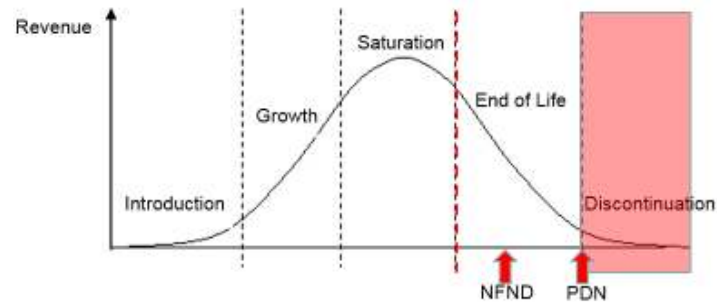

Light is OSRAM

Product Discontinuation (acc. JEDEC J-STD-048)  
OS-PD-2018-048

15-May-2018

---

<b>Last order:</b>	15-Nov-2018
<b>Last delivery:</b>	15-May-2019
<b>Reason:</b>	Brightness Improvement

---

Please direct your feedback to your local Sales office.