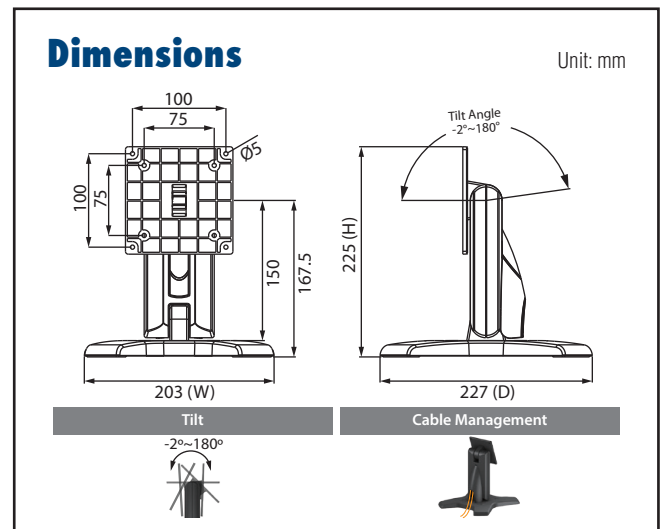

ARES-2 Series

Adjustable desk stands for industrial applications

ARES-2414X

VESA 75x75 mm **MAX** ~13 kg Color Options:

Specifications

Net Weight	1.61 Kg (3.55lbs)	
Dimension (W x H x D)	203 x 213 x 227 mm (7.99" x 8.39" x 8.94")	
Screw Type	M4	
Material	Steel/Plastic/Zinc	
Hinge Module	Swivel	N/A
	Tilt	-2° (down) ~ +180° (up)
Display Support	Mounting Pattern	75x75 mm
	Display Type	Single Monitor
	Panel Size Support	≤ 17"
	Support Max. Weight	13kg (28.7lbs)
Cable Management	Yes	

ARES-2423X

VESA 100x100 mm/ 75x75 mm **MAX** ~13 kg Color Options:

Specifications

Net Weight	1.40 kg (3.09lbs)	
Dimension (W x H x D)	203 x 225 x 227 mm (7.99" x 8.86" x 8.94")	
Screw Type	M4	
Material	Steel/Aluminum/Plastic	
Hinge Module	Swivel	N/A
	Tilt	-2° (down) ~ +180° (up)
Display Support	Mounting Pattern	100x100 / 75x75 mm
	Display Type	Single Monitor
	Panel Size Support	≤ 17"
	Support Max. Weight	13kg(28.7lbs)
Cable Management	Yes	

ARES-2 Series

Adjustable desk stands for industrial applications

ARES-2424X

Specifications

Net Weight	1.54 Kg (3.40 lbs)	
Dimension (W x H x D)	203 x 275 x 227mm (8" x 10.83" x 8.94")	
Screw Type	M4	
Material	Steel/Aluminum Alloy/Plastic	
Hinge Module	Swivel	N/A
	Tilt	-2° (down) ~ +180° (up)
Display Support	Mounting Pattern	100x100 / 75x75 mm
	Display Type	Single Monitor
	Panel Size Support	≤ 21.5"
Support Max. Weight	15kg (33.07 lbs)	
Cable Management	Yes	

ARES-2425X

Specifications

Net Weight	2.14 Kg (4.72 lbs)	
Dimension (W x H x D)	241 x 340 x 280 mm (9.49" x 13.39" x 11.02")	
Screw Type	M4	
Material	Steel/Aluminum Alloy/Plastic	
Hinge Module	Swivel	N/A
	Tilt	-2° (down) ~ +180° (up)
Display Support	Mounting Pattern	100x100 / 75x75 mm
	Display Type	Single Monitor
	Panel Size Support	≤ 27"
Support Max. Weight	20kg (44.09lbs)	
Cable Management	Yes	