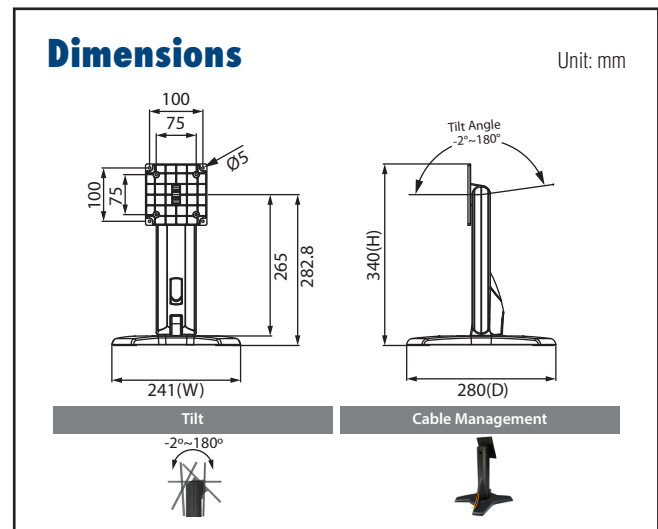

ARES-2425X

Specifications

Net Weight	2.14 Kg (4.72 lbs)	
Dimension (W x H x D)	241 x 340 x 280 mm (9.49" x 13.39" x 11.02")	
Screw Type	M4	
Material	Steel/Aluminum Alloy/Plastic	
Hinge Module	Swivel	N/A
	Tilt	-2° (down) ~ +180° (up)
Display Support	Mounting Pattern	100x100 / 75x75 mm
	Display Type	Single Monitor
	Panel Size Support	≤ 27"
Support Max. Weight	20kg (44.09lbs)	
Cable Management	Yes	

ARES-2 Series

Adjustable desk stands for industrial applications

ARES-2423R

ARES-2421R

Specifications

Net Weight	3.12 Kg (6.88lbs)	
Dimension (W x H x D)	222 x 432 x 252 mm (8.74" x 17.01" x 9.92")	
Screw Type	M4	
Material	Steel/Plastic/Aluminum	
Hinge Module	Swivel (Hinge)	360°
	Tilt (Hinge)	-5° ~ +25°
	Pivot	360°
	User Torque Adjust	Available
Display Support	Mounting Pattern	100x100 / 75x75 mm
	Display Type	Single Monitor
	Panel Size Support	≤ 27"
	Thickness	≤ 8.5cm
	Support Weight (Range)	6-12Kg (13.23-26.46 lbs)
Height Adjust	Curved panel support weight (range)	≤ 5.5Kg (12.13lbs)
	Height Adjustment Range	130mm (5.12")
Cable Management	Tension Torque Adjust	Yes
		Yes

Specifications

Net Weight	3.12 Kg (6.88lbs)	
Dimension (W x H x D)	222 x 432 x 252 mm (8.74" x 17.01" x 9.92")	
Screw Type	M4	
Material	Steel/Plastic/Aluminum	
Hinge Module	Swivel (Hinge)	360°
	Tilt (Hinge)	-5° ~ +25°
	Pivot	360°
	User Torque Adjust	Available
Display Support	Mounting Pattern	100x100 / 75x75 mm
	Display Type	Single Monitor
	Panel Size Support	≤ 27"
	Thickness	≤ 8.5cm
	Support Weight (Range)	2-8Kg (4.41-17.64 lbs)
Height Adjust	Curved panel support weight (range)	≤ 5.5Kg (12.13lbs)
	Height Adjustment Range	130mm (5.12")
Cable Management	Tension Torque Adjust	Yes
		Yes