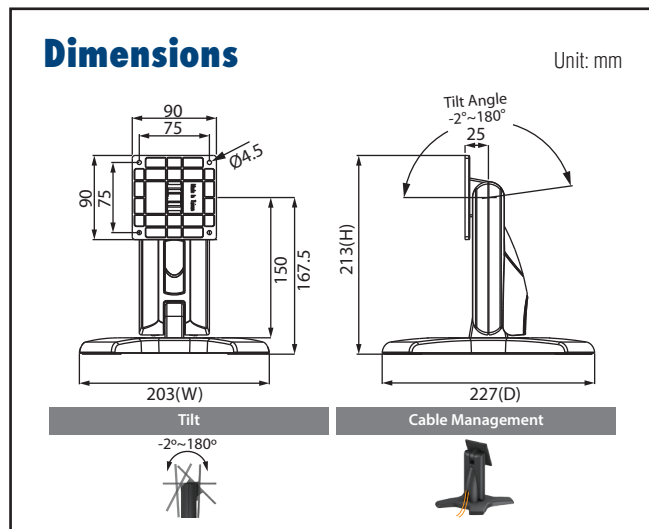

ARES-2 Series

Adjustable desk stands for industrial applications

ARES-2414X

VESA 75x75 mm **MAX** ~13 kg Color Options:

Specifications

Net Weight	1.61 Kg (3.55lbs)	
Dimension (W x H x D)	203 x 213 x 227 mm (7.99" x 8.39" x 8.94")	
Screw Type	M4	
Material	Steel/Plastic/Zinc	
Hinge Module	Swivel	N/A
	Tilt	-2° (down) ~ +180° (up)
Display Support	Mounting Pattern	75x75 mm
	Display Type	Single Monitor
	Panel Size Support	≤ 17"
	Support Max. Weight	13kg (28.7lbs)
Cable Management	Yes	

ARES-2423X

VESA 100x100 mm/ 75x75 mm **MAX** ~13 kg Color Options:

Specifications

Net Weight	1.40 kg (3.09lbs)	
Dimension (W x H x D)	203 x 225 x 227 mm (7.99" x 8.86" x 8.94")	
Screw Type	M4	
Material	Steel/Aluminum/Plastic	
Hinge Module	Swivel	N/A
	Tilt	-2° (down) ~ +180° (up)
Display Support	Mounting Pattern	100x100 / 75x75 mm
	Display Type	Single Monitor
	Panel Size Support	≤ 17"
	Support Max. Weight	13kg(28.7lbs)
Cable Management	Yes	

ARES-2 Series

Adjustable desk stands for industrial applications

ARES-2424X

Specifications

Net Weight	1.54 Kg (3.40 lbs)	
Dimension (W x H x D)	203 x 275 x 227mm (8" x 10.83" x 8.94")	
Screw Type	M4	
Material	Steel/Aluminum Alloy/Plastic	
Hinge Module	Swivel	N/A
	Tilt	-2° (down) ~ +180° (up)
Display Support	Mounting Pattern	100x100 / 75x75 mm
	Display Type	Single Monitor
	Panel Size Support	≤ 21.5"
Support Max. Weight	15kg (33.07 lbs)	
Cable Management	Yes	

ARES-2425X

Specifications

Net Weight	2.14 Kg (4.72 lbs)	
Dimension (W x H x D)	241 x 340 x 280 mm (9.49" x 13.39" x 11.02")	
Screw Type	M4	
Material	Steel/Aluminum Alloy/Plastic	
Hinge Module	Swivel	N/A
	Tilt	-2° (down) ~ +180° (up)
Display Support	Mounting Pattern	100x100 / 75x75 mm
	Display Type	Single Monitor
	Panel Size Support	≤ 27"
Support Max. Weight	20kg (44.09lbs)	
Cable Management	Yes	