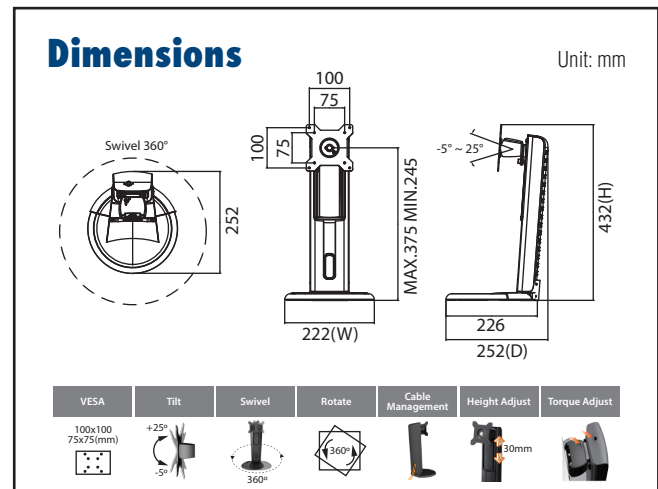

Ordering Information

Part No.	Color	Product Description
ARES-2421R-HA74100	White	Table Stand, support ≤ 27", 2 - 8 kg, 75 x 75 / 100 x 100 mm