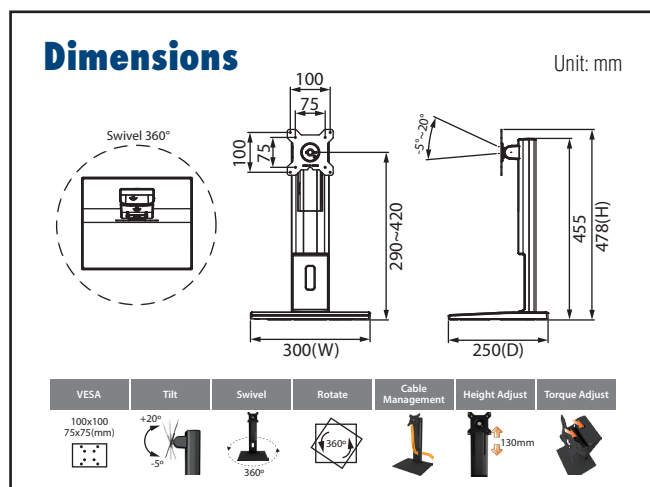

Ordering Information

Part No.	Color	Product Description
ARES-2423S-A770L00	White	Table Stand, support 24" ~ 34", 4 ~ 12 kg, 75 x 75 / 100 x100 mm
ARES-2423S-A770L01	Black	Table Stand, support 24" ~ 34", 4 ~ 12 kg, 75 x 75 / 100 x100 mm