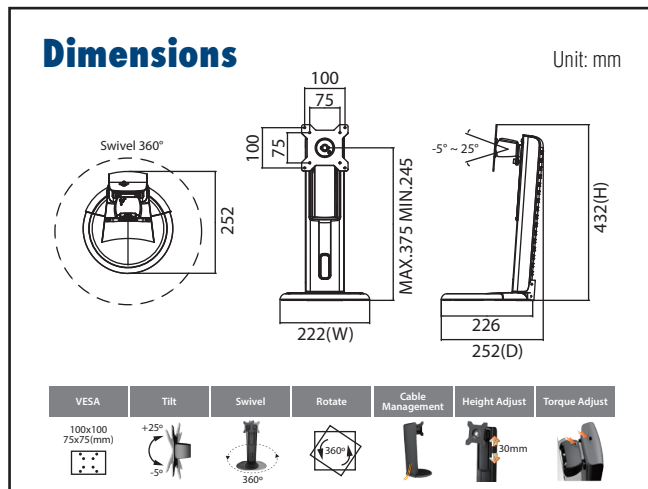

Ordering Information

Part No.	Color	Product Description
ARES-2421R-HA74100	White	Table Stand, support ≤ 27", 2 - 8 kg, 75 x 75 / 100 x 100 mm