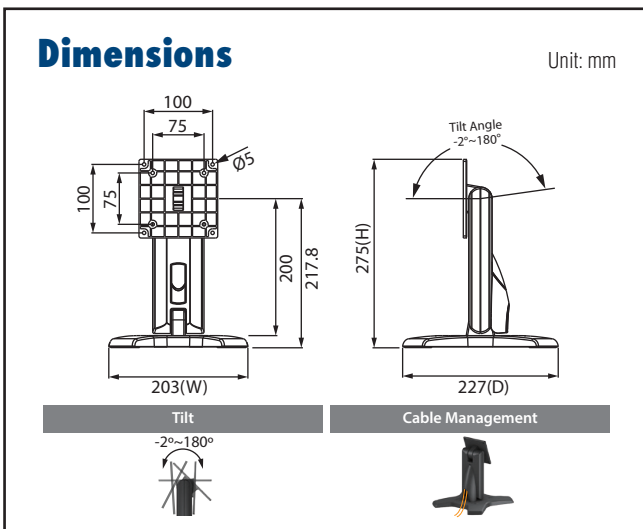

ARES-2423X

VESA 100x100 mm/ 75x75 mm **MAX** ~13 kg Color Options:

Specifications

Net Weight	1.40 kg (3.09lbs)	
Dimension (W x H x D)	203 x 225 x 227 mm (7.99" x 8.86" x 8.94")	
Screw Type	M4	
Material	Steel/Aluminum/Plastic	
Hinge Module	Swivel	N/A
	Tilt	-2° (down) ~ +180° (up)
Display Support	Mounting Pattern	100x100 / 75x75 mm
	Display Type	Single Monitor
	Panel Size Support	≤ 17"
	Support Max. Weight	13kg(28.7lbs)
Cable Management	Yes	

ARES-2 Series

Adjustable desk stands for industrial applications

ARES-2424X

Specifications

Net Weight	1.54 Kg (3.40 lbs)	
Dimension (W x H x D)	203 x 275 x 227mm (8" x 10.83" x 8.94")	
Screw Type	M4	
Material	Steel/Aluminum Alloy/Plastic	
Hinge Module	Swivel	N/A
	Tilt	-2° (down) ~ +180° (up)
Display Support	Mounting Pattern	100x100 / 75x75 mm
	Display Type	Single Monitor
	Panel Size Support	≤ 21.5"
Support Max. Weight	15kg (33.07 lbs)	
Cable Management	Yes	

ARES-2425X

Specifications

Net Weight	2.14 Kg (4.72 lbs)	
Dimension (W x H x D)	241 x 340 x 280 mm (9.49" x 13.39" x 11.02")	
Screw Type	M4	
Material	Steel/Aluminum Alloy/Plastic	
Hinge Module	Swivel	N/A
	Tilt	-2° (down) ~ +180° (up)
Display Support	Mounting Pattern	100x100 / 75x75 mm
	Display Type	Single Monitor
	Panel Size Support	≤ 27"
Support Max. Weight	20kg (44.09lbs)	
Cable Management	Yes	

ARES-2 Series

Adjustable desk stands for industrial applications

ARES-2423R

ARES-2421R

Specifications

Net Weight	3.12 Kg (6.88lbs)	
Dimension (W x H x D)	222 x 432 x 252 mm (8.74" x 17.01" x 9.92")	
Screw Type	M4	
Material	Steel/Plastic/Aluminum	
Hinge Module	Swivel (Hinge)	360°
	Tilt (Hinge)	-5° ~ +25°
	Pivot	360°
	User Torque Adjust	Available
Display Support	Mounting Pattern	100x100 / 75x75 mm
	Display Type	Single Monitor
	Panel Size Support	≤ 27"
	Thickness	≤ 8.5cm
	Support Weight (Range)	6-12Kg (13.23-26.46 lbs)
Height Adjust	Curved panel support weight (range)	≤ 5.5Kg (12.13lbs)
	Height Adjustment Range	130mm (5.12")
Cable Management	Tension Torque Adjust	Yes
		Yes