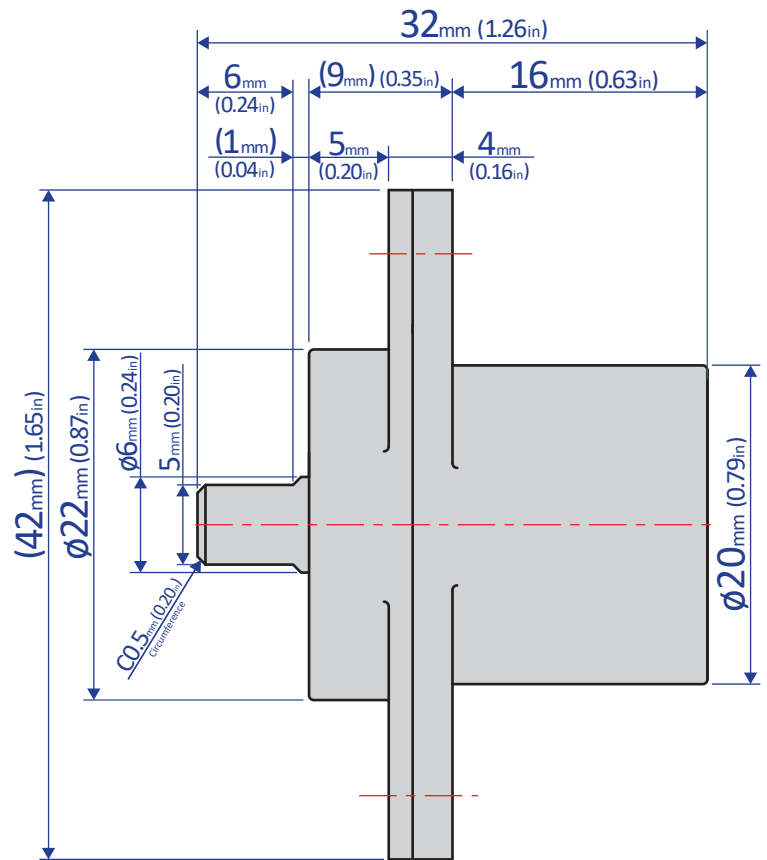

FYN-M1-L Series

VANE DAMPER – FIXED

Bansbach
easylift[®]