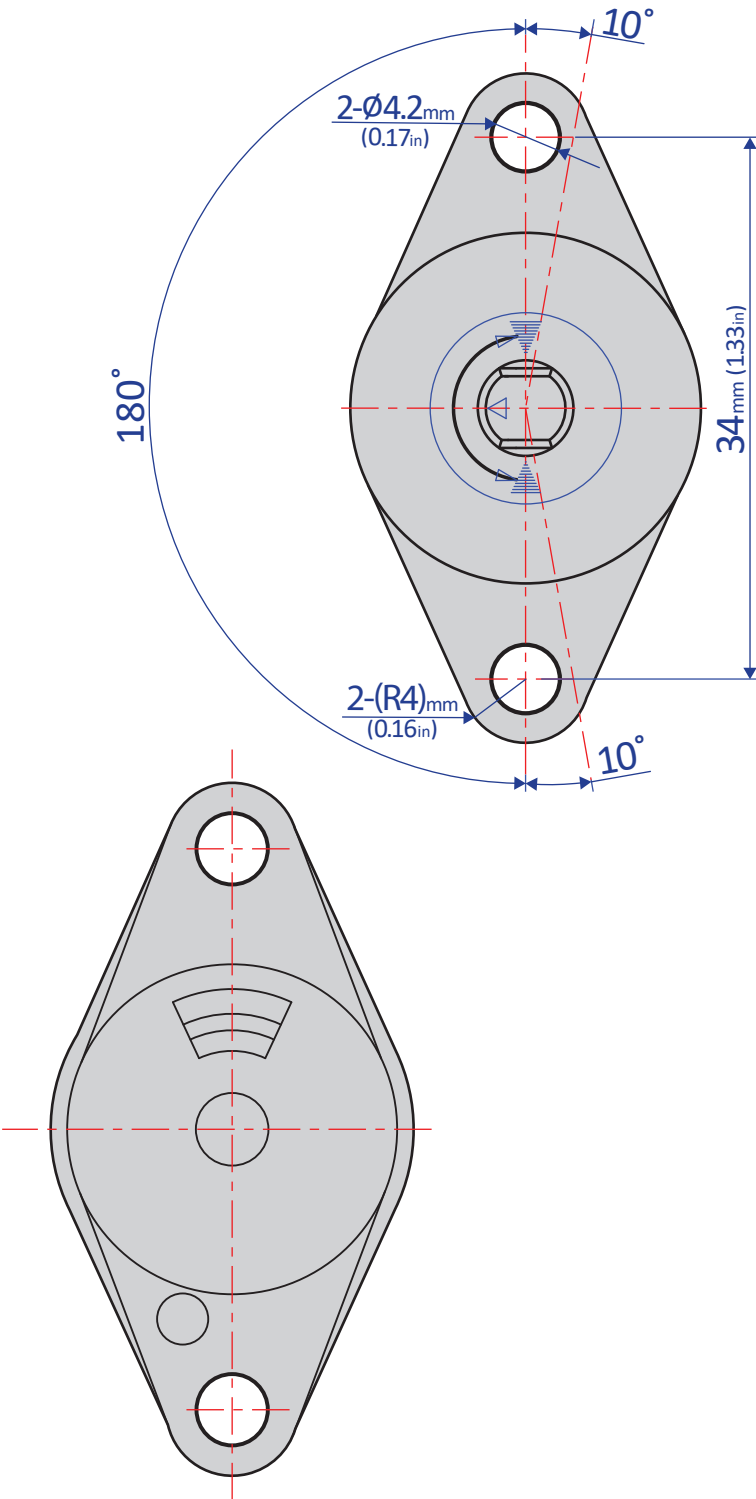

FYN-M1-L Series

VANE DAMPER – FIXED

Bansbach
easylift[®]