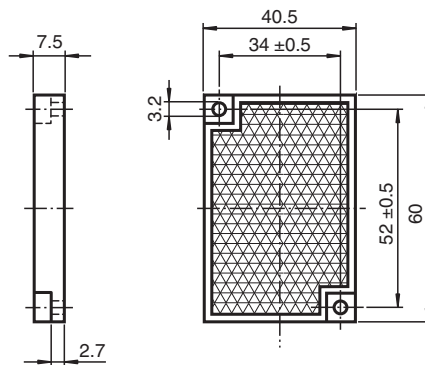

# Reflector REF-H60

- Mounting holes for simple installation

Reflector, rectangular 40.5 mm x 60 mm, mounting holes

## Dimensions

### Mechanical specifications

Material PMMA/ABS

Dimensions 60 mm x 40.5 mm x 7.5 mm

Mounting mounting holes

Release date: 2020-03-23 Date of issue: 2020-06-29 Filename: 113947\_eng.pdf

Refer to "General Notes Relating to Pepperl+Fuchs Product Information".