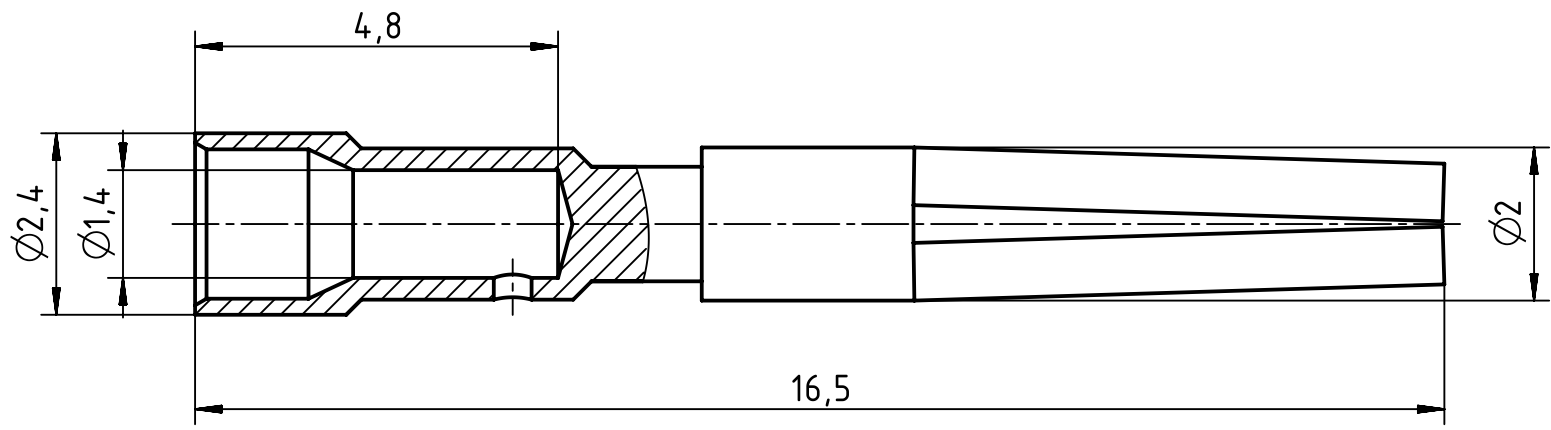

A

B

C

D

wire gauge: 0,56-1,00mm<sup>2</sup>, AWG 20-17  
stripping length: 4mm

Coating gold plated	A=	mm <sup>2</sup>	V=	mm <sup>3</sup>	m=	g	Mat.
	All Dimensions in mm Original Size DIN A4		Scale 10:1	Free size tol.			Ref.
	All rights reserved Department EL PD		Created by DYCKC	Inspected by GRUBES	Standardisation TIEMANNA	Date 2019-07-19	State Final Release
HARTING Electric GmbH & Co. KG D-32339 Espelkamp			Title M23 female-c 1,5mm (0,56-1,00mm <sup>2</sup> ) Au			Doc-Key / ECM-Nr. 100709364/UGD/000/B 500000154987	
			Type TB	Number 09 15 100 6212			Rev. B Page 1/1