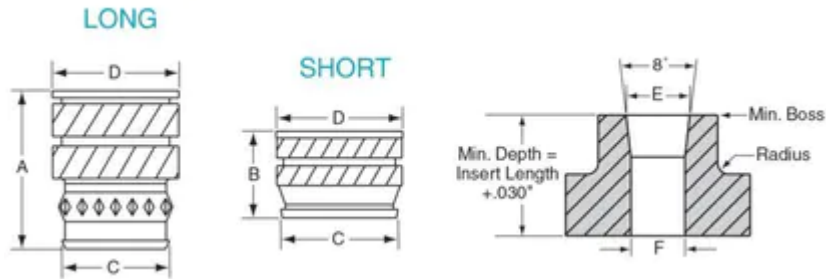

# 3824X375H-SS

B	0.375 in
Boss Size	1.08 in
Brand	RAF
C	0.532 in
D	0.563 in
F	0.523 in
Finish	None
Length E	0.54 in
Material	Stainless Steel
Series	H
Thread Size	3/8-24