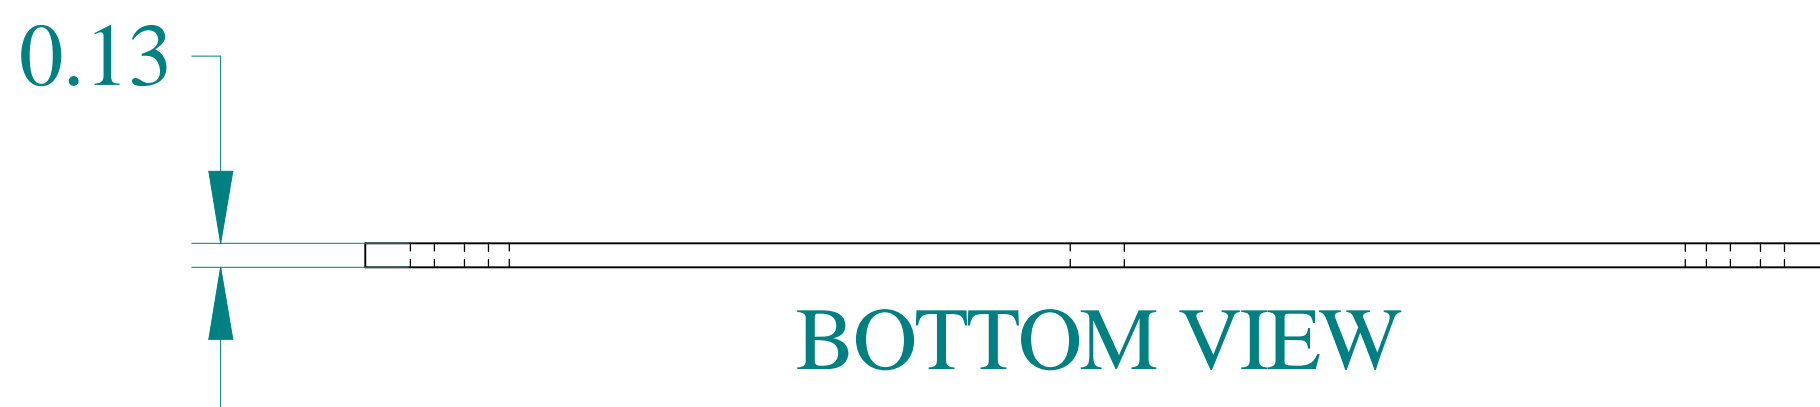

TOP VIEW

FRONT VIEW

SIDE VIEW

BACK VIEW

ISOMETRIC VIEWS

BOTTOM VIEW

Data subject to change without notice.

Part #: 1487DK