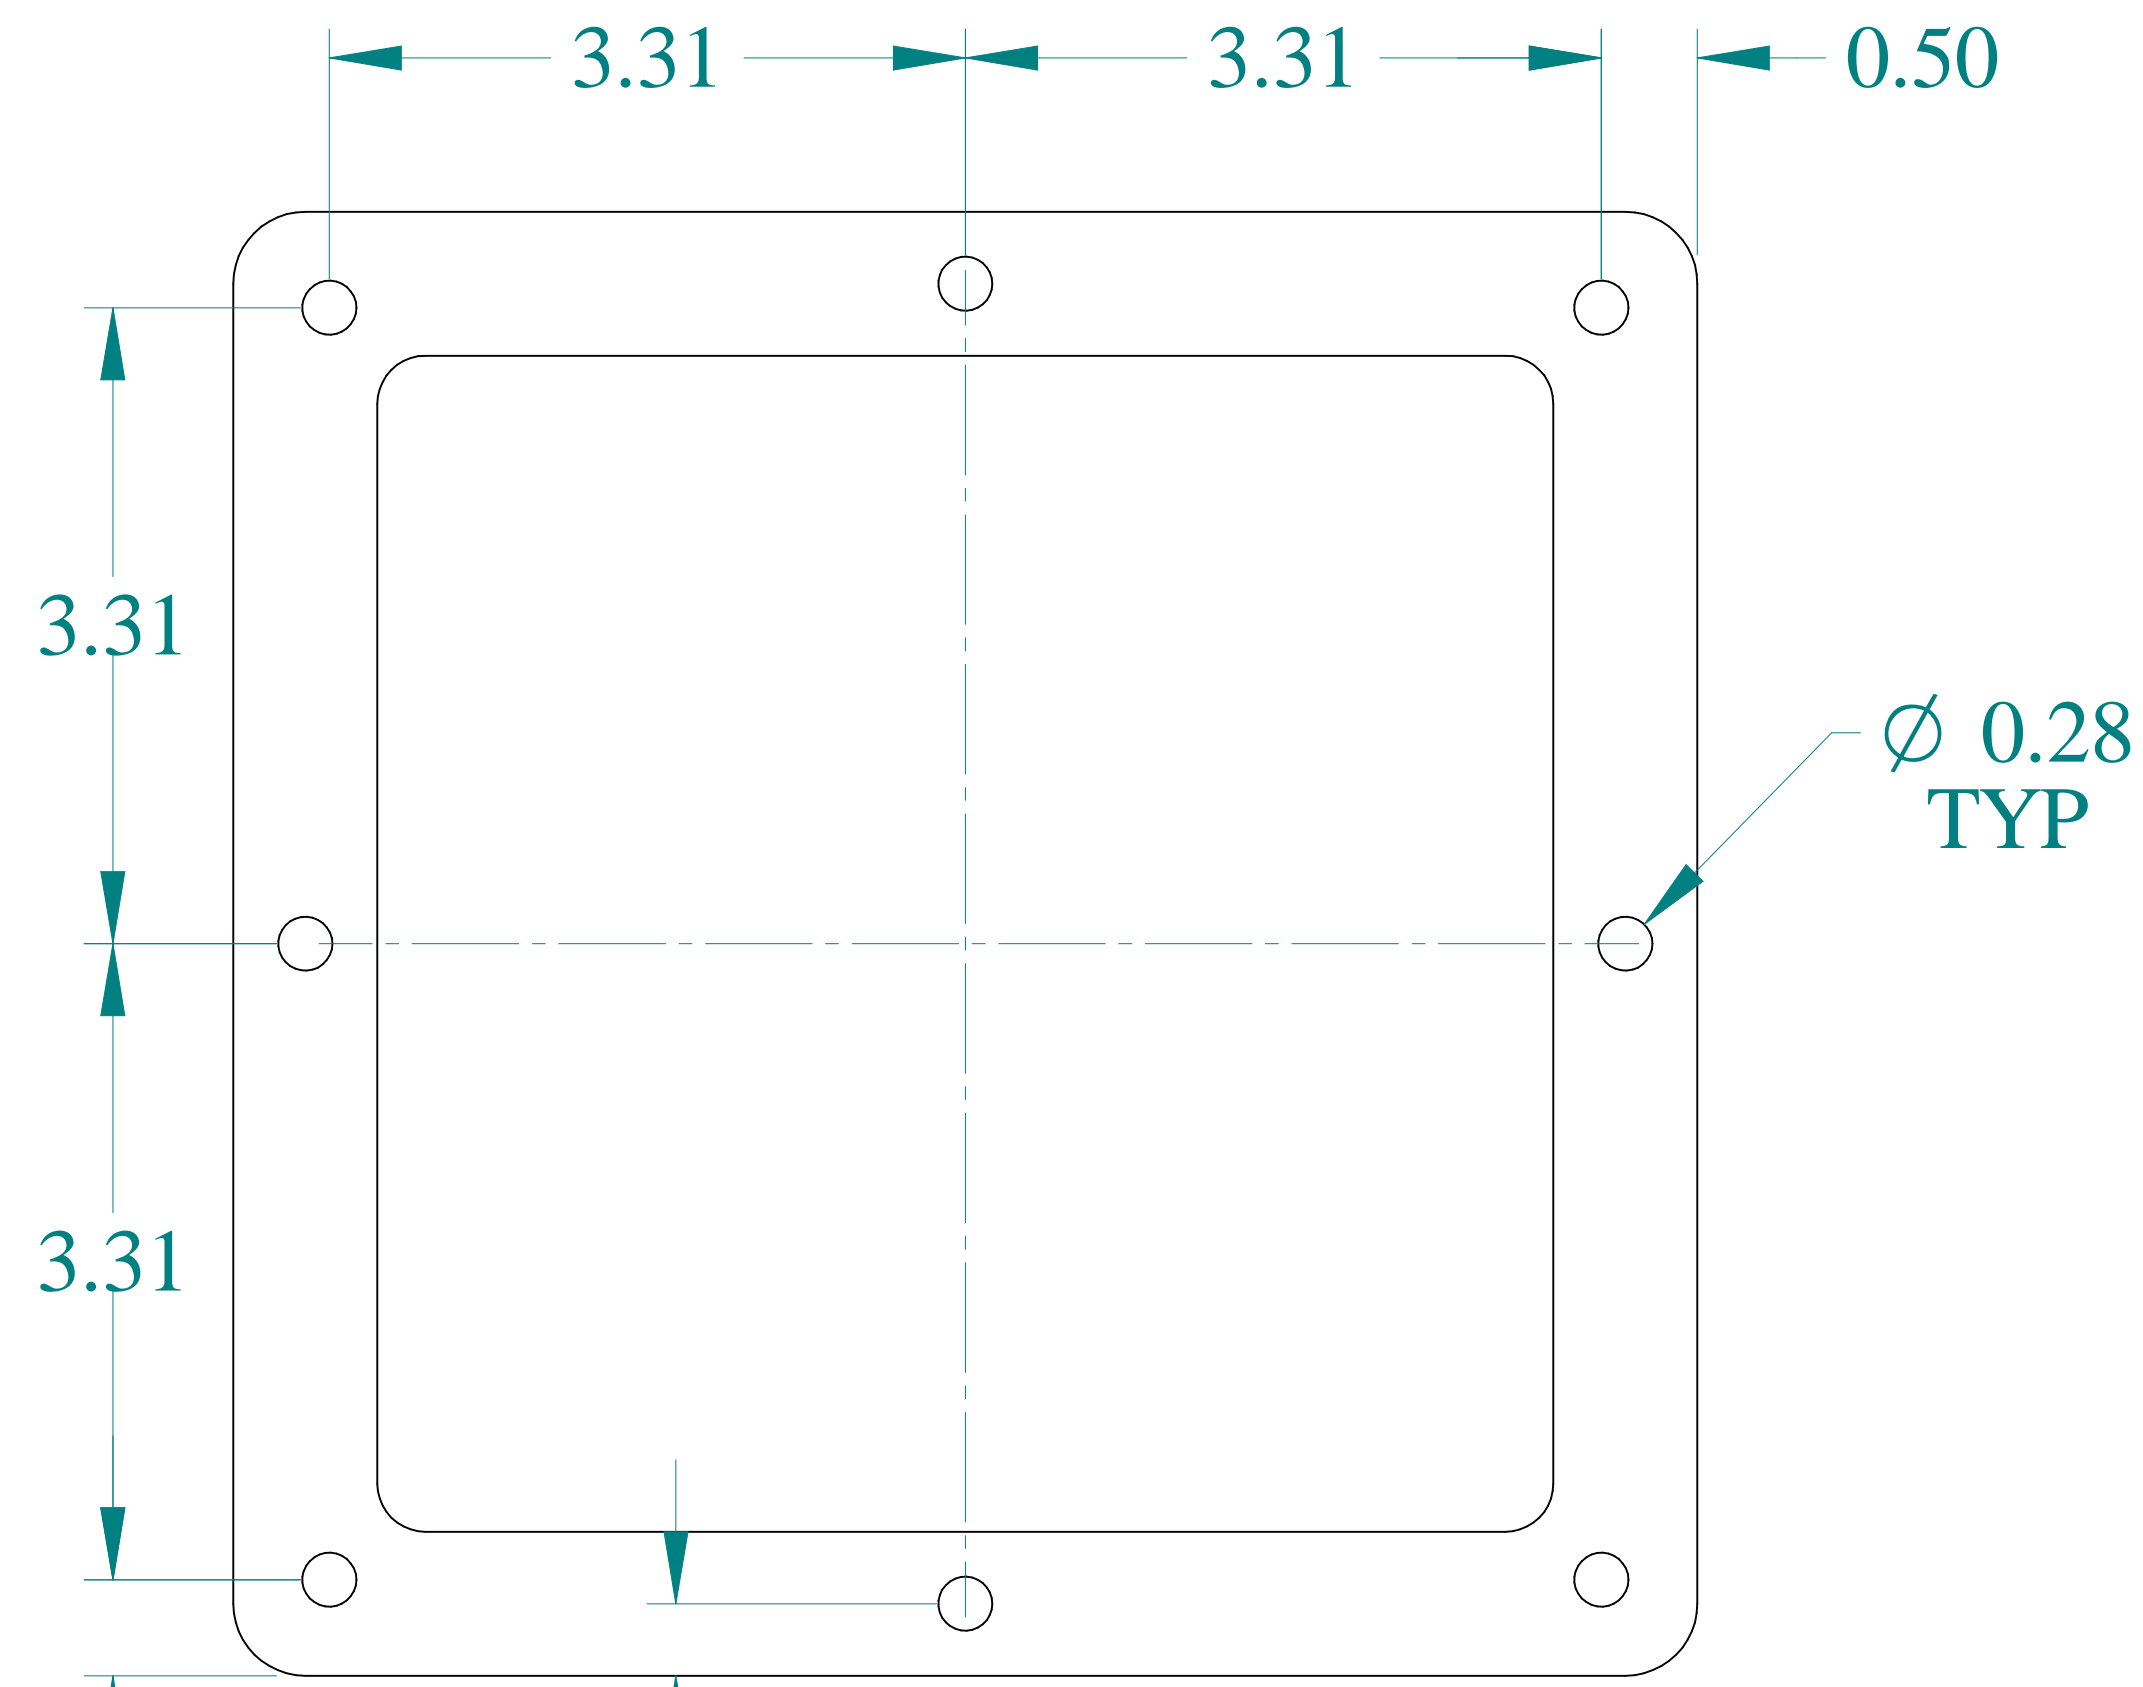

TOP VIEW

FRONT VIEW

SIDE VIEW

BACK VIEW

ISOMETRIC VIEWS

BOTTOM VIEW

Data subject to change without notice.

Part #: 1487DK