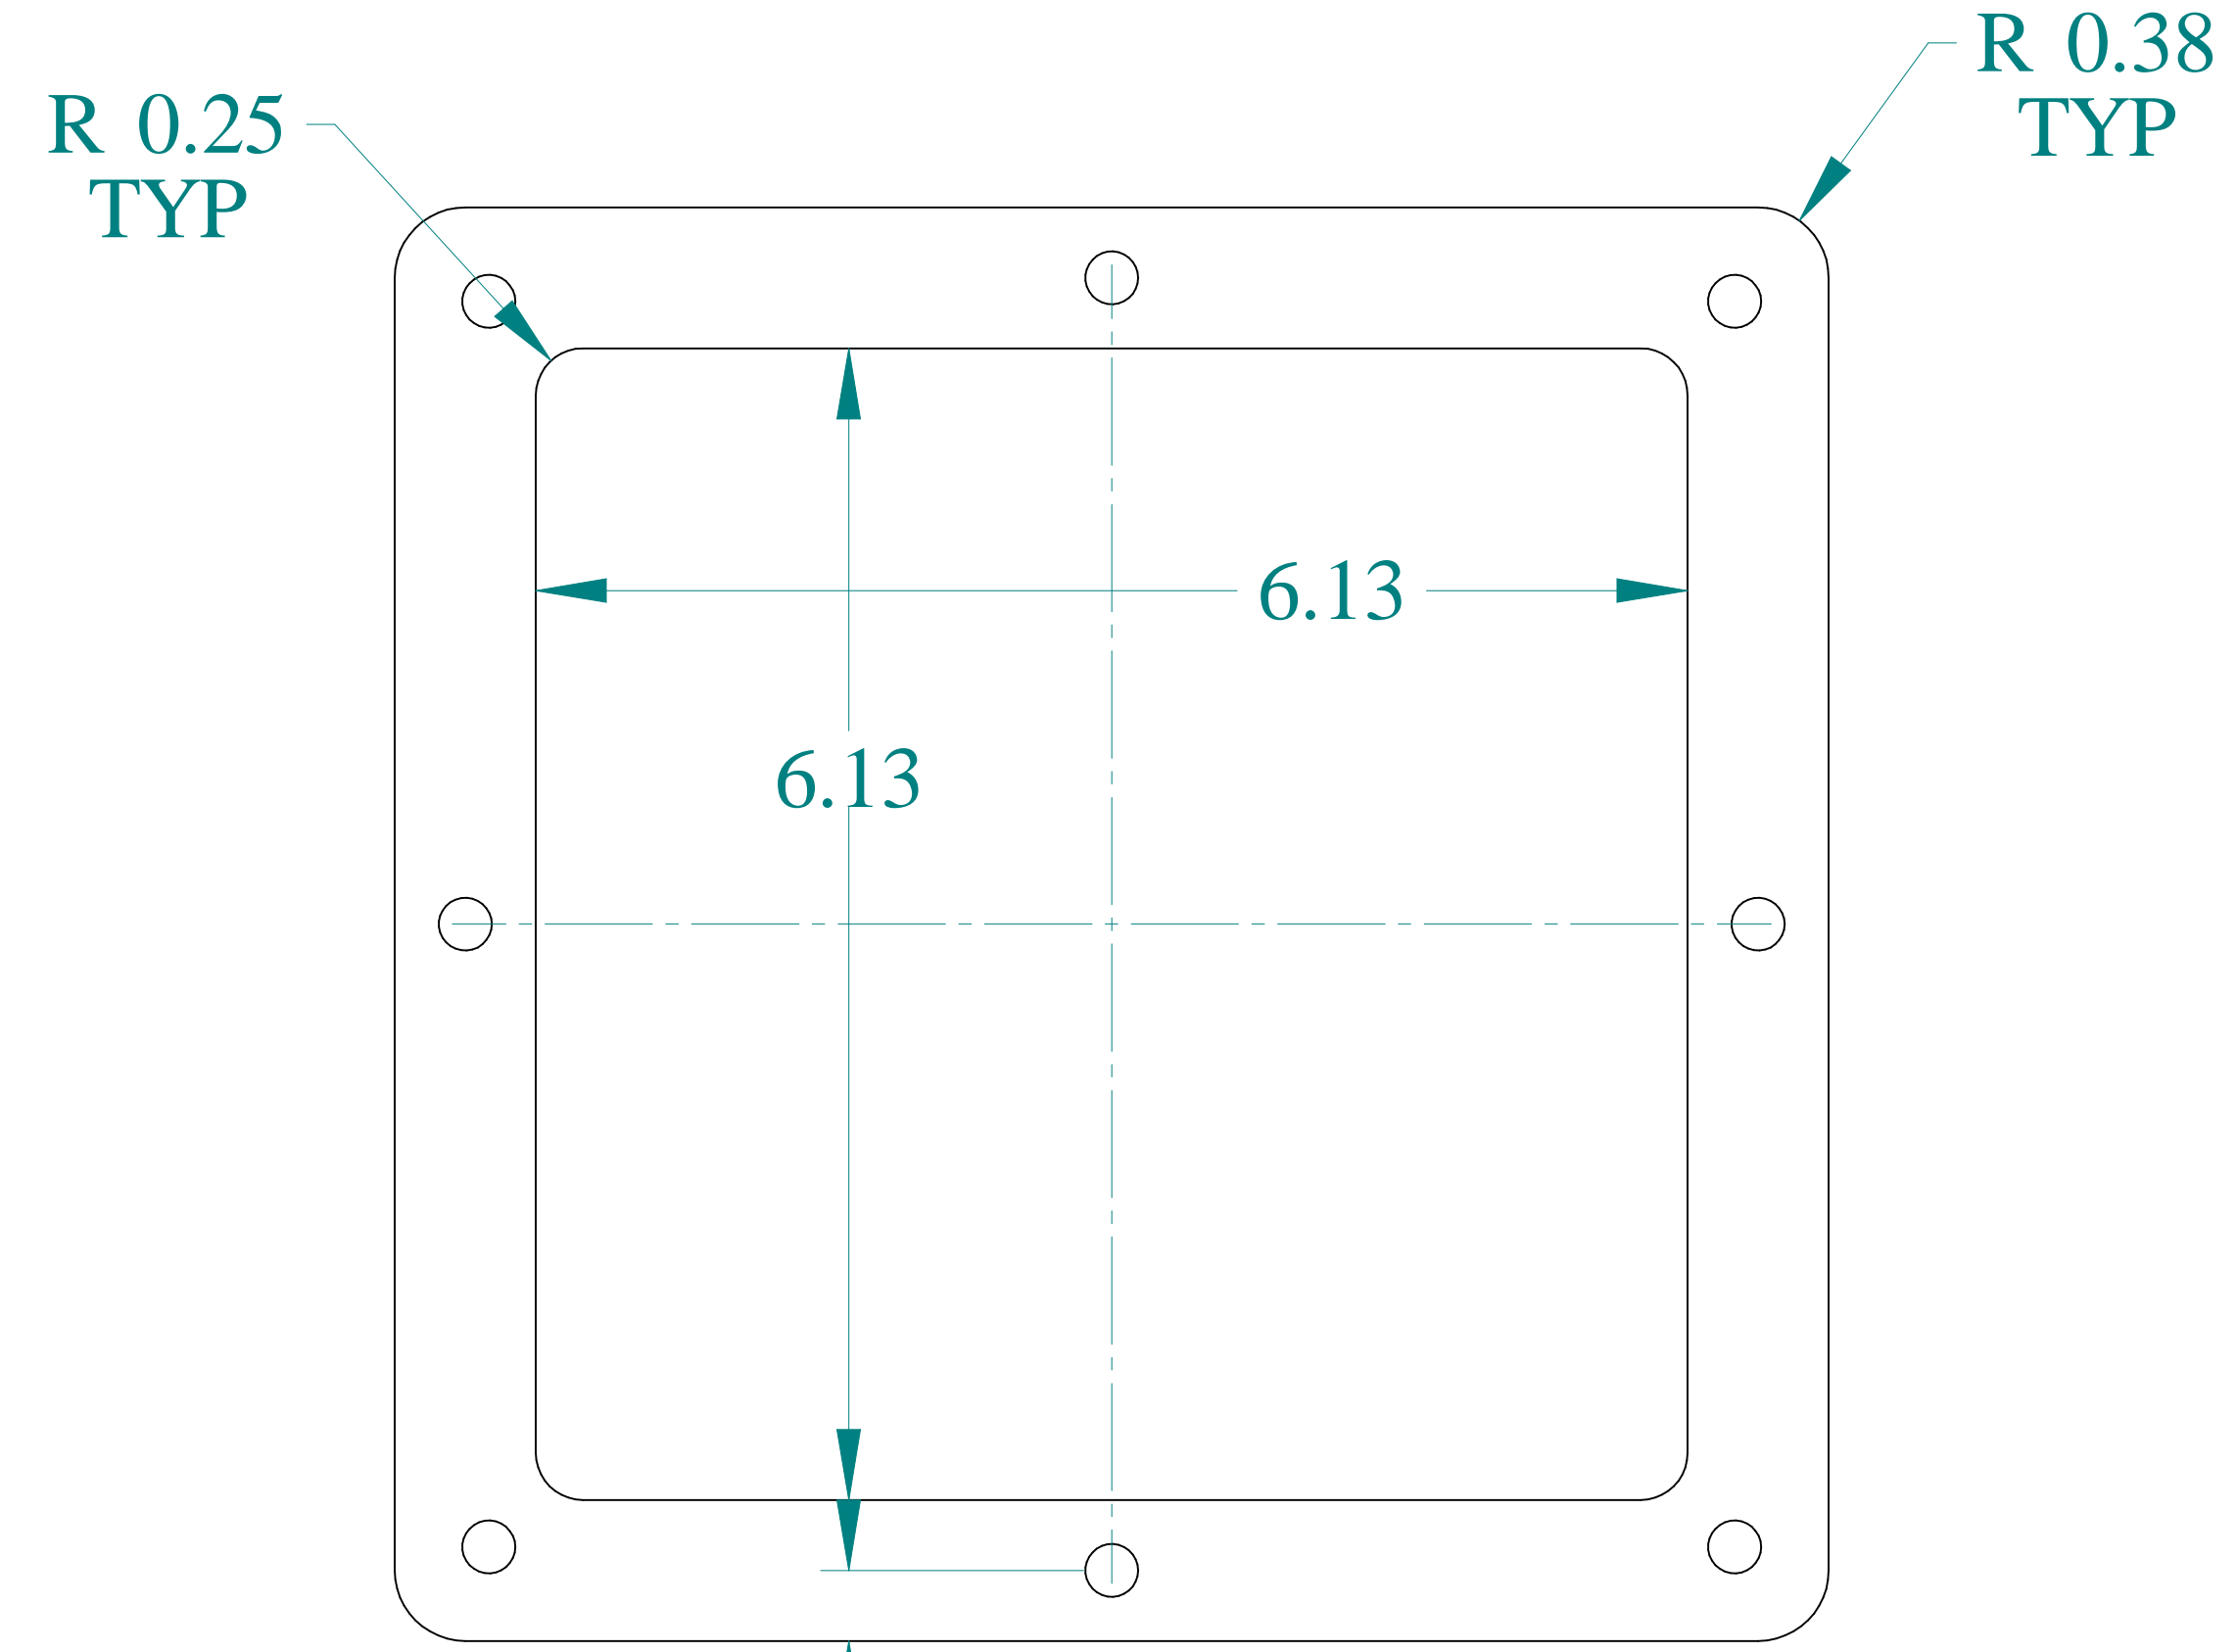

TOP VIEW

FRONT VIEW

SIDE VIEW

BACK VIEW

ISOMETRIC VIEWS

BOTTOM VIEW

Data subject to change without notice.

Part #: 1487DK