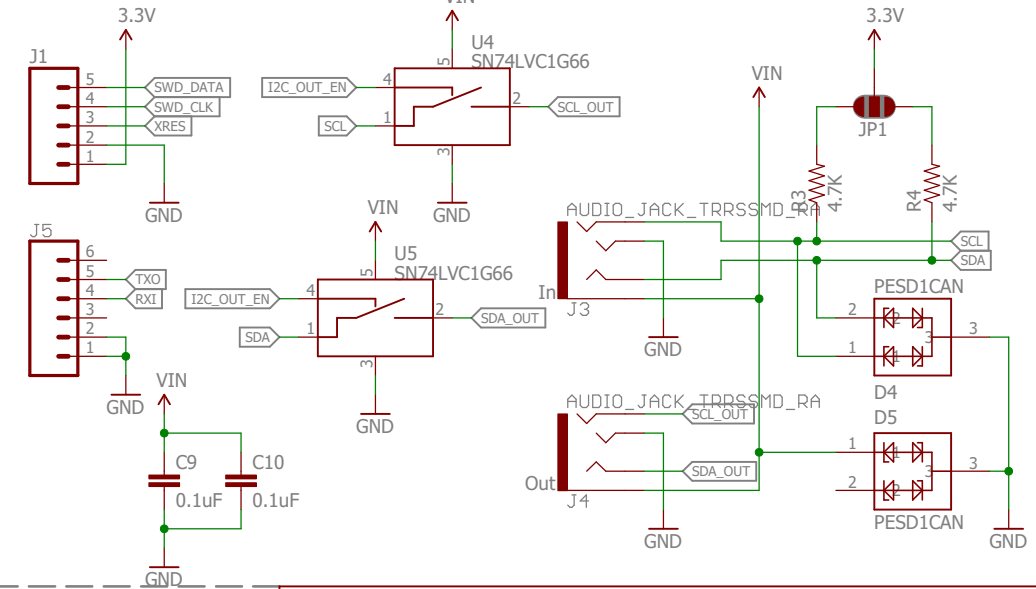

MCU

Connectors

Power Supply
Accelerometer

Released under the Creative Commons Attribution Share-Alike 4.0 License
<https://creativecommons.org/licenses/by-sa/4.0/>

TITLE: Spectacle_Inertia_Board

Design by: Mike Hord