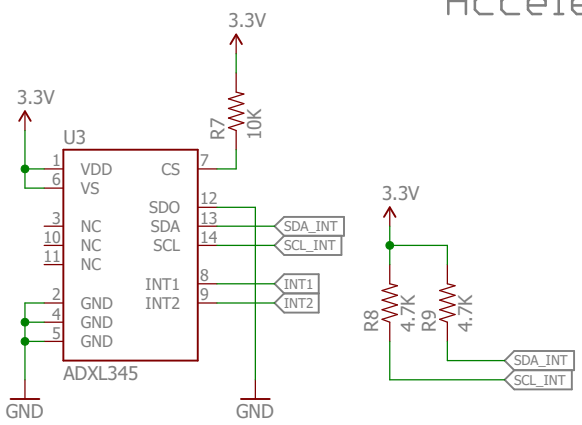

MCU

Connectors

Power Supply
Accelerometer

Released under the Creative Commons Attribution Share-Alike 4.0 License
<https://creativecommons.org/licenses/by-sa/4.0/>

TITLE: Spectacle_Inertia_Board

Design by: Mike Hord