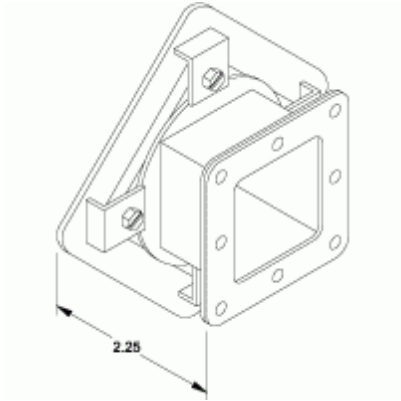

Quality Products. Service Excellence.

Swivel Nipple *1487V Series*

Box Entry Swivel Nipple Part No.	Standard Swivel Nipple Part No.	Size
1487BV1	1487BV2	2.5 x 2.5
1487CV1	1487CV2	4 x 4
1487DV1	1487DV2	6 x 6
1487EV1	1487EV2	8 x 8

Tags: nipple, swivel nipple, adjustable, wireway, 1487

Data subject to change without notice

© 2023. Hammond Manufacturing Ltd. All rights reserved.