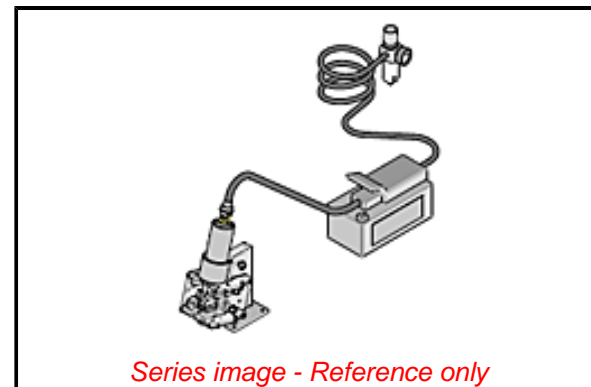

PLEASE CHECK WWW.MOLEX.COM FOR LATEST PART INFORMATION

Part Number: [0192860117](#)
Status: **Active**
Overview: [Application Tooling](#)
Description: Manual Putt Pump Hydraulic System, Die set required

Documents:

[RoHS Certificate of Compliance (PDF)](#)

General

Product Family	Application Tooling
Series	207125
Comments	Type: HYD PRESS, Type: HYD PRESS
Function	Crimp
Geographic Area	Global
Level of Automation	Manual
More Detailed Tech Information	applicationtooling@molex.com
Overview	Application Tooling
Product Name	N/A
Tool Type	Hydraulic Press
UPC	756054217009
Warranty Disclaimer	CAUTION: Molex tooling crimp specifications are valid only when used with Molex terminals and tooling manufactured by Molex and sold by Molex or authorized distributors ("Molex Tooling"). When using tooling other than Molex Tooling with Molex specific connector systems listed in our ATS documents, the Molex tooling qualification does not apply and the responsibility for full qualification of the connector system is that of the customer. Molex accepts no liability for connector performance or tooling support where tooling other than Molex Tooling is used or where Molex Tooling is modified.

Material Info

Engineering Number PPHLS-CS

Reference - Drawing Numbers

Application Tooling Documents TM-192860117

Series image - Reference only

EU ELV

Not Relevant

EU RoHS

Not Relevant

REACH SVHC

Not Relevant

Halogen-Free

Status

Not Relevant

For more information, please visit [Contact US](#)

China ROHS

Not Relevant

ELV

Not Relevant

RoHS Phthalates

Not Relevant

Search Parts in this Series

[207125 Series](#)

Use With

[192860041](#) (6-foot hose), [192860049](#) Filter Regulator with Gauge

Application Tooling

FAQ

Description	Product #
NylaKrimp Funnel Entry Ring Tongue Terminal for 8 AWG Wire, Stud Size 8 (M4)	190670003
NylaKrimp Funnel Entry Ring Tongue Terminal for 8 AWG Wire, Stud Size 10 (M5)	190670006
NylaKrimp Funnel Entry Ring Tongue Terminal for 8 AWG Wire, Stud Size 1/4" (M6)	190670008
NylaKrimp Funnel Entry Ring Tongue Terminal for 8 AWG	190670016