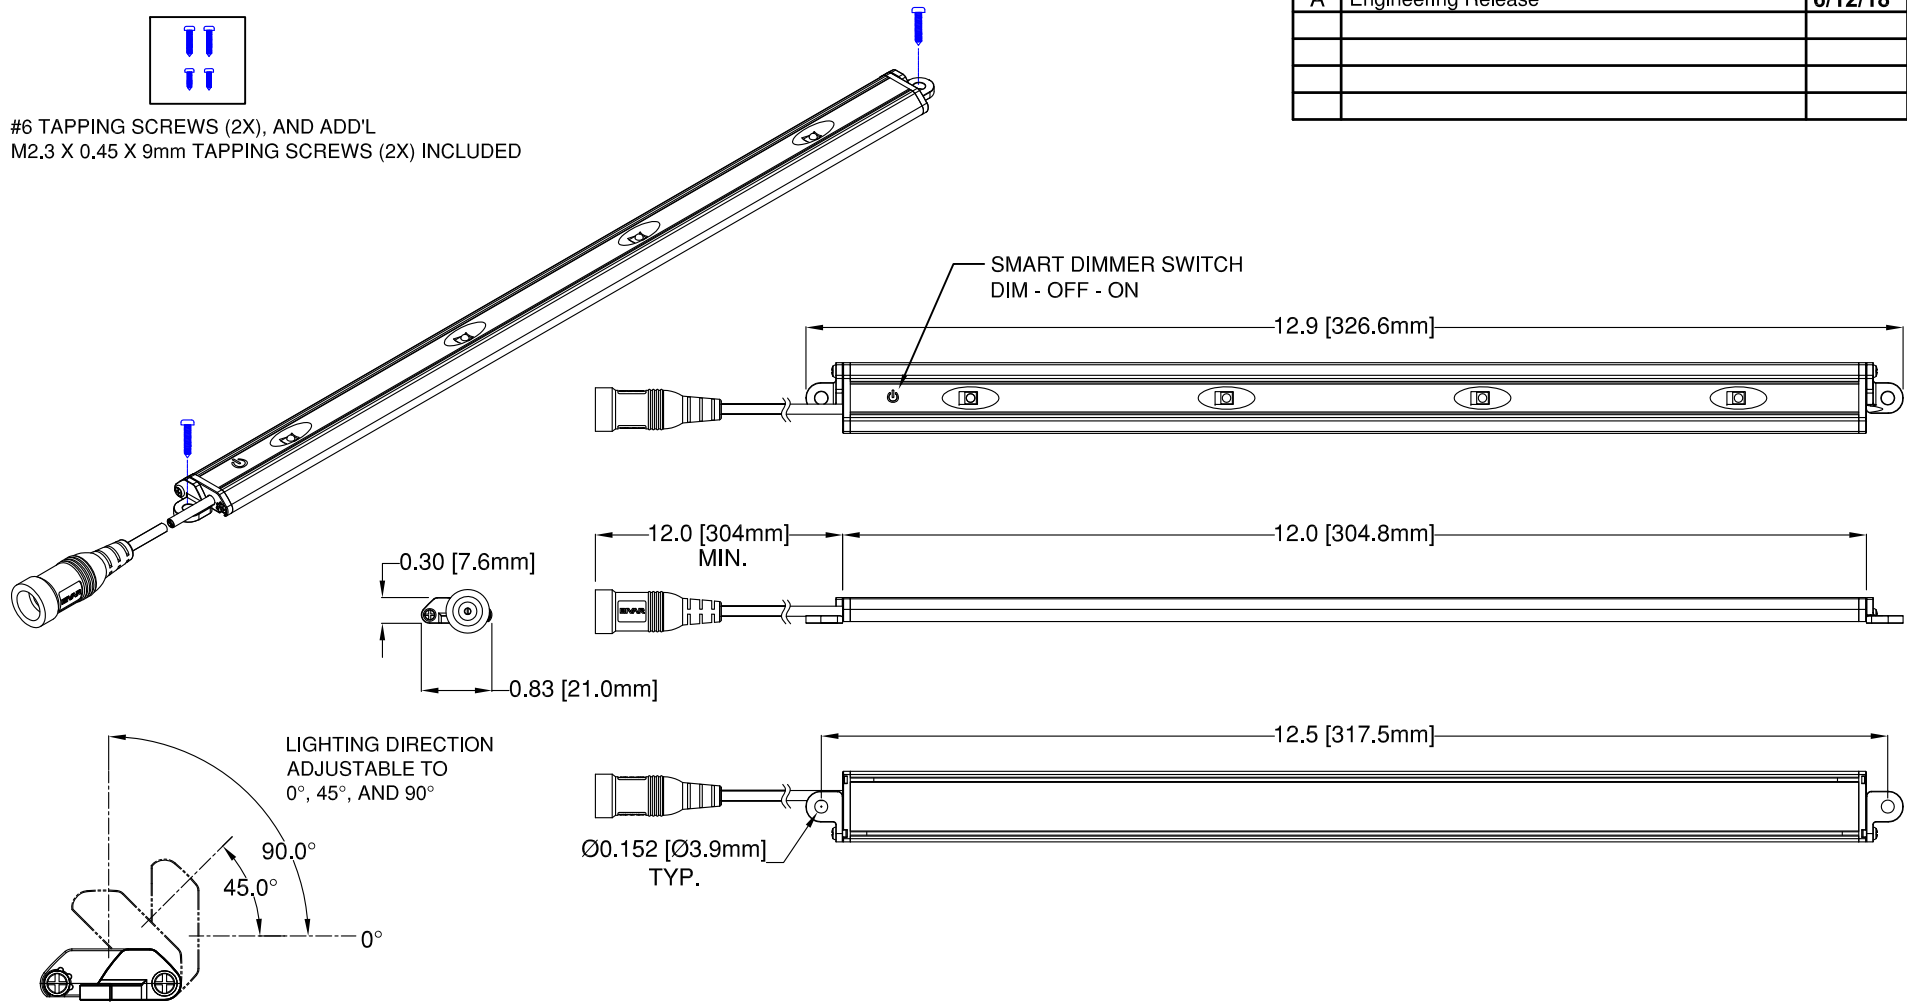

#6 TAPPING SCREWS (2X), AND ADD'L
M2.3 X 0.45 X 9mm TAPPING SCREWS (2X) INCLUDED

REV.	DESCRIPTION	DATE	APPROVED
A	Engineering Release	6/12/18	G.O.

1. Power Input: 24VDC, Constant Voltage
2. Power Consumption: 5.0 Watts
3. White Color Temperature: 6500K Cool White
4. Output Projection: 120° FWHM
5. Luminous Output: 390 Lumens (155 Lumens when Dimmed)
6. Housing Color: Black
7. Operating Temperature: 0C ~ +40C
8. For Use in Dry Locations Only
9. Pre-set to "ON" When Initially Powered

Mating Connector:
5.5 x 2.1 x 11mm DC Plug

STANDARD TOLERANCE (UNLESS OTHERWISE SPECIFIED)		BIVAR® 4 THOMAS, IRVINE, CA. 92618 TEL: (949) 951-8808 FAX: (949) 951-3974	
DECIMALS	ANGULAR	TITLE: BC5000 SERIES LIGHTING COOLWHITE	
.X ±.1	X° ± 1°	DESIGNED: TD. NGUYEN	DATE: 6/11/18
.XX ±.02		REVISION: N/A	DATE: N/A
.XXX ±.010		CHECKED: K. BARON	DATE: 6/12/18
		PART NO: BC5000-C-S	REVISION: A
		CAGE CODE: 32559	
		SCALE: NONE	SHEET # 1 OF 1
CAD GENERATED DOCUMENT, DO NOT MEASURE DRAWING			