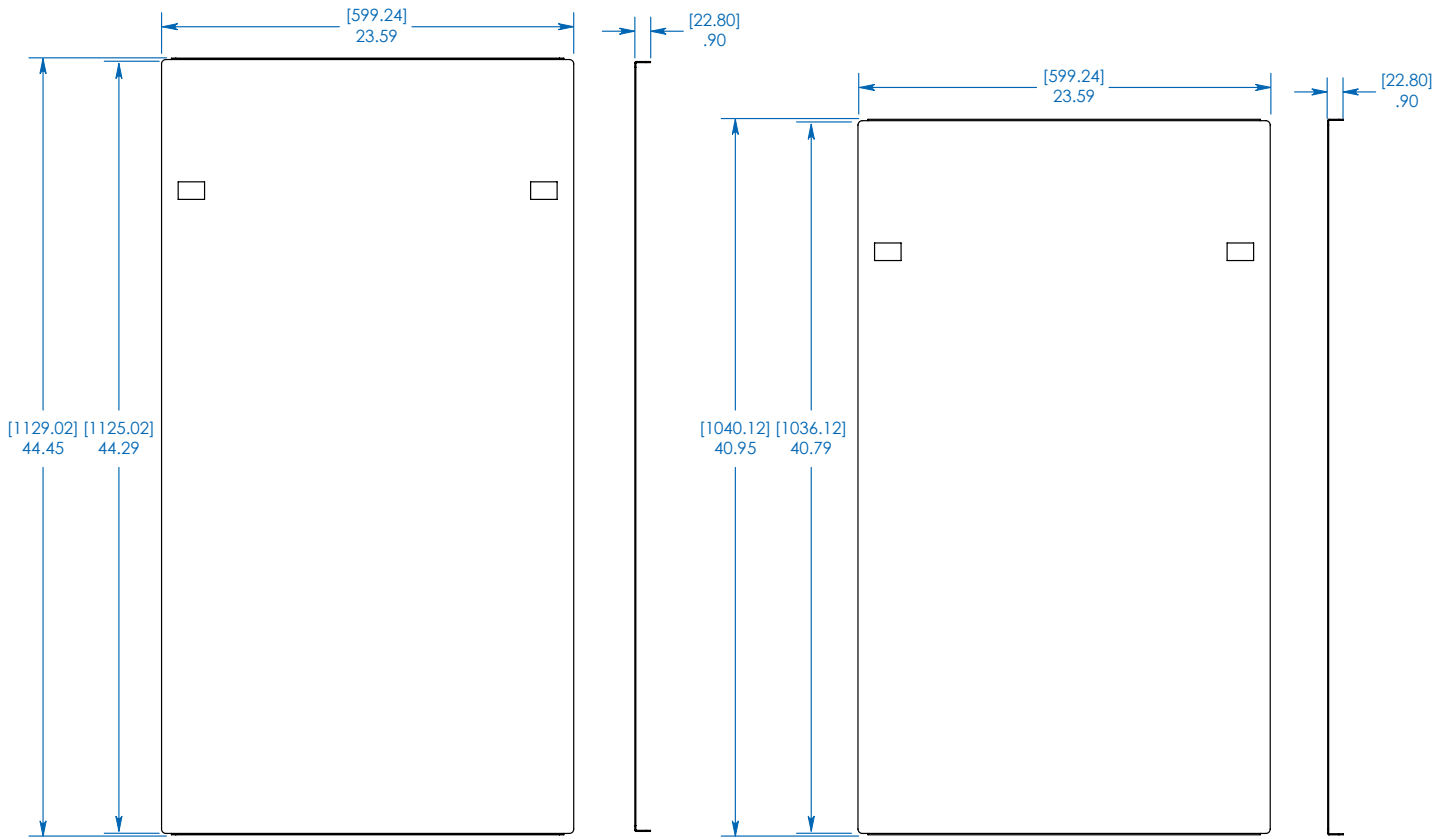

MODEL:

SR50SIDE4PHD

50U SmartRack® Heavy-Duty Open Frame Side Panels with Latches

- A** 26U Panel
- B** 24U Panel
- C** Latches

- Two side panels for Tripp Lite's SR4POST50HD Open Frame rack
- Installs on open frame racks at ends of a row to deliver a clean, professional look

SEE NEXT PAGE FOR DETAILED UNIT MEASUREMENTS

Specifications

Model	SR50SIDE4PHD
Shipping Dimensions (H x W x D)	44.9 x 27.2 x 4.3 in. / 1140 x 691 x 109 mm
Shipping Weight	46 lb. / 21 kg

1111 W. 35th Street
Chicago, IL 60609 USA
773.869.1234
www.tripplite.com

26U FRONT VIEW

24U SIDE VIEW

24U FRONT VIEW

24U SIDE VIEW

26U TOP VIEW

24U TOP VIEW

26U BOTTOM VIEW

24U BOTTOM VIEW

MODEL:
SR50SIDE4PHD

1111 W. 35th Street
Chicago, IL 60609 USA
773.869.1234

www.tripplite.com

Dimensions: [mm] INCHES

Tripp Lite has a policy of continuous improvement. Specifications are subject to change without notice.