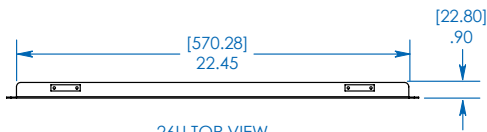

MODEL:

SR50SIDE4PHD

50U SmartRack® Heavy-Duty Open Frame Side Panels with Latches

- A** 26U Panel
- B** 24U Panel
- C** Latches

- Two side panels for Tripp Lite's SR4POST50HD Open Frame rack
- Installs on open frame racks at ends of a row to deliver a clean, professional look

SEE NEXT PAGE FOR DETAILED UNIT MEASUREMENTS

Specifications

Model	SR50SIDE4PHD
Shipping Dimensions (H x W x D)	44.9 x 27.2 x 4.3 in. / 1140 x 691 x 109 mm
Shipping Weight	46 lb. / 21 kg

1111 W. 35th Street
Chicago, IL 60609 USA
773.869.1234
www.tripplite.com

26U FRONT VIEW

24U SIDE VIEW

24U FRONT VIEW

24U SIDE VIEW

26U TOP VIEW

24U TOP VIEW

26U BOTTOM VIEW

24U BOTTOM VIEW

MODEL:
SR50SIDE4PHD

1111 W. 35th Street
Chicago, IL 60609 USA
773.869.1234

www.tripplite.com

Dimensions: [mm] INCHES

Tripp Lite has a policy of continuous improvement. Specifications are subject to change without notice.