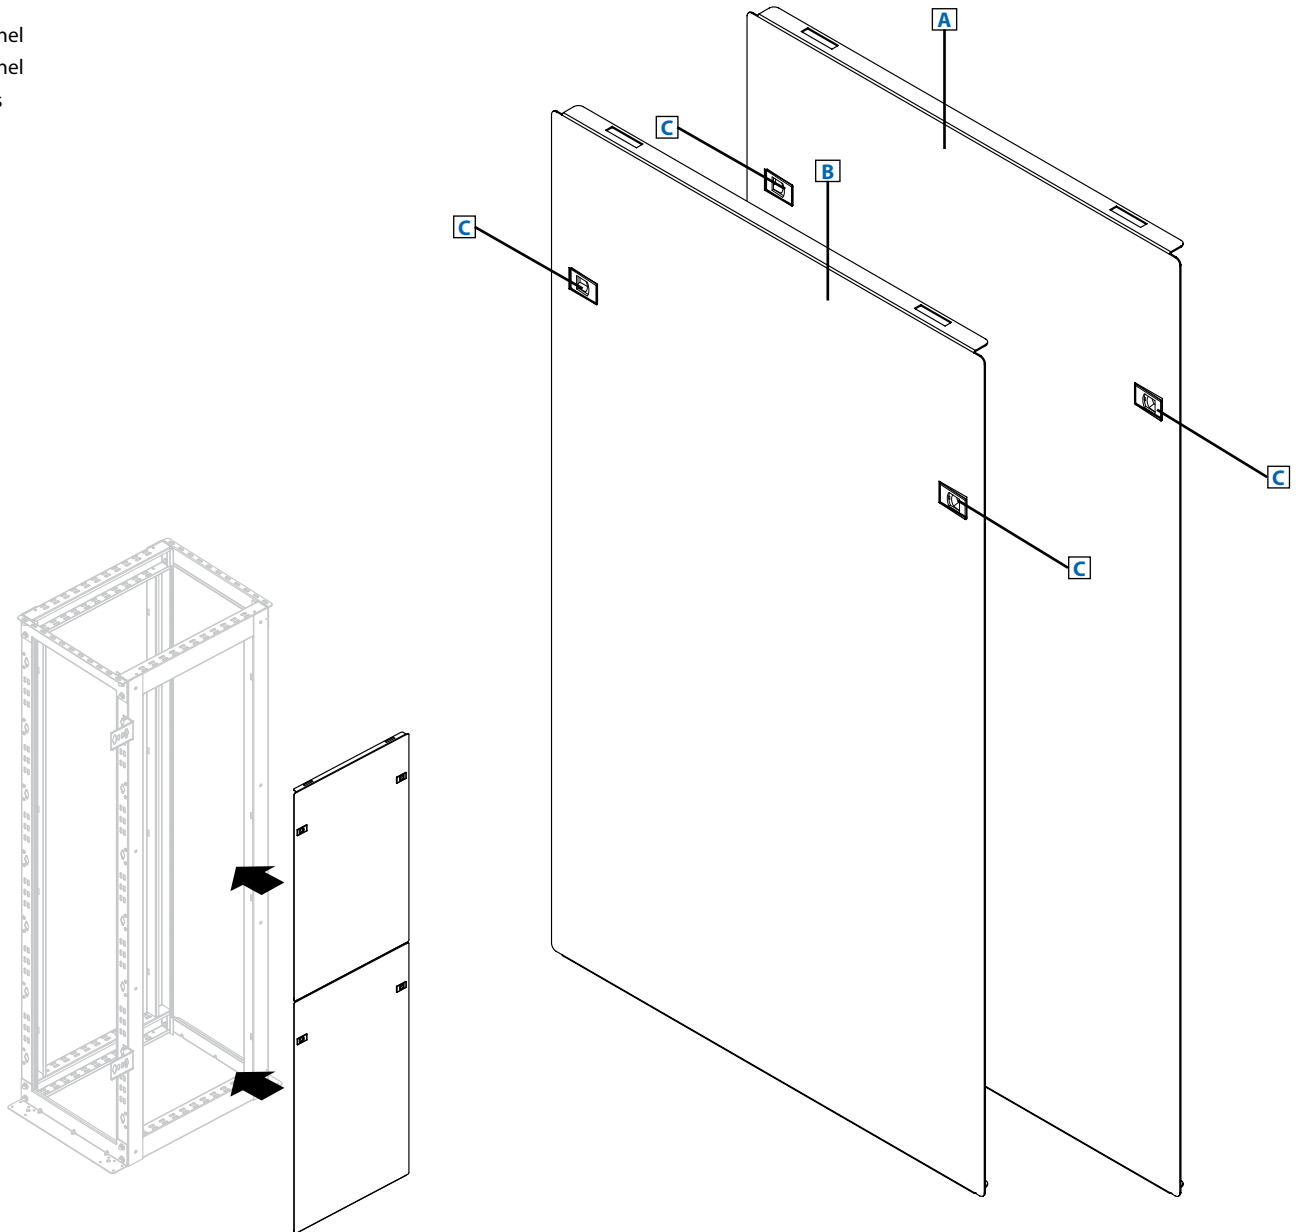

MODEL:

SR50SIDE4PHD

50U SmartRack® Heavy-Duty Open Frame Side Panels with Latches

- A** 26U Panel
- B** 24U Panel
- C** Latches

- Two side panels for Tripp Lite's SR4POST50HD Open Frame rack
- Installs on open frame racks at ends of a row to deliver a clean, professional look

SEE NEXT PAGE FOR DETAILED UNIT MEASUREMENTS

Specifications

Model	SR50SIDE4PHD
Shipping Dimensions (H x W x D)	44.9 x 27.2 x 4.3 in. / 1140 x 691 x 109 mm
Shipping Weight	46 lb. / 21 kg

1111 W. 35th Street
Chicago, IL 60609 USA
773.869.1234
www.tripplite.com

26U FRONT VIEW

24U SIDE VIEW

24U FRONT VIEW

24U SIDE VIEW

26U TOP VIEW

24U TOP VIEW

26U BOTTOM VIEW

24U BOTTOM VIEW

MODEL:
SR50SIDE4PHD

1111 W. 35th Street
Chicago, IL 60609 USA
773.869.1234

www.tripplite.com

Dimensions: [mm] INCHES

Tripp Lite has a policy of continuous improvement. Specifications are subject to change without notice.