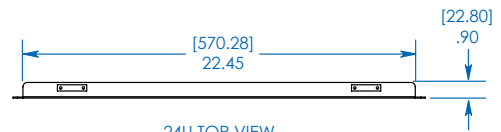

SEE NEXT PAGE FOR DETAILED UNIT MEASUREMENTS

Specifications

Model	SR50SIDE4PHD
Shipping Dimensions (H x W x D)	44.9 x 27.2 x 4.3 in. / 1140 x 691 x 109 mm
Shipping Weight	46 lb. / 21 kg

1111 W. 35th Street
Chicago, IL 60609 USA
773.869.1234
www.tripplite.com

26U FRONT VIEW

24U SIDE VIEW

24U FRONT VIEW

24U SIDE VIEW

26U TOP VIEW

24U TOP VIEW

26U BOTTOM VIEW

24U BOTTOM VIEW

MODEL:
SR50SIDE4PHD

1111 W. 35th Street
Chicago, IL 60609 USA
773.869.1234

www.tripplite.com

Dimensions: [mm] INCHES

Tripp Lite has a policy of continuous improvement. Specifications are subject to change without notice.