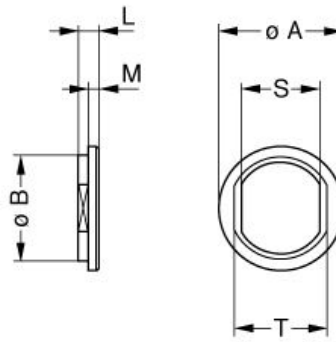

[Catalog](#)

TECHNICAL DETAILS

Mechanics

Shell Style/Model	GRA*: Insulating washer
Keying	No keying
Housing Material	Polyamide, blue
Weight	.06 g

Performance

Configuration
Insulator
Rated Current

Others

LEMO products and services are provided "as is". LEMO makes no warranties or representations with regard to LEMO product & services or use of them, express, implied or statutory, including for accuracy, completeness, or security. The user is fully responsible for his products and applications using LEMO components.

DRAWINGS

No keying

Dimensions

	A	B	L	M	S	T
mm.	10	8.8	1.8	1	6.4	8
in.	0,39	0,35	0,07	0,04	0,25	0,31

RECOMMENDED BY LEMO

Tools

Cables

121221			
131221			
151221			
161221			