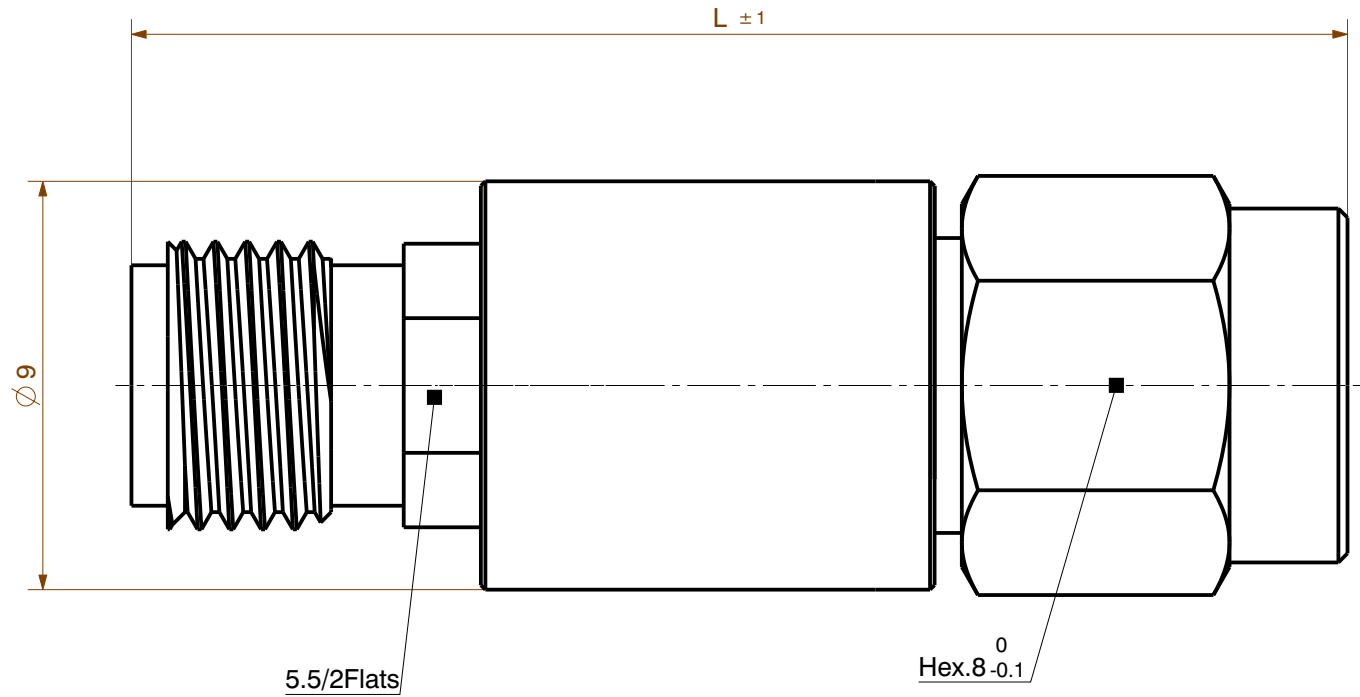

Types:
6601_SMA-50-1
6602_SMA-50-1
6603_SMA-50-1
6604_SMA-50-1
6605_SMA-50-1
6606_SMA-50-1
6607_SMA-50-1
6608_SMA-50-1
6609_SMA-50-1
6610_SMA-50-1
6615_SMA-50-1
6620_SMA-50-1
6630_SMA-50-1

0-10dB:L=24
 11-30dB:L=26.6
 40/50/60dB:L=30

Type:	⚠ All dimensions after treatment in millimeter (mm)		
Assembly drawing	Released date: 09.09.2022	alternative ID	3D-ID PRO-01161228 A Sheet: 1 / 1
HUBER+SUHNER	description Attenuator	ID DOU-01161229	Release A