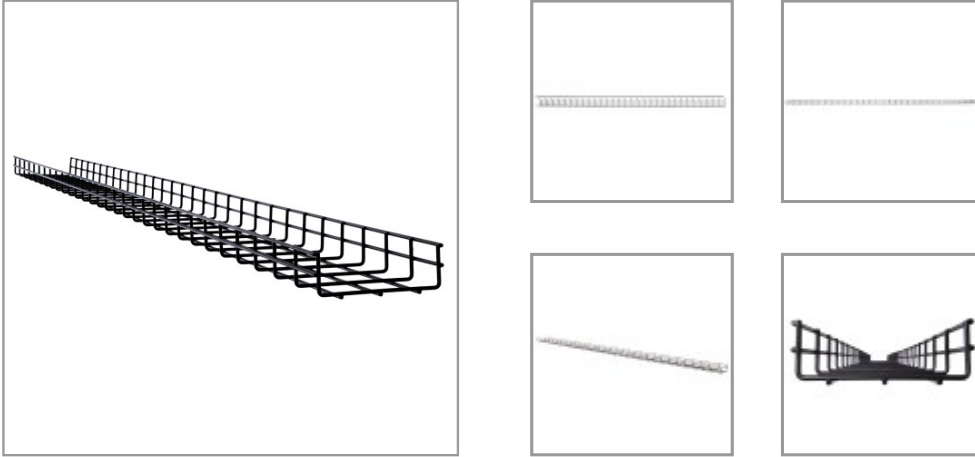

## Wire Mesh Cable Tray - 150 x 50 x 3000 mm (6 in. x 2 in. x 10 ft.) QTY: 10

MODEL NUMBER: SRWB6210STR

Provides wall-, floor- or ceiling-based copper cable routing, allowing organized category cable bundling within your data center.

### Features

**Eliminate Cable Stress by Organizing Copper Cabling Through Your Data Center** This SmartRack® Wire Mesh Cable Tray is easy to install along the wall, floor or ceiling of your data center. The SRWB6210STR is a straight section measuring 3000 millimeters long, but you can cut it with side-action bolt cutters to fit your custom specifications. It also measures 150 millimeters wide and 50 millimeters high to let you neatly bundle network and audio/video cables.

**Constructed from High-Strength Steel Wire Built to Last in Busy Environments** The black powder-coated wire is smooth and rounded, which not only protects cable installers and IT personnel from cutting their hands, but also prevents cables from fraying along sharp edges. The rounded wire also prohibits debris from building up on it in dusty network closets and industrial spaces. Large mesh openings allow you to route cables through the spaces if needed.

### Highlights

- (10) TEN total spans of wire basket
- Cuts cable clutter by routing bundles along the wall, floor or ceiling in your data center
- Smooth, rounded wire construction prevents cable fraying due to sharp ends
- Large mesh size allows convenient cable routing through the open spaces
- Ideal for organizing cable in data centers, network closets and industrial areas