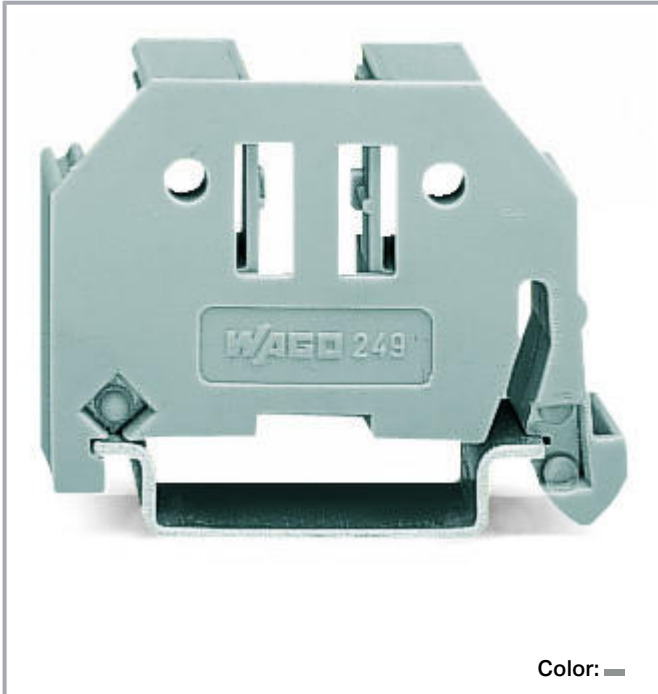

Data sheet | Item number: 249-117

Screwless end stop; 10 mm wide; for DIN-rail 35 x 15 and 35 x 7.5; gray

www.wago.com/249-117

**Data
Notes**

Note

Snap on – that's it!

Assembling the new WAGO screwless end stop is as simple and quick as snapping a WAGO rail-mount terminal block onto the rail.

Tool free!

A tool-free design allows rail-mount terminal blocks to be safely and economically secured against any movement on all DIN-35 rails per DIN EN 60715 (35 x 7.5 mm; 35 x 15 mm).

Entirely without screws!

The "secret" to a perfect fit lies in the two small clamping plates which keep the end stop in position, even if the rails are mounted vertically.

Subject to changes. Please also observe the further product documentation!

Technical data

Main product function	Mounting accessories
Mounting type	DIN-35 rail

Physical data

Width	10 mm / 0.394 inch
Height	44 mm / 1.732 inch

Material data

Color	gray
Flammability class per UL94	V0
Fire load	0.153 MJ
Weight	5.1 g