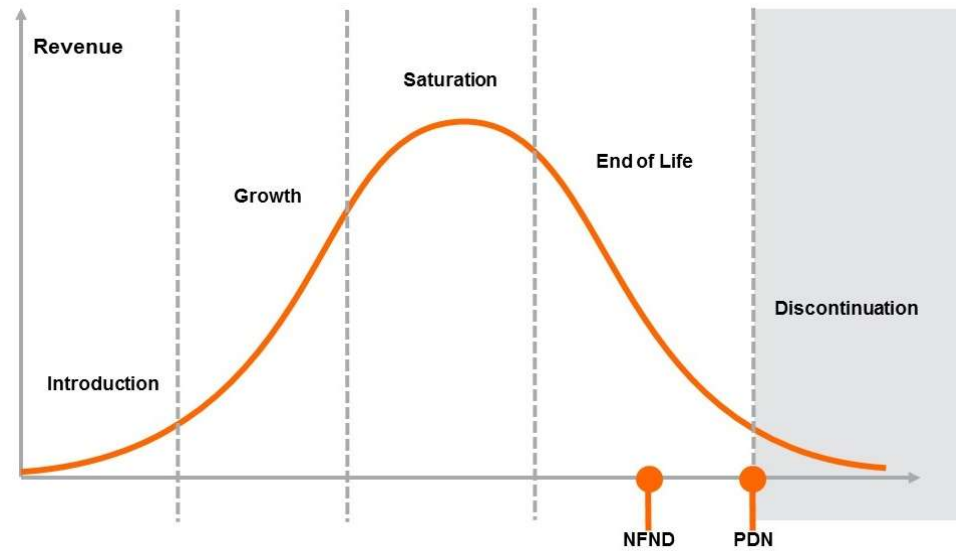

Light is OSRAM

Product Or Individual Q-Code Discontinuation (acc. JEDEC J-STD-048)  
OS-PDN-2022-052

01 June 2022

---

**Last order:** 01 December 2022

---

**Last delivery:** 01 June 2023

---