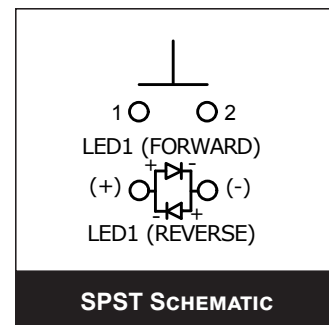

FEATURES & BENEFITS

- 19mm panel cutout
- Solder or wire lead termination options
- Ring illumination
- LED color options
- Crisp tactile response
- IP65 rated

PART NUMBER CONFIGURATOR

Series	Actuator Options	Terminal Options	Function Options	Housing Options	Button Finish	Lens Style	LED Color	LED Voltage Options
<input type="text" value="PVT4"/>	<input type="text" value="F - Flat"/>	<input type="text" value="S - Solder Lug
W - Wire leads
300mm"/>	<input type="text" value="4 - Off - (On)*"/>	<input type="text" value="S - Stainless
Stainless"/>	<input type="text" value="S - Stainless
Stainless"/>	<input type="text" value="3 - Ring
Illumination"/>	<input type="text" value="0 - White
1 - Red
2 - Orange
3 - Green
4 - Blue
5 - Yellow"/>	<input type="text" value="1 - Base Voltage
3 - 6V
4 - 12V
5 - 24V"/>

NOTES:
 *(ON) Denotes function is momentary

Specifications subject to change without notice 10.27.2020

E-SWITCH®

www.e-switch.com

800.867.2717

1

PVT4 SERIES ANTI-VANDAL SWITCH

SOLDERLUG TERMINATION