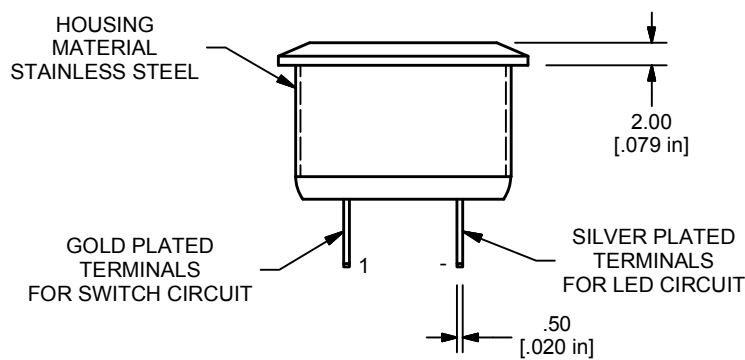

FEATURES & BENEFITS

- 19mm panel cutout
- Solder or wire lead termination options
- Ring illumination
- LED color options
- Crisp tactile response
- IP65 rated

PART NUMBER CONFIGURATOR

Series	Actuator Options	Terminal Options	Function Options	Housing Options	Button Finish	Lens Style	LED Color	LED Voltage Options
<input type="text" value="PVT4"/>	<input type="text" value="F - Flat"/>	<input type="text" value="S - Solder Lug
W - Wire leads
300mm"/>	<input type="text" value="4 - Off - (On)*"/>	<input type="text" value="S - Stainless
Stainless"/>	<input type="text" value="S - Stainless
Stainless"/>	<input type="text" value="3 - Ring
Illumination"/>	<input type="text" value="0 - White
1 - Red
2 - Orange
3 - Green
4 - Blue
5 - Yellow"/>	<input type="text" value="1 - Base Voltage
3 - 6V
4 - 12V
5 - 24V"/>

NOTES:
 *(ON) Denotes function is momentary

Specifications subject to change without notice 10.27.2020

E-SWITCH®

www.e-switch.com

800.867.2717

1

PVT4 SERIES ANTI-VANDAL SWITCH

SOLDERLUG TERMINATION