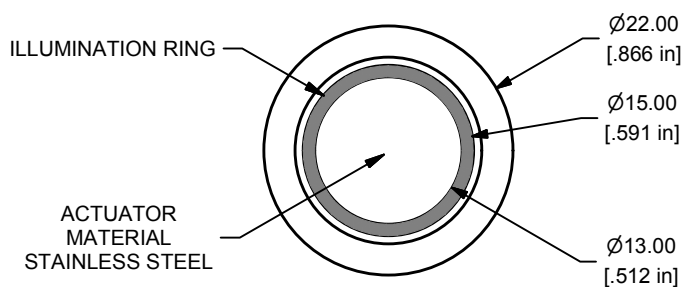

FEATURES & BENEFITS

- 19mm panel cutout
- Solder or wire lead termination options
- Ring illumination
- LED color options
- Crisp tactile response
- IP65 rated

PART NUMBER CONFIGURATOR

Series	Actuator Options	Terminal Options	Function Options	Housing Options	Button Finish	Lens Style	LED Color	LED Voltage Options
<input type="text" value="PVT4"/>	<input type="text" value="F - Flat"/>	<input type="text" value="S - Solder Lug
W - Wire leads
300mm"/>	<input type="text" value="4 - Off - (On)*"/>	<input type="text" value="S - Stainless
Stainless"/>	<input type="text" value="S - Stainless
Stainless"/>	<input type="text" value="3 - Ring
Illumination"/>	<input type="text" value="0 - White
1 - Red
2 - Orange
3 - Green
4 - Blue
5 - Yellow"/>	<input type="text" value="1 - Base Voltage
3 - 6V
4 - 12V
5 - 24V"/>

NOTES:
 *(ON) Denotes function is momentary

Specifications subject to change without notice 10.27.2020

E-SWITCH®

www.e-switch.com

800.867.2717

1

PVT4 SERIES ANTI-VANDAL SWITCH

SOLDERLUG TERMINATION