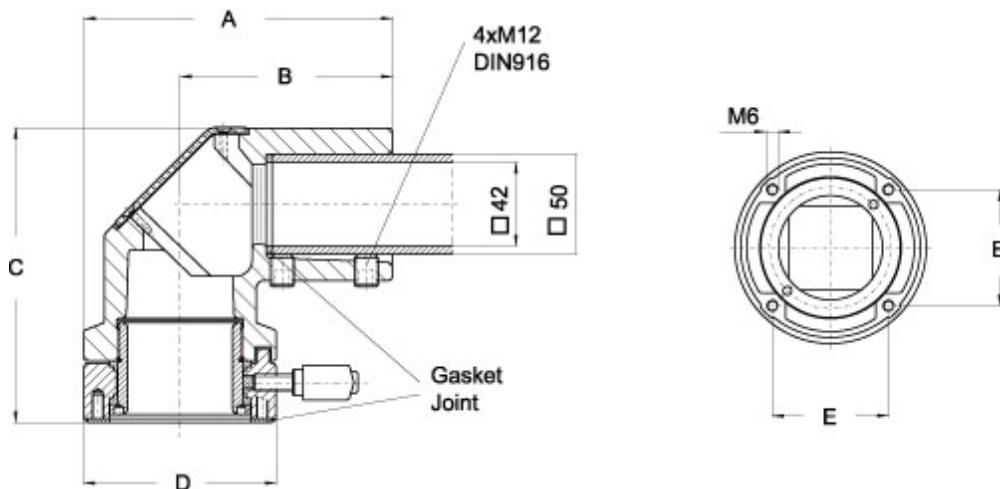

Quality Products. Service Excellence.

Heavy Duty Elbow Coupling *HDSSELC Series*

- Cast Aluminum
- Large thrust flange.
- Fastens with 4 hex socket screws.
- Adjustable torque resistance.
- Features a rotation range of 300°.

Part No.	System	A	B	C	D	E
R147-035-000R	50	154	106	147	96	58
R147-035-200R	80	209	139	190	139	87

Data subject to change without notice

© 2019. Hammond Manufacturing Ltd. All rights reserved.