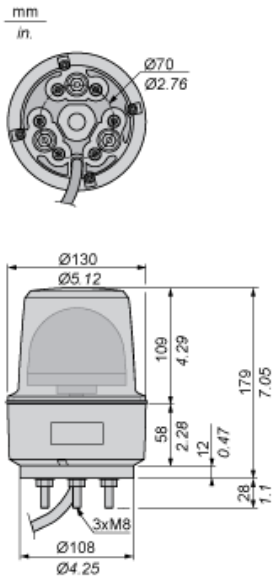

## Complementary

Material	ABS (acrylonitrile butadiene-styrene) body part PC globe
CAD overall width	5.12 in (130 mm)
CAD overall depth	5.12 in (130 mm)
Net Weight	1.76 lb(US) (0.8 kg)
Marking	CE
Product mounting	By 3 M8 screws
Supply voltage limits	10...15 V DC
[Uimp] rated impulse withstand voltage	0.8 kV
Current Consumption	250 mA
Flashing frequency	2.7 Hz
Clamping connection capacity	1.25 mm <sup>2</sup>
AWG gauge	AWG 18
Cable length	15.75 in (400 mm)

## Ordering and shipping details

Category	22617 - XVC TOWER LIGHTS
Discount Schedule	XV
GTIN	3606480033285
Nbr. of units in pkg.	1
Package weight(Lbs)	2.69 lb(US) (1.218 kg)
Returnability	No
Country of origin	ID

## Packing Units

Unit Type of Package 1	PCE
Package 1 Height	10.63 in (27 cm)
Package 1 width	7.68 in (19.5 cm)
Package 1 Length	7.68 in (19.5 cm)
Unit Type of Package 2	S04
Number of Units in Package 2	6
Package 2 Weight	18.76 lb(US) (8.51 kg)
Package 2 Height	11.81 in (30 cm)
Package 2 width	15.75 in (40 cm)
Package 2 Length	23.62 in (60 cm)

## Contractual warranty

Warranty	18 months
----------	-----------

Rotating Mirror Beacon

Dimensions

---

Rotating Mirror Beacon

---

Panel Cut-out