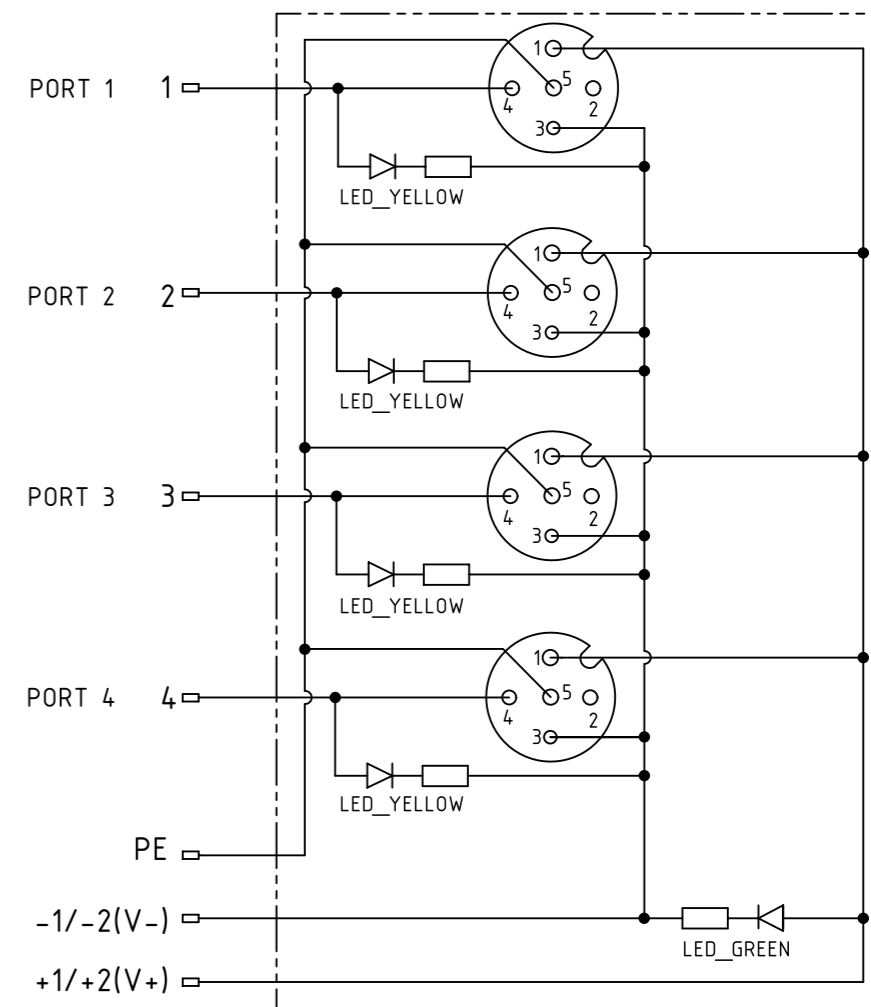

Loading plan

- Protection level: IP67
- Temperature range: -25°C ... +85°C

All Dimensions in mm		Tech. Character.		Free size tol.		According to production drawing	
All rights reserved		Created by	Inspected by	Standardisation	Date	State	
Department HCS - RO		COSTEA	402676	MUNTEANV	2020-04-14	Final Release	
HARTING Customised Solutions		Title				Doc-Key / ECM-Nr.	
D-32339 Espelkamp		har-SAB M12/4/4p PC				100831616/UGD/000/C	
		Type	Number	Rev.		Page	
		TB	090700001200	C		1/1	