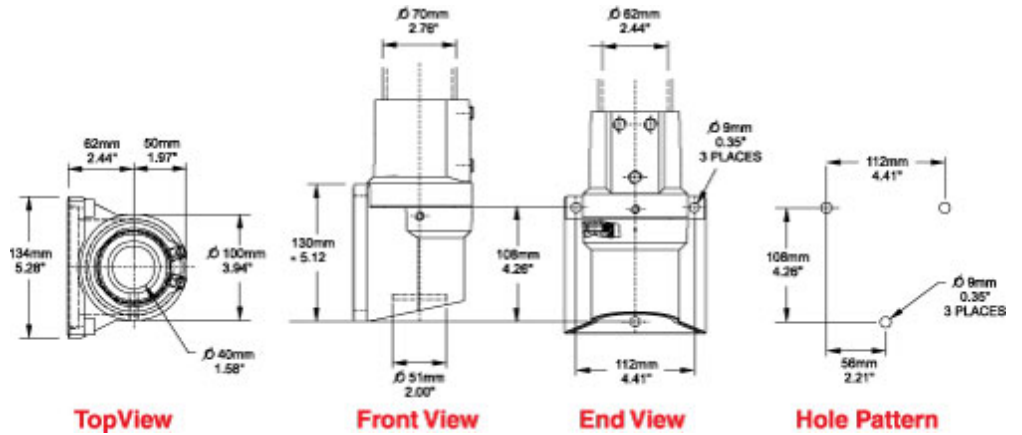

# Tara Plus Vertical Wall Joint *TPSSVWJ Series*

- Accepts 70mm tube parallel to its mounting surface.
- Die-cast Aluminum G Al Si 12.
- Rotates 316°.

Part No. **R149-010-001**

Tags: TPSS, tara plus, taraplus, suspension system, vertical, wall, joint, round, operator, rotate