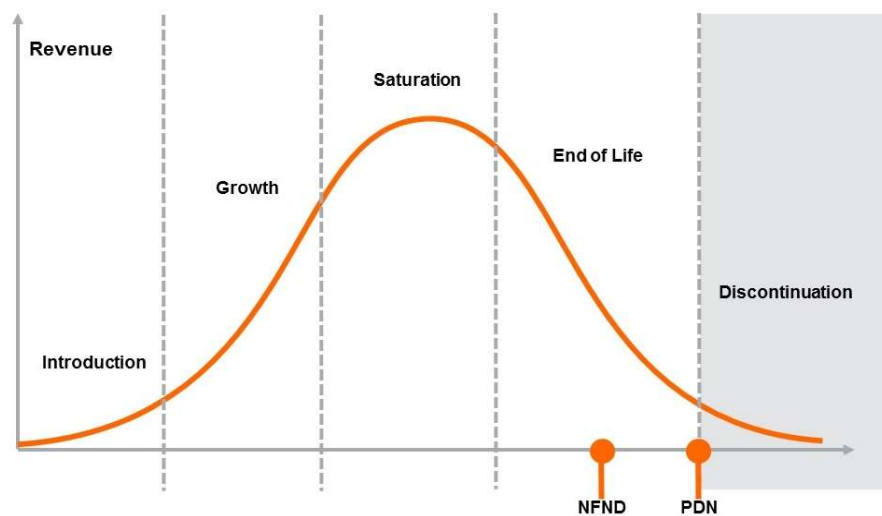

Light is OSRAM

Product Or Individual Q-Code Discontinuation (acc. JEDEC J-STD-048)
OS-PDN-2021-064

15 June 2021

Last order: 15 September 2021
Last delivery: 15 December 2021

Please direct your feedback to your local Sales office.