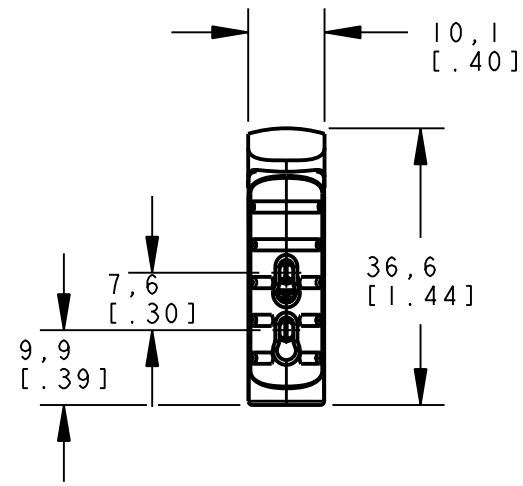

8 | 7 | 6 | 5 | 4 | 3 | 2 | 1

D  
C  
B  
A

ISOMETRIC VIEW  
SCALE 1:1

This drawing is the property of BANNER ENGINEERING CORP. and is proprietary in general and in detail. Its contents shall not be revealed to outside parties without written consent of BANNER.

BANNER ENGINEERING CORP.  
P.O. BOX 9414  
MINNEAPOLIS, MN 55440

THIRD ANGLE PROJECTION

TITLE  
**DIODN/DP/IN/IP/UN/UP CABLE/PIGTAIL**  
**WEB CAD DRAWINGS 2D/3D**

SIZE B	DRAWING NO. <b>156680</b>	REV.
SCALE 1:1		SHEET 1 OF 1

NOTES:  
1. ALL DIMENSIONS ARE MILLIMETERS [INCHES] UNLESS OTHERWISE NOTED.

8 | 7 | 6 | 5 | 4 | 3 | 2 | 1 | PRO/E