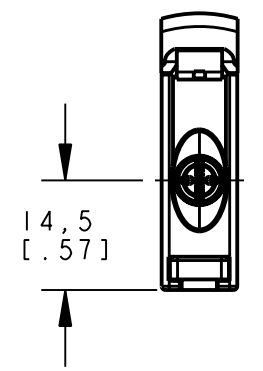

8 | 7 | 6 | 5 | 4 | 3 | 2 | 1

D  
C  
B  
A

ISOMETRIC VIEW  
SCALE 1:1

This drawing is the property of BANNER ENGINEERING CORP. and is proprietary in general and in detail. Its contents shall not be revealed to outside parties without written consent of BANNER.

BANNER ENGINEERING CORP.  
P.O. BOX 9414  
MINNEAPOLIS, MN 55440

THIRD ANGLE PROJECTION

TITLE  
**DIODN/DP/IN/IP/UN/UP CABLE/PIGTAIL**  
**WEB CAD DRAWINGS 2D/3D**

SIZE B	DRAWING NO. <b>156680</b>	REV.
SCALE 1:1		SHEET 1 OF 1

NOTES:  
1. ALL DIMENSIONS ARE MILLIMETERS [INCHES] UNLESS OTHERWISE NOTED.

8 | 7 | 6 | 5 | 4 | 3 | 2 | 1 | PRO/E