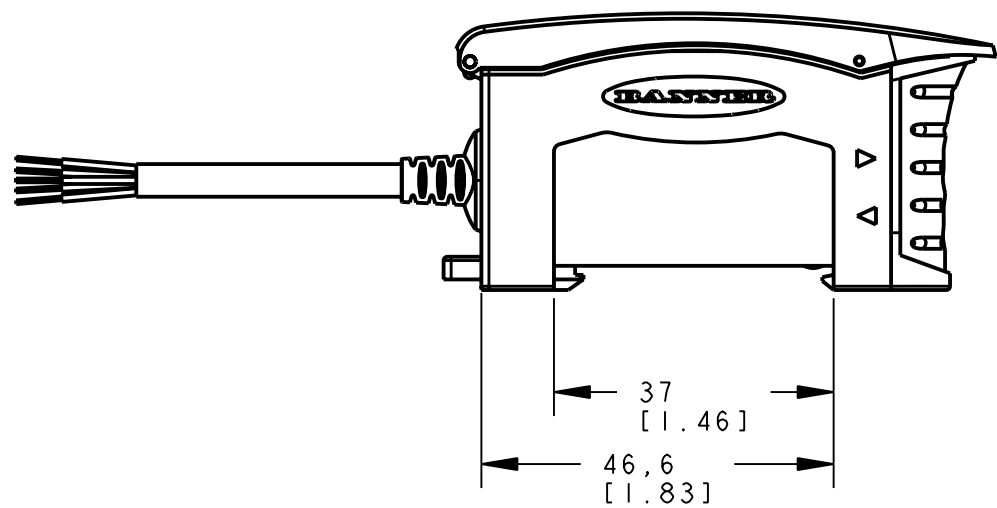

8 | 7 | 6 | 5 | 4 | 3 | 2 | 1

D  
C  
B  
A

ISOMETRIC VIEW  
SCALE 1:1

This drawing is the property of BANNER ENGINEERING CORP. and is proprietary in general and in detail. Its contents shall not be revealed to outside parties without written consent of BANNER.

BANNER ENGINEERING CORP.  
P.O. BOX 9414  
MINNEAPOLIS, MN 55440

THIRD ANGLE PROJECTION

TITLE  
**DIODN/DP/IN/IP/UN/UP CABLE/PIGTAIL**  
**WEB CAD DRAWINGS 2D/3D**

SIZE B	DRAWING NO. <b>156680</b>	REV.
SCALE 1:1		SHEET 1 OF 1

NOTES:  
1. ALL DIMENSIONS ARE MILLIMETERS [INCHES] UNLESS OTHERWISE NOTED.

8 | 7 | 6 | 5 | 4 | 3 | 2 | 1 | PRO/E