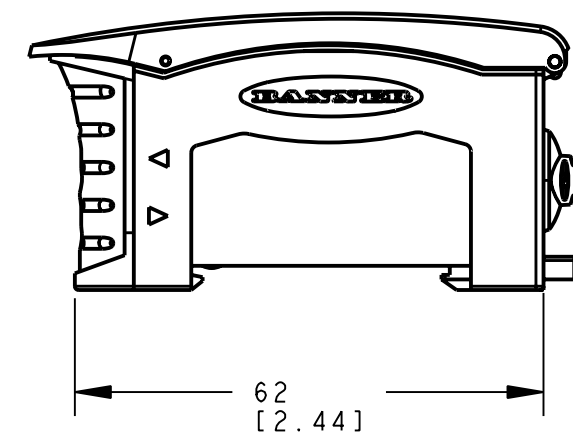

8 | 7 | 6 | 5 | 4 | 3 | 2 | 1

D  
C  
B  
A

ISOMETRIC VIEW  
SCALE 1:1

This drawing is the property of BANNER ENGINEERING CORP. and is proprietary in general and in detail. Its contents shall not be revealed to outside parties without written consent of BANNER.

BANNER ENGINEERING CORP.  
P.O. BOX 9414  
MINNEAPOLIS, MN 55440

THIRD ANGLE PROJECTION

TITLE  
**DIODN/DP/IN/IP/UN/UP CABLE/PIGTAIL**  
**WEB CAD DRAWINGS 2D/3D**

SIZE B	DRAWING NO. <b>156680</b>	REV.
SCALE 1:1		SHEET 1 OF 1

NOTES:  
1. ALL DIMENSIONS ARE MILLIMETERS [INCHES] UNLESS OTHERWISE NOTED.

8 | 7 | 6 | 5 | 4 | 3 | 2 | 1 | PRO/E